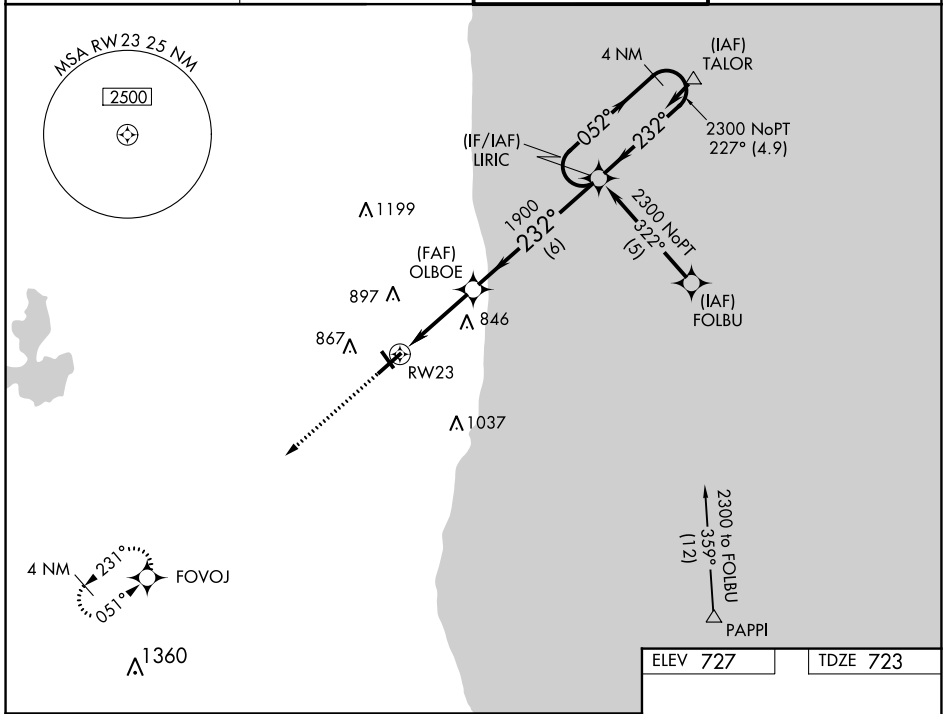

WAAS CH 86211 W23A	APP CRS 232°	Rwy Idg 6001 TDZE 723 Apt Elev 727
--	------------------------	---

RNAV (GPS) RWY 23

WAUKEGAN NTL (UGN)

⚠ Circling to Rwy 14, 32 NA at night. For uncompensated Baro-VNAV systems, LNAV/VNAV NA below -16° C (4° F) or above 54° C (130° F). DME/DME RNP-0.3 NA. For inoperative ALS, increase LNAV/VNAV all Cats visibility to ½ SM.

MALS MISSED APPROACH: Climb to 2400 direct FOVOJ and hold.

ATIS 132.4	CHICAGO APP CON 120.55	WAUKEGAN TOWER ★ 120.05 (CTAF) 0 273.55	GND CON 121.65
----------------------	----------------------------------	---	--------------------------

CATEGORY	A	B	C	D
LPV DA	980-½ 257 (300-½)			
LNAV/VNAV DA	1020-½ 297 (300-½)		1020-¾ 297 (300-¾)	
LNAV MDA	1160-½ 437 (500-½)	1160-¾ 437 (500-¾)	1160-1 437 (500-1)	1160-1 437 (500-1)
CIRCLING	1220-1 493 (500-1)	1220-½ 493 (500-½)	1400-2¼ 673 (700-2¼)	1400-2¼ 673 (700-2¼)

EC-3, 23 MAR 2023 to 20 APR 2023

EC-3, 23 MAR 2023 to 20 APR 2023