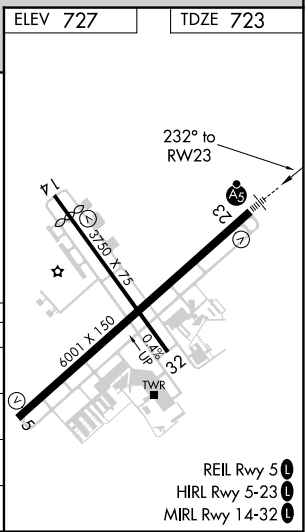

WAAS CH 86211 W23A	APP CRS 232°	Rwy Idg 6001 TDZE 723 Apt Elev 727
--	------------------------	---

RNAV (GPS) RWY 23

WAUKEGAN NTL (UGN)

⚠ Circling to Rwy 14, 32 NA at night. For uncompensated Baro-VNAV systems, LNAV/VNAV NA below -16° C (4° F) or above 54° C (130° F). DME/DME RNP-0.3 NA. For inoperative ALS, increase LNAV/VNAV all Cats visibility to ½ SM.

MALS MISSED APPROACH: Climb to 2400 direct FOVOJ and hold.

ATIS 132.4	CHICAGO APP CON 120.55	WAUKEGAN TOWER ★ 120.05 (CTAF) 0 273.55	GND CON 121.65
----------------------	----------------------------------	---	--------------------------

CATEGORY	A	B	C	D
LPV DA	980-½ 257 (300-½)			
LNAV/VNAV DA	1020-½ 297 (300-½)		1020-¾ 297 (300-¾)	
LNAV MDA	1160-½ 437 (500-½)	1160-¾ 437 (500-¾)	1160-1 437 (500-1)	1160-1 437 (500-1)
CIRCLING	1220-1 493 (500-1)	1220-½ 493 (500-½)	1400-2¼ 673 (700-2¼)	1400-2¼ 673 (700-2¼)