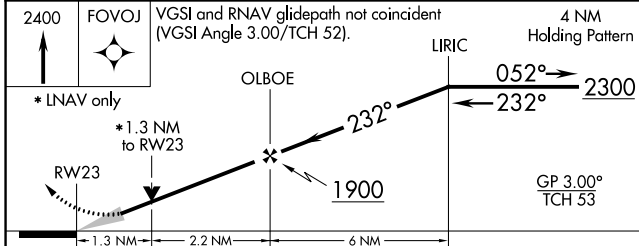

WAAS CH 86211 W23A	APP CRS 232°	Rwy Idg 6001 TDZE 723 Apt Elev 727
--	------------------------	---

RNAV (GPS) RWY 23

WAUKEGAN NTL (UGN)

⚠ Circling to Rwy 14, 32 NA at night. For uncompensated Baro-VNAV systems, LNAV/VNAV NA below -16° C (4° F) or above 54° C (130° F). DME/DME RNP-0.3 NA. For inoperative ALS, increase LNAV/VNAV all Cats visibility to ½ SM.

MALS MISSED APPROACH: Climb to 2400 direct FOVOJ and hold.

ATIS 132.4	CHICAGO APP CON 120.55	WAUKEGAN TOWER ★ 120.05 (CTAF) 0 273.55	GND CON 121.65
----------------------	----------------------------------	---	--------------------------

CATEGORY	A	B	C	D
LPV DA	980-½ 257 (300-½)			
LNAV/VNAV DA	1020-½ 297 (300-½)		1020-¾ 297 (300-¾)	
LNAV MDA	1160-½ 437 (500-½)	1160-¾ 437 (500-¾)	1160-1 437 (500-1)	1160-1 437 (500-1)
CIRCLING	1220-1 493 (500-1)	1220-½ 493 (500-½)	1400-2¼ 673 (700-2¼)	1400-2¼ 673 (700-2¼)