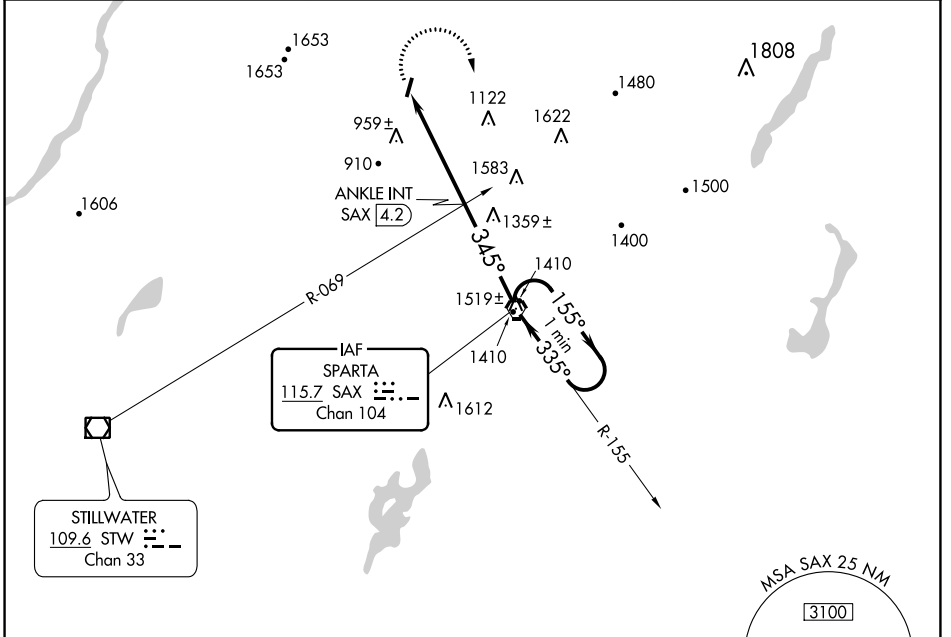

VORTAC SAX 115.7 Chan 104	APP CRS 345°	Rwy Idg TDZE Apt Elev	N/A N/A 422
---	------------------------	-----------------------------	--

VOR-A
SUSSEX (F'WN)

⚠ When local altimeter setting not received, use Teterboro altimeter setting and increase all MDA 140 feet and ANKLE FIX Minimums Cats A & B visibility ½ mile and Cat C ½ mile. Procedure NA at night. Helicopter visibility reduction below 1 SM NA.

MISSED APPROACH: Climbing right turn to 3000 direct SAX VORTAC and hold.

ASOS 118.525	NEW YORK APP CON 127.6 379.9	UNICOM 122.7 (CTAF)
------------------------	--	-------------------------------

NE-2, 23 MAR 2023 to 20 APR 2023

NE-2, 23 MAR 2023 to 20 APR 2023

CATEGORY	A	B	C	D
C CIRCLING	1820-1¼ 1398 (1400-1¼)	1820-1½ 1398 (1400-1½)	1820-3 1398 (1400-3)	NA
ANKLE FIX MINIMUMS (DUAL VOR RECEIVERS OR DME REQUIRED)				
C CIRCLING	1300-1 878 (900-1)	1300-1¼ 878 (900-1¼)	1300-2½ 878 (900-2½)	NA