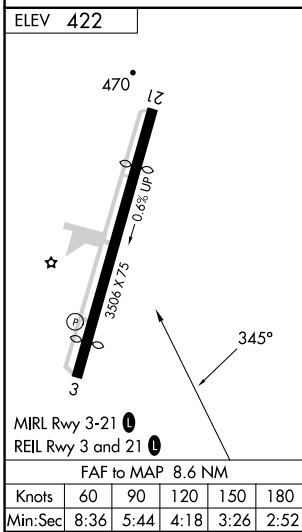

VORTAC SAX 115.7 Chan 104	APP CRS 345°	Rwy Idg TDZE Apt Elev	N/A N/A 422
---	------------------------	-----------------------------	--

VOR-A
SUSSEX (F'WN)

⚠ When local altimeter setting not received, use Teterboro altimeter setting and increase all MDA 140 feet and ANKLE FIX Minimums Cats A & B visibility ½ mile and Cat C ½ mile. Procedure NA at night. Helicopter visibility reduction below 1 SM NA.

MISSED APPROACH: Climbing right turn to 3000 direct SAX VORTAC and hold.

ASOS 118.525	NEW YORK APP CON 127.6 379.9	UNICOM 122.7 (CTAF)
------------------------	--	-------------------------------

NE-2, 23 MAR 2023 to 20 APR 2023

NE-2, 23 MAR 2023 to 20 APR 2023

CATEGORY	A	B	C	D
C CIRCLING	1820-1¼ 1398 (1400-1¼)	1820-1½ 1398 (1400-1½)	1820-3 1398 (1400-3)	NA
ANKLE FIX MINIMUMS (DUAL VOR RECEIVERS OR DME REQUIRED)				
C CIRCLING	1300-1 878 (900-1)	1300-1¼ 878 (900-1¼)	1300-2½ 878 (900-2½)	NA