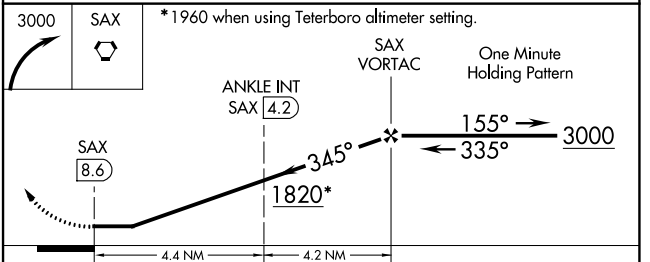

CATEGORY	A	B	C	D
C CIRCLING	1820-1¼ 1398 (1400-1¼)	1820-1½ 1398 (1400-1½)	1820-3 1398 (1400-3)	NA
ANKLE FIX MINIMUMS (DUAL VOR RECEIVERS OR DME REQUIRED)				
C CIRCLING	1300-1 878 (900-1)	1300-1¼ 878 (900-1¼)	1300-2½ 878 (900-2½)	NA