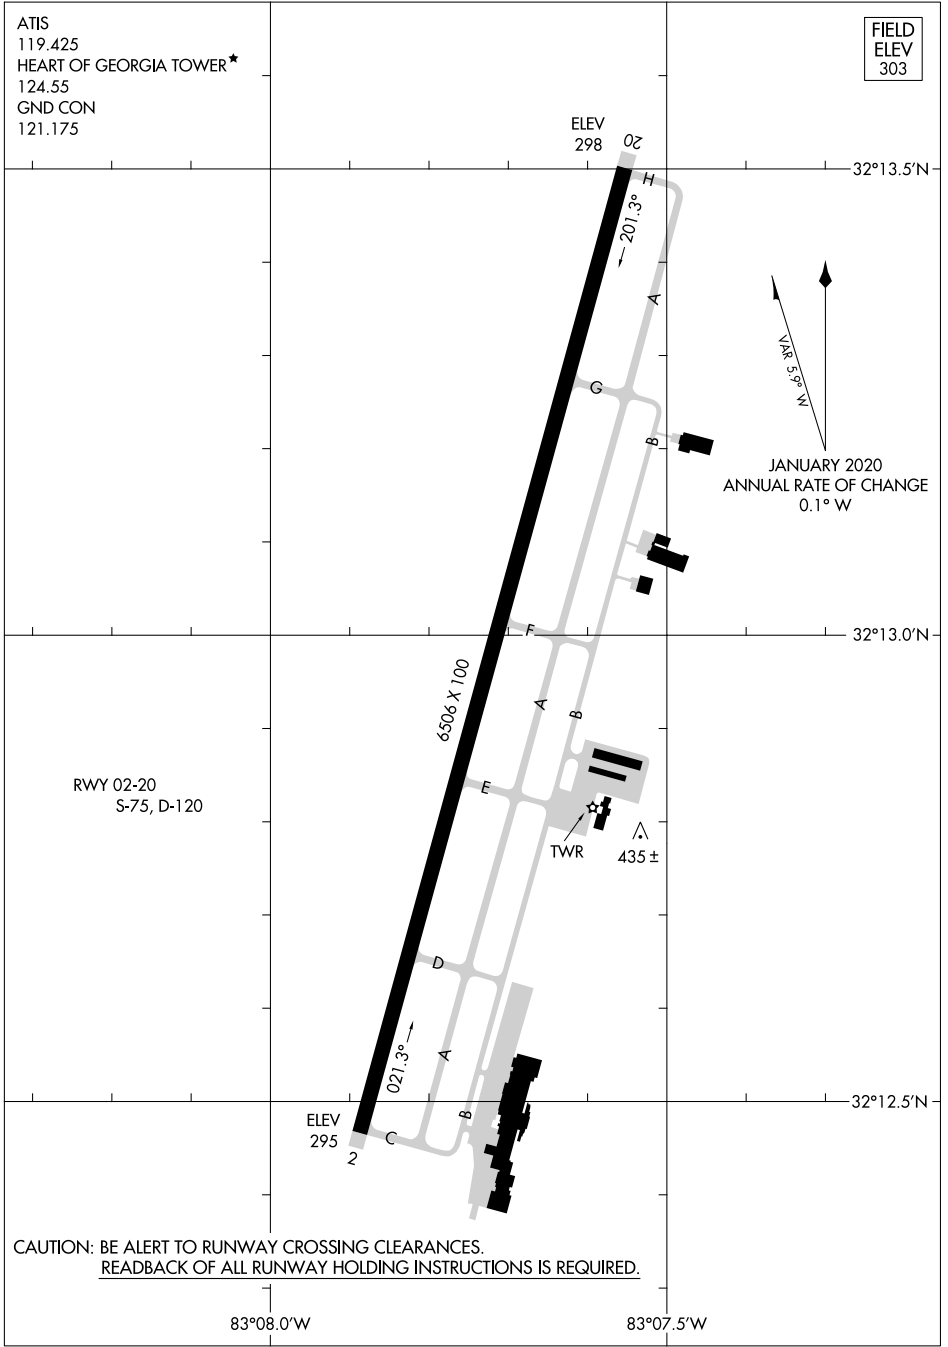

22083

# AIRPORT DIAGRAM

AL-5469 (FAA)

HEART OF GEORGIA RGNL (EZM)  
EASTMAN, GEORGIA

ATIS  
119.425  
HEART OF GEORGIA TOWER\*  
124.55  
GND CON  
121.175

FIELD  
ELEV  
303

SE-4, 23 MAR 2023 to 20 APR 2023

SE-4, 23 MAR 2023 to 20 APR 2023

# AIRPORT DIAGRAM

22083

EASTMAN, GEORGIA  
HEART OF GEORGIA RGNL (EZM)