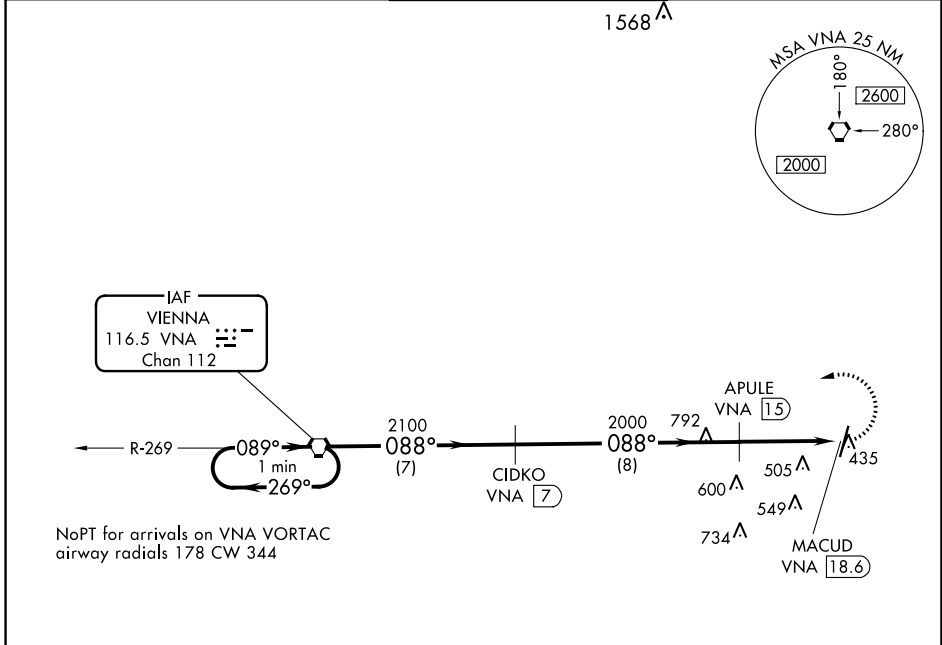

VORTAC VNA 116.5 Chan 112	APP CRS 088°	Rwy Idg TDZE Apt Elev N/A N/A 303
-----------------------------------------------	------------------------	-----------------------------------------------------------------------

VOR/DME-A
HEART OF GEORGIA RGNL (E2M)

▼ When local altimeter setting not received, use Dublin altimeter setting and increase all MDAs 60 feet, increase Circling Cat C visibility ¼ SM.
 ▲ NA MISSED APPROACH: Climbing left turn to 2100 direct VNA VORTAC and hold.

CATEGORY	A	B	C	D
◻ CIRCLING	760-1 457 (500-1)	820-1 517 (600-1)	900-1½ 597 (600-1½)	900-2 597 (600-2)

SE-4, 23 MAR 2023 to 20 APR 2023

SE-4, 23 MAR 2023 to 20 APR 2023