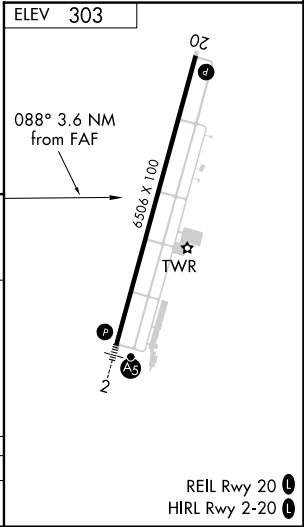

SE-4, 23 MAR 2023 to 20 APR 2023

SE-4, 23 MAR 2023 to 20 APR 2023