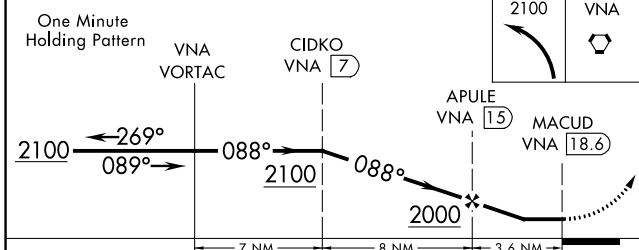

VORTAC VNA 116.5 Chan 112	APP CRS 088°	Rwy Idg TDZE Apt Elev N/A N/A 303
-----------------------------------------------	------------------------	-----------------------------------------------------------------------

VOR/DME-A
HEART OF GEORGIA RGNL (E2M)

▼ When local altimeter setting not received, use Dublin altimeter setting and increase all MDAs 60 feet, increase Circling Cat C visibility ¼ SM.
 ▲ NA MISSED APPROACH: Climbing left turn to 2100 direct VNA VORTAC and hold.

CATEGORY	A	B	C	D
◻ CIRCLING	760-1 457 (500-1)	820-1 517 (600-1)	900-1½ 597 (600-1½)	900-2 597 (600-2)

SE-4, 23 MAR 2023 to 20 APR 2023

SE-4, 23 MAR 2023 to 20 APR 2023