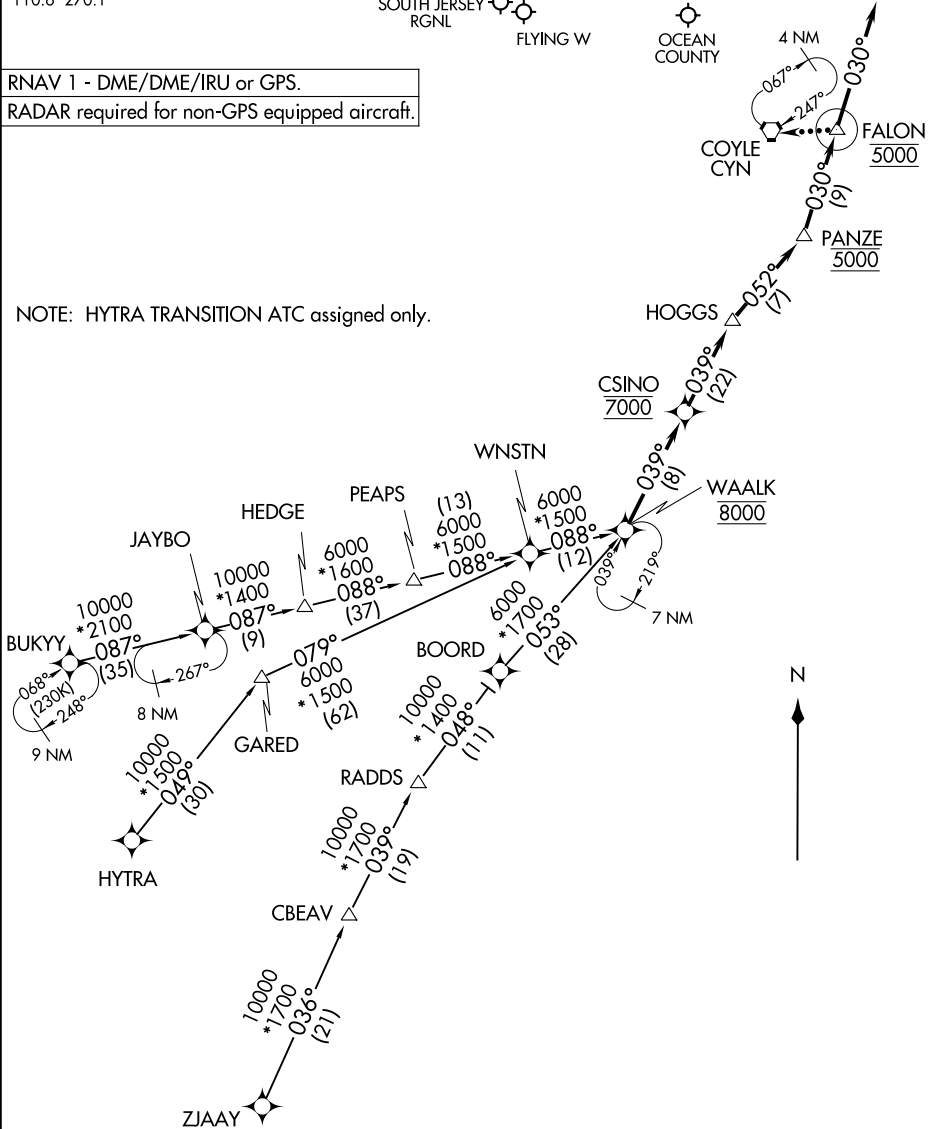

# WAALK TWO ARRIVAL (RNAV)

TOMS RIVER, NEW JERSEY

ATLANTIC CITY APP CON  
 124.6 327.125  
 MC GUIRE APP CON  
 126.475 363.8  
 KNEL ATIS  
 276.525  
 KWRI ATIS  
 110.6 270.1

RNAV 1 - DME/DME/IRU or GPS.  
 RADAR required for non-GPS equipped aircraft.

NOTE: HYTRA TRANSITION ATC assigned only.

NE-2, 23 MAR 2023 to 20 APR 2023

NE-2, 23 MAR 2023 to 20 APR 2023

(NARRATIVE ON FOLLOWING PAGE)

NOTE: Chart not to scale.

# WAALK TWO ARRIVAL (RNAV)

TOMS RIVER, NEW JERSEY