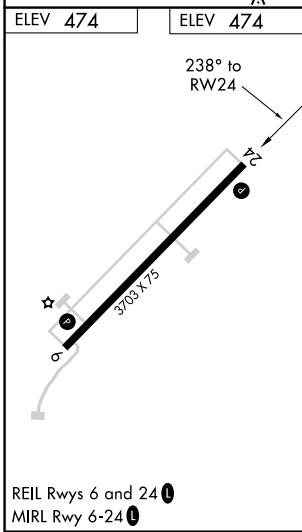

APP CRS	Rwy Idg	3703
238°	TDZE	474
	Apt Elev	474

RNAV (GPS) RWY 24

POTSDAM MUNI/DAMON FLD (PTD)

RNP APCH.	MISSED APPROACH: Climbing left turn to 2400 direct WURIP and hold.
Rwy 24 helicopter visibility reduction below 3/4 SM NA.	

AWOS-3P 118.325	BOSTON CENTER 135.25 377.1	UNICOM 122.8 (CTAF) 0

CATEGORY	A	B	C	D
LNAV MDA	880-1	406 (500-1)	880-1 1/8 406 (500-1 1/8)	NA
CIRCLING	920-1 446 (500-1)	980-1 506 (600-1)	1040-1 1/2 566 (600-1 1/2)	NA

NE-2, 23 MAR 2023 to 20 APR 2023

NE-2, 23 MAR 2023 to 20 APR 2023