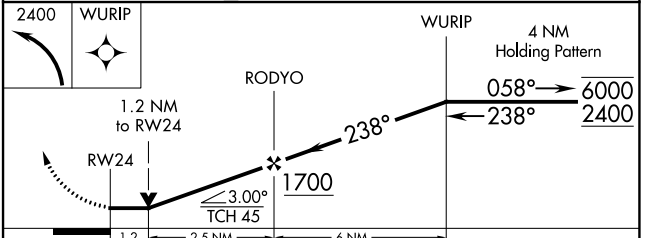

APP CRS	Rwy Idg	3703
238°	TDZE	474
	Apt Elev	474

RNAV (GPS) RWY 24

POTSDAM MUNI/DAMON FLD (PTD)

RNP APCH.	MISSED APPROACH: Climbing left turn to 2400 direct WURIP and hold.
Rwy 24 helicopter visibility reduction below 3/4 SM NA.	

AWOS-3P 118.325	BOSTON CENTER 135.25 377.1	UNICOM 122.8 (CTAF) 0

CATEGORY	A	B	C	D
LNAV MDA	880-1	406 (500-1)	880-1 1/8 406 (500-1 1/8)	NA
CIRCLING	920-1 446 (500-1)	980-1 506 (600-1)	1040-1 1/2 566 (600-1 1/2)	NA

NE-2, 23 MAR 2023 to 20 APR 2023

NE-2, 23 MAR 2023 to 20 APR 2023