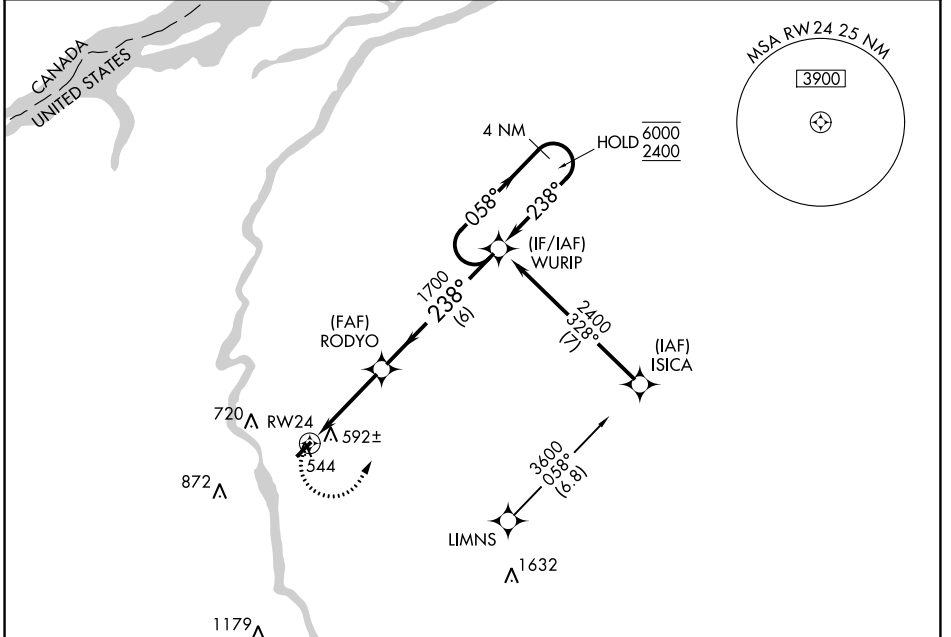

APP CRS	Rwy Idg	3703
238°	TDZE	474
	Apt Elev	474

RNAV (GPS) RWY 24

POTSDAM MUNI/DAMON FLD (PTD)

RNP APCH.	MISSED APPROACH: Climbing left turn to 2400 direct WURIP and hold.
Rwy 24 helicopter visibility reduction below 3/4 SM NA.	

AWOS-3P 118.325	BOSTON CENTER 135.25 377.1	UNICOM 122.8 (CTAF) 0
---------------------------	--------------------------------------	---------------------------------

CATEGORY	A	B	C	D
LNAV MDA	880-1	406 (500-1)	880-1 1/8 406 (500-1 1/8)	NA
CIRCLING	920-1 446 (500-1)	980-1 506 (600-1)	1040-1 1/2 566 (600-1 1/2)	NA

NE-2, 23 MAR 2023 to 20 APR 2023

NE-2, 23 MAR 2023 to 20 APR 2023