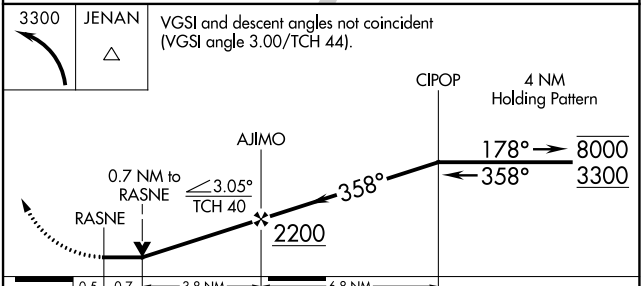

APP CRS	Rwy Idg	3019
358°	TDZE	545
	Apt Elev	545

RNAV (GPS) RWY 35

NORTH LITTLE ROCK MUNI (OR.K)

RNP APCH.

▼ Circling NA for Cats B and C north of Rwy 5-23 when R-2403B is active.
▲ Rwy 35 helicopter visibility reduction below 3/4 SM NA.
 Procedure NA when restricted area R-2403B is in use.

MISSED APPROACH: Climbing left turn to 3300 direct JENAN and hold.

AWOS-3PT 123.775	LITTLE ROCK APP CON 119.5 306.2	CLNC DEL 121.6	UNICOM 123.075 (CTAF)
----------------------------	---	--------------------------	---------------------------------