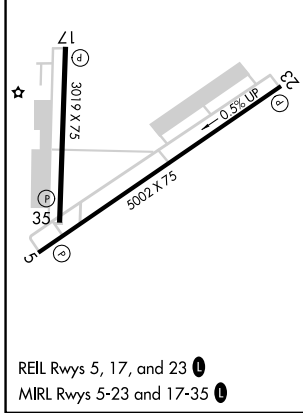

APP CRS	Rwy Idg	3019
358°	TDZE	545
	Apt Elev	545

RNAV (GPS) RWY 35

NORTH LITTLE ROCK MUNI (OR.K)

RNP APCH.

▼ Circling NA for Cats B and C north of Rwy 5-23 when R-2403B is active.
▲ Rwy 35 helicopter visibility reduction below 3/4 SM NA.
 Procedure NA when restricted area R-2403B is in use.

MISSED APPROACH: Climbing left turn to 3300 direct JENAN and hold.

AWOS-3PT 123.775	LITTLE ROCK APP CON 119.5 306.2	CLNC DEL 121.6	UNICOM 123.075 (CTAF)
----------------------------	---	--------------------------	---------------------------------