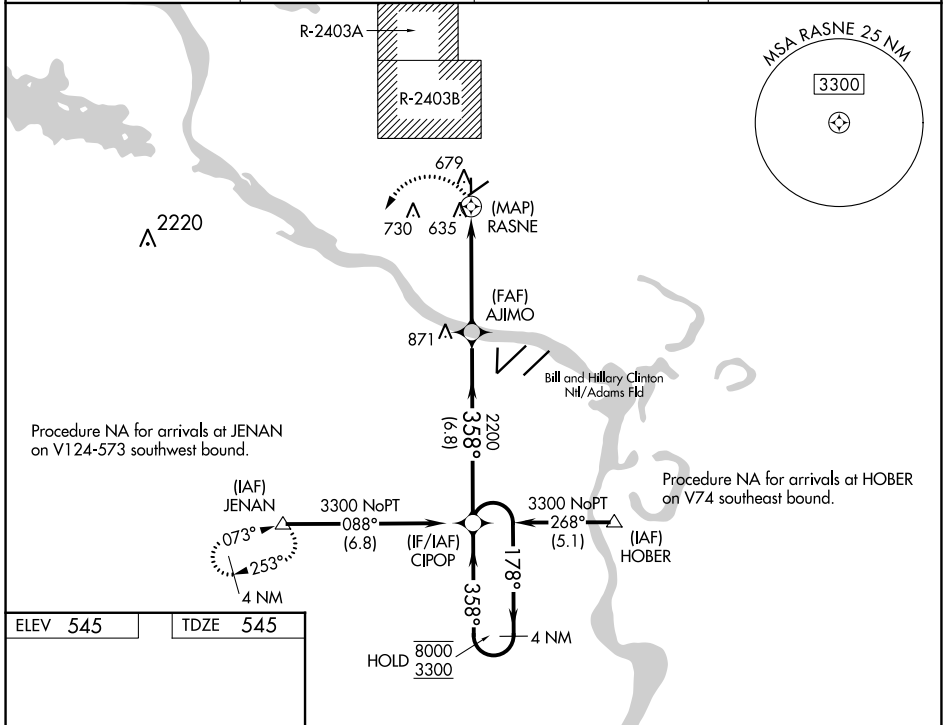

APP CRS	Rwy Idg	3019
358°	TDZE	545
	Apt Elev	545

RNAV (GPS) RWY 35

NORTH LITTLE ROCK MUNI (OR.K)

RNP APCH.

▼ Circling NA for Cats B and C north of Rwy 5-23 when R-2403B is active.
▲ Rwy 35 helicopter visibility reduction below 3/4 SM NA.
 Procedure NA when restricted area R-2403B is in use.

MISSED APPROACH: Climbing left turn to 3300 direct JENAN and hold.

AWOS-3PT 123.775	LITTLE ROCK APP CON 119.5 306.2	CLNC DEL 121.6	UNICOM 123.075 (CTAF)
----------------------------	---	--------------------------	---------------------------------

CATEGORY	A	B	C	D
LNAV MDA	960-1	415 (500-1)	960-1 1/8 415 (500-1 1/8)	NA
CIRCLING	1040-1	495 (500-1)	1080-1 1/2 535 (600-1 1/2)	NA

SC-1, 23 MAR 2023 to 20 APR 2023

SC-1, 23 MAR 2023 to 20 APR 2023