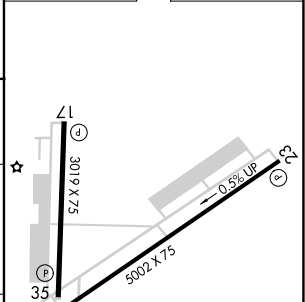

# RNAV (GPS) RWY 5

NORTH LITTLE ROCK MUNI (ORK)

RNP APCH.		MISSED APPROACH: Climb to 2000 direct SICOD and on track 076° to BRAUM and hold.	
<p>⚠ Circling NA for Cats B and C north of Rwy 5-23 when restricted area R-2403B in use. For uncompensated Baro-VNAV systems, LNAV/VNAV NA below -16°C or above 54°C.</p>			

ELEV 545	TDZE 541
----------	----------

CATEGORY	A	B	C	D
LPV DA	854-7/8	313 (400-7/8)		NA
LNAV/VNAV DA	986-13/8	445 (500-13/8)		NA
LNAV MDA	1000-1	459 (500-1)	1000-13/8 459 (500-13/8)	NA
CIRCLING	1060-1	515 (600-1)	1080-1 1/2 535 (600-1 1/2)	NA