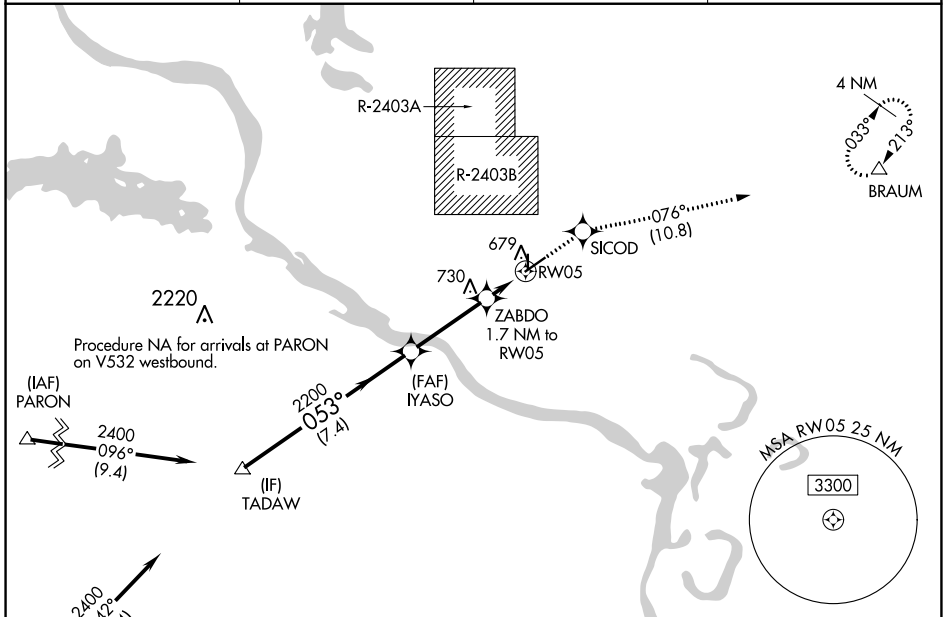

WAAS CH <b>58106</b> <b>W05A</b>	APP CRS <b>053°</b>	Rwy Idg TDZE Apt Elev	<b>5002</b> <b>541</b> <b>545</b>
--	------------------------	-----------------------------	---

# RNAV (GPS) RWY 5

NORTH LITTLE ROCK MUNI (ORK)

RNP APCH.		MISSED APPROACH: Climb to 2000 direct SICOD and on track 076° to BRAUM and hold.	
<p>⚠ Circling NA for Cats B and C north of Rwy 5-23 when restricted area R-2403B in use. For uncompensated Baro-VNAV systems, LNAV/VNAV NA below -16°C or above 54°C.</p>			

AWOS-3PT <b>123.775</b>	LITTLE ROCK APP CON <b>119.5 306.2</b>	CLNC DEL <b>121.6</b>	UNICOM <b>123.075 (CTAF) 0</b>
----------------------------	---	--------------------------	-----------------------------------

REL Rws 5, 17, and 23 0  
MIRL Rws 5-23 and 17-35 0

SC-1, 23 MAR 2023 to 20 APR 2023

SC-1, 23 MAR 2023 to 20 APR 2023