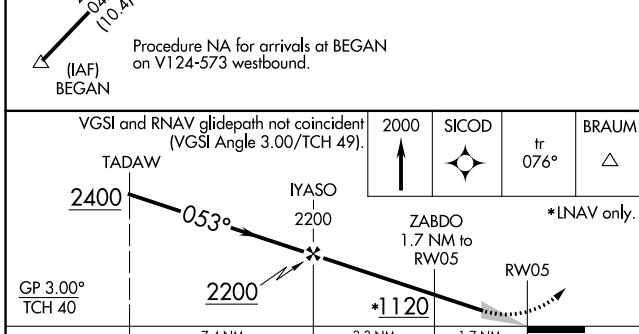

WAAS CH <b>58106</b> <b>W05A</b>	APP CRS <b>053°</b>	Rwy Idg TDZE Apt Elev	<b>5002</b> <b>541</b> <b>545</b>
--	------------------------	-----------------------------	---

# RNAV (GPS) RWY 5

NORTH LITTLE ROCK MUNI (ORK)

RNP APCH.		MISSED APPROACH: Climb to 2000 direct SICOD and on track 076° to BRAUM and hold.	
<p>⚠ Circling NA for Cats B and C north of Rwy 5-23 when restricted area R-2403B in use. For uncompensated Baro-VNAV systems, LNAV/VNAV NA below -16°C or above 54°C.</p>			

AWOS-3PT <b>123.775</b>	LITTLE ROCK APP CON <b>119.5 306.2</b>	CLNC DEL <b>121.6</b>	UNICOM <b>123.075 (CTAF) 0</b>
----------------------------	---	--------------------------	-----------------------------------

ELEV 545	TDZE 541
----------	----------

CATEGORY	A	B	C	D
LPV DA	854-7/8	313 (400-7/8)		NA
LNAV/VNAV DA	986-13/8	445 (500-13/8)		NA
LNAV MDA	1000-1	459 (500-1)	1000-13/8 459 (500-13/8)	NA
CIRCLING	1060-1	515 (600-1)	1080-1 1/2 535 (600-1 1/2)	NA