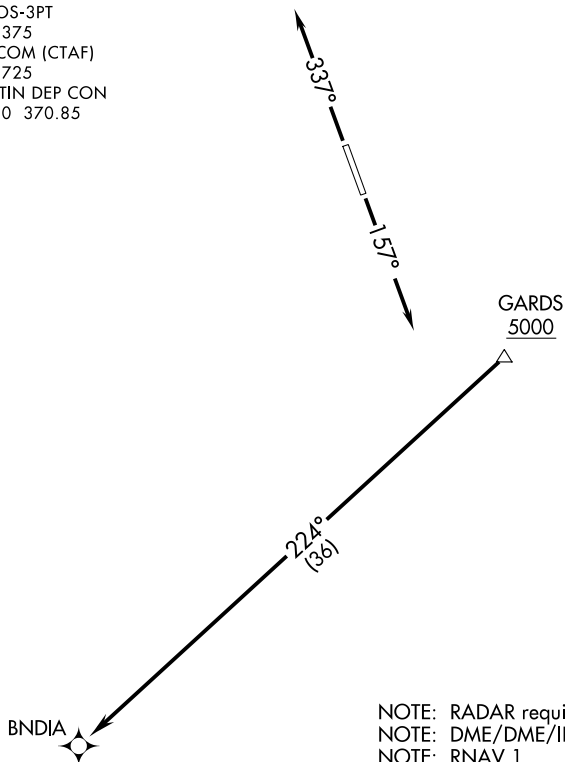

(BNDIA3.BNDIA) 22027

AL-6111 (FAA)

LAGO VISTA TX/RUSTY ALLEN (RYW)

BNDIA THREE DEPARTURE (RNAV)

LAGO VISTA, TEXAS

AWOS-3PT
119.375
UNICOM (CTAF)
122.725
AUSTIN DEP CON
119.0 370.85

**TOP ALTITUDE:
ASSIGNED BY ATC**

NOTE: RADAR required.
NOTE: DME/DME/IRU or GPS required.
NOTE: RNAV 1.

TAKEOFF MINIMUMS:
Rwys 15, 33: Standard.

NOTE: Chart not to scale.

DEPARTURE ROUTE DESCRIPTION

TAKEOFF RUNWAY 15: Climb on heading 157° or as assigned by ATC for vectors to cross GARDS at or above 5000, thence....

TAKEOFF RUNWAY 33: Climb on heading 337° or as assigned by ATC for vectors to cross GARDS at or above 5000, thence....

....on track 224° to BNDIA. Maintain altitude assigned by ATC. Expect filed altitude 10 minutes after departure.

BNDIA THREE DEPARTURE (RNAV)

(BNDIA3.BNDIA) 22APR21

LAGO VISTA, TEXAS

LAGO VISTA TX/RUSTY ALLEN (RYW)

SC-3, 23 MAR 2023 to 20 APR 2023

SC-3, 23 MAR 2023 to 20 APR 2023