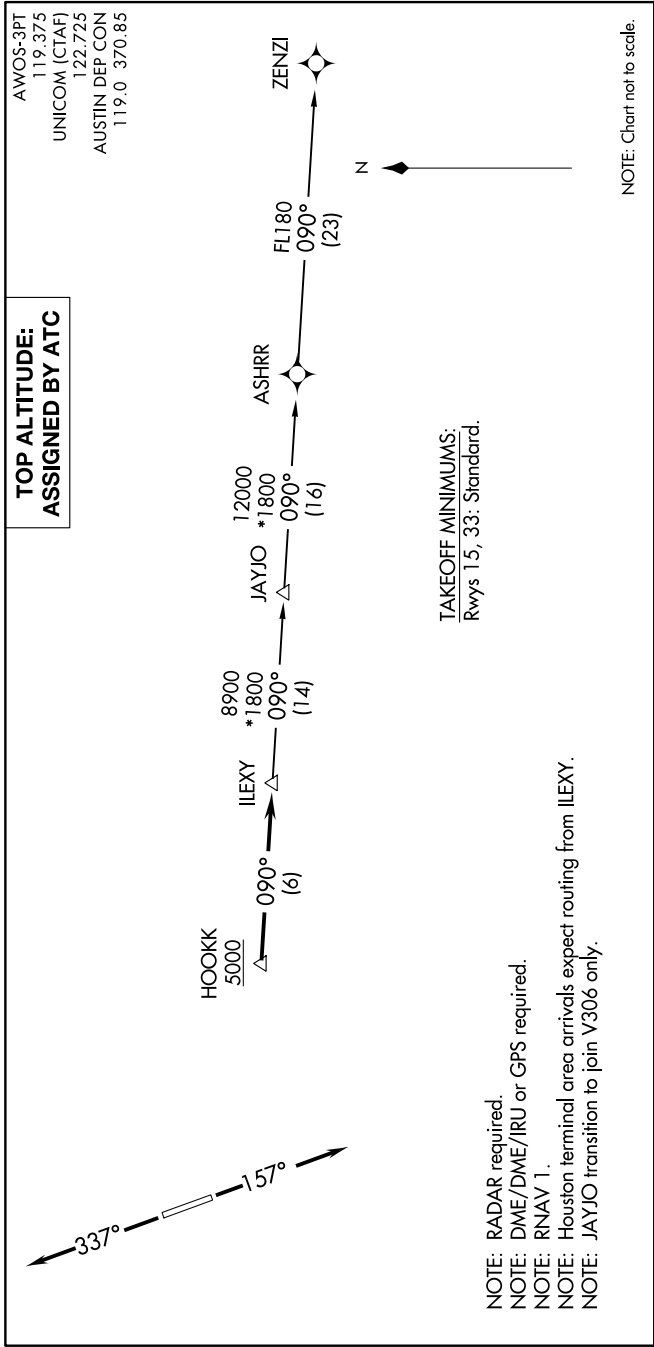

(ILEXY3.ILEXY) 22027

ILEXY THREE DEPARTURE (RNAV) AL-6111 (FAA)

LAGO VISTA TX/RUSTY ALLEN (RYW)
LAGO VISTA, TEXAS

SC-3, 23 MAR 2023 to 20 APR 2023

DEPARTURE ROUTE DESCRIPTION

TAKEOFF RUNWAY 15: Climb on heading 157° or as assigned by ATC for vectors to cross HOOKK at or above 5000, thence. . . .

TAKEOFF RUNWAY 33: Climb on heading 337° or as assigned by ATC for vectors to cross HOOKK at or above 5000, thence. . . .

. . . . on track 090° then on transition. Maintain altitude assigned by ATC. Expect filed altitude 10 minutes after departure.

JAYJO TRANSITION (ILEXY3.JAYJO)
ZENZI TRANSITION (ILEXY3.ZENZI)

ILEXY THREE DEPARTURE (RNAV) (ILEXY3.ILEXY) 22APR21

LAGO VISTA, TEXAS
LAGO VISTA TX/RUSTY ALLEN (RYW)

SC-3, 23 MAR 2023 to 20 APR 2023