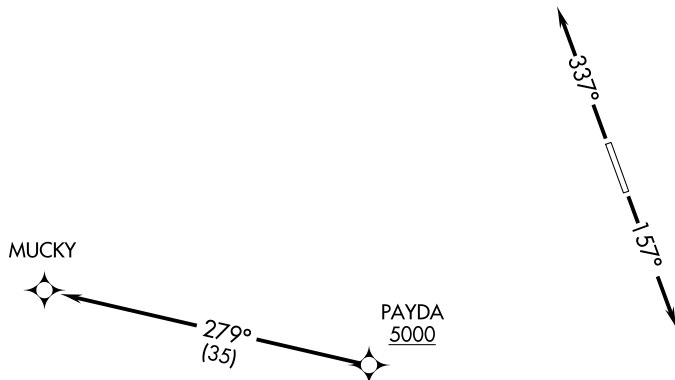

(MUCKY3.MUCKY) 22027

AL-6111 (FAA)

LAGO VISTA TX/RUSTY ALLEN (RYW)

MUCKY THREE DEPARTURE (RNAV)

LAGO VISTA, TEXAS

AWOS-3PT
119.375
UNICOM (CTAF)
122.725
AUSTIN DEP CON
119.0 370.85

**TOP ALTITUDE:
ASSIGNED BY ATC**

TAKEOFF MINIMUMS:
Rwys 15, 33: Standard.

NOTE: RADAR required.
NOTE: DME/DME/IRU or GPS required.
NOTE: RNAV 1.

NOTE: Chart not to scale.

DEPARTURE ROUTE DESCRIPTION

TAKEOFF RUNWAY 15: Climb on heading 157° or as assigned by ATC for vectors to cross PAYDA at or above 5000, thence....

TAKEOFF RUNWAY 33: Climb on heading 337° or as assigned by ATC for vectors to cross PAYDA at or above 5000, thence....

... on track 279° to MUCKY. Maintain altitude assigned by ATC.
Expect filed altitude 10 minutes after departure.

MUCKY THREE DEPARTURE (RNAV)

(MUCKY3.MUCKY) 22APR21

LAGO VISTA, TEXAS
LAGO VISTA TX/RUSTY ALLEN (RYW)

SC-3, 23 MAR 2023 to 20 APR 2023

SC-3, 23 MAR 2023 to 20 APR 2023