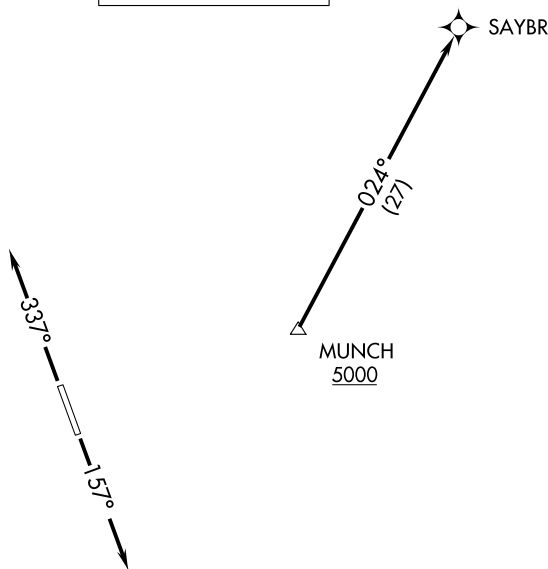

(SAYBR3.SAYBR) 22027

SAYBR THREE DEPARTURE (RNAV)

AL-6111 (FAA)

LAGO VISTA TX/RUSTY ALLEN (RYW)

LAGO VISTA, TEXAS

AWOS-3PT
119.375
UNICOM (CTAF)
122.725
AUSTIN DEP CON
119.0 370.85

**TOP ALTITUDE:
ASSIGNED BY ATC**

- NOTE: RADAR required.
- NOTE: DME/DME/IRU or GPS required.
- NOTE: RNAV 1.
- NOTE: For DFW terminal area arrivals at FL230 or below only.

TAKEOFF MINIMUMS

Rwys 15, 33: Standard.

NOTE: Chart not to scale.

DEPARTURE ROUTE DESCRIPTION

TAKEOFF RUNWAY 15: Climb on heading 157° or as assigned by ATC for vectors to cross MUNCH at or above 5000, thence....

TAKEOFF RUNWAY 33: Climb on heading 337° or as assigned by ATC for vectors to cross MUNCH at or above 5000, thence....

... on track 024° to SAYBR. Maintain altitude assigned by ATC.
Expect filed altitude 10 minutes after departure.

SAYBR THREE DEPARTURE (RNAV)

(SAYBR3.SAYBR) 22APR21

LAGO VISTA, TEXAS

LAGO VISTA TX/RUSTY ALLEN (RYW)