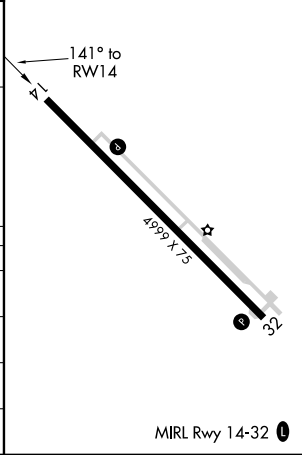

# RNAV (GPS) RWY 14

HOMERVILLE (HOE)

RNP APCH.	MISSED APPROACH: Climb to 2000 direct ZUGSU and hold.
<p>For uncompensated Baro-VNAV systems, LNAV/VNAV NA below -15°C or above 54°C.</p>	

AWOS-3 <b>118.725</b>	VALDOSTA APP CON★ <b>126.6 285.6</b>	CTAF <b>122.9 0</b>
--------------------------	---	------------------------

ELEV 187	TDZE 187
----------	----------

CATEGORY	A	B	C	D
LPV DA		437-1	250 (300-1)	
LNAV/VNAV DA		461-1	274 (300-1)	
LNAV MDA		560-1	373 (400-1)	
CIRCLING	680-1 493 (500-1)	740-1 553 (600-1)	940-2¼ 753 (800-2¼)	940-2½ 753 (800-2½)