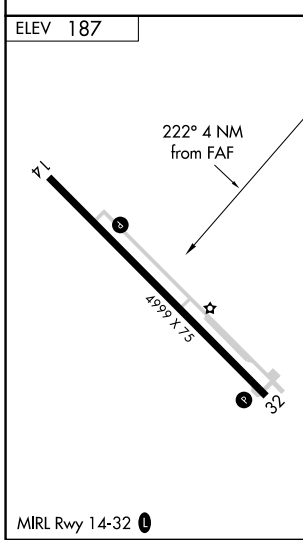

VORTAC AYS 110.2 Chan 39	APP CRS 222°	Rwy Idg TDZE Apt Elev 187	N/A N/A 187
--	------------------------	---	--

VOR/DME-A

HOMERVILLE (HOE)

⚠ When local altimeter setting not received, use Waycross altimeter setting and increase all MDA 60 feet, and Circling Cat C/D visibility ¼ mile.

MISSED APPROACH: Climbing right turn to 2300 on heading 071° and AYS VORTAC R-222 to AYS VORTAC and hold.

AWOS-3 118.725	VALDOSTA APP CON★ 126.6 285.6	CTAF 122.9
--------------------------	---	----------------------

2300 hdg 071°	AYS R-222	AYS	SHERS AYS 7 2300	
MAGYI AYS 17	4 NM	ARIAL AYS 13 1700	6 NM	
Procedure Turn NA				
CATEGORY	A	B	C	D
C CIRCLING	680-1 493 (500-1)	740-1 553 (600-1)	940-2¼ 753 (800-2¼)	940-2½ 753 (800-2½)