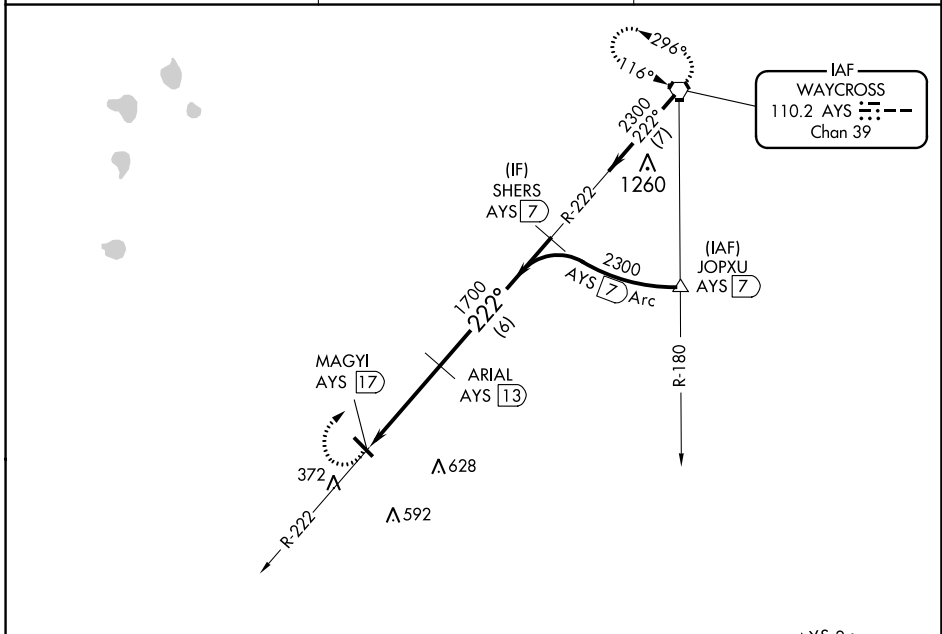

VORTAC AYS 110.2 Chan 39	APP CRS 222°	Rwy Idg TDZE Apt Elev 187	N/A N/A 187
--	------------------------	---	--

VOR/DME-A

HOMERVILLE (HOE)

⚠ When local altimeter setting not received, use Waycross altimeter setting and increase all MDA 60 feet, and Circling Cat C/D visibility ¼ mile.

MISSED APPROACH: Climbing right turn to 2300 on heading 071° and AYS VORTAC R-222 to AYS VORTAC and hold.

AWOS-3 118.725	VALDOSTA APP CON★ 126.6 285.6	CTAF 122.9
--------------------------	---	----------------------

2300 hdg 071°	AYS R-222	AYS	SHERS AYS 7 2300	
MAGYI AYS 17	4 NM	ARIAL AYS 13 1700	6 NM	
Procedure Turn NA				
CATEGORY	A	B	C	D
C CIRCLING	680-1 493 (500-1)	740-1 553 (600-1)	940-2¼ 753 (800-2¼)	940-2½ 753 (800-2½)

SE-4, 23 MAR 2023 to 20 APR 2023

SE-4, 23 MAR 2023 to 20 APR 2023