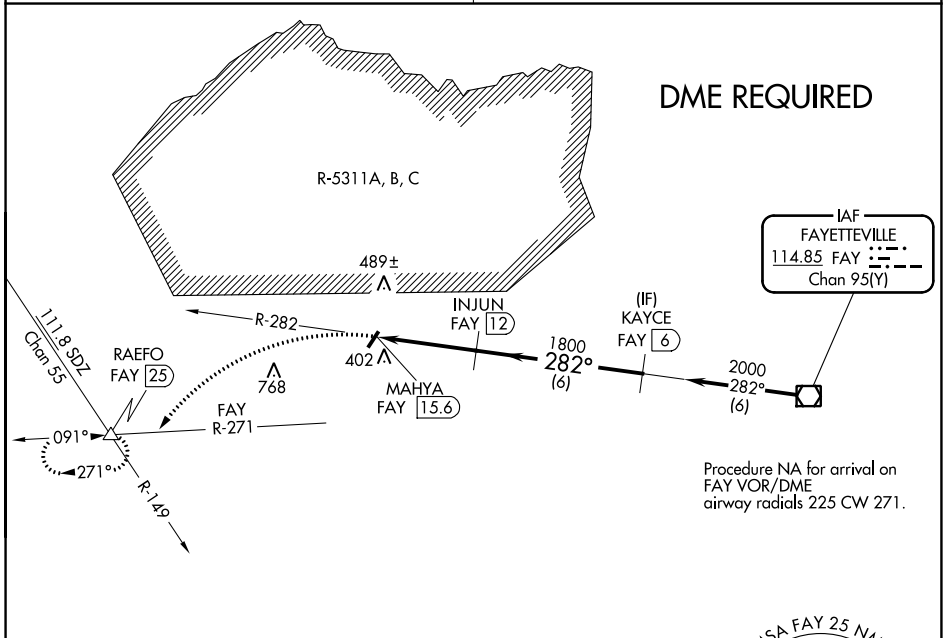

VOR/DME FAY 114.85 Chan 95(Y)	APP CRS 282°	Rwy Idg TDZE Apt Elev N/A N/A 304
--	------------------------	---

VOR-A
P K AIRPARK (5W4)

<p>▼ DME required. Procedure NA at night. ▲ NA Use Fayetteville altimeter setting.</p>	<p>MISSED APPROACH: Climbing left turn to 3000 on FAY VOR/DME R-271 to RAEFO/FAY 25 DME and hold.</p>
<p>FAYETTEVILLE APP CON 127.8 290.25</p>	<p>UNICOM 123.0 (CTAF)</p>

SE-2, 23 MAR 2023 to 20 APR 2023

SE-2, 23 MAR 2023 to 20 APR 2023