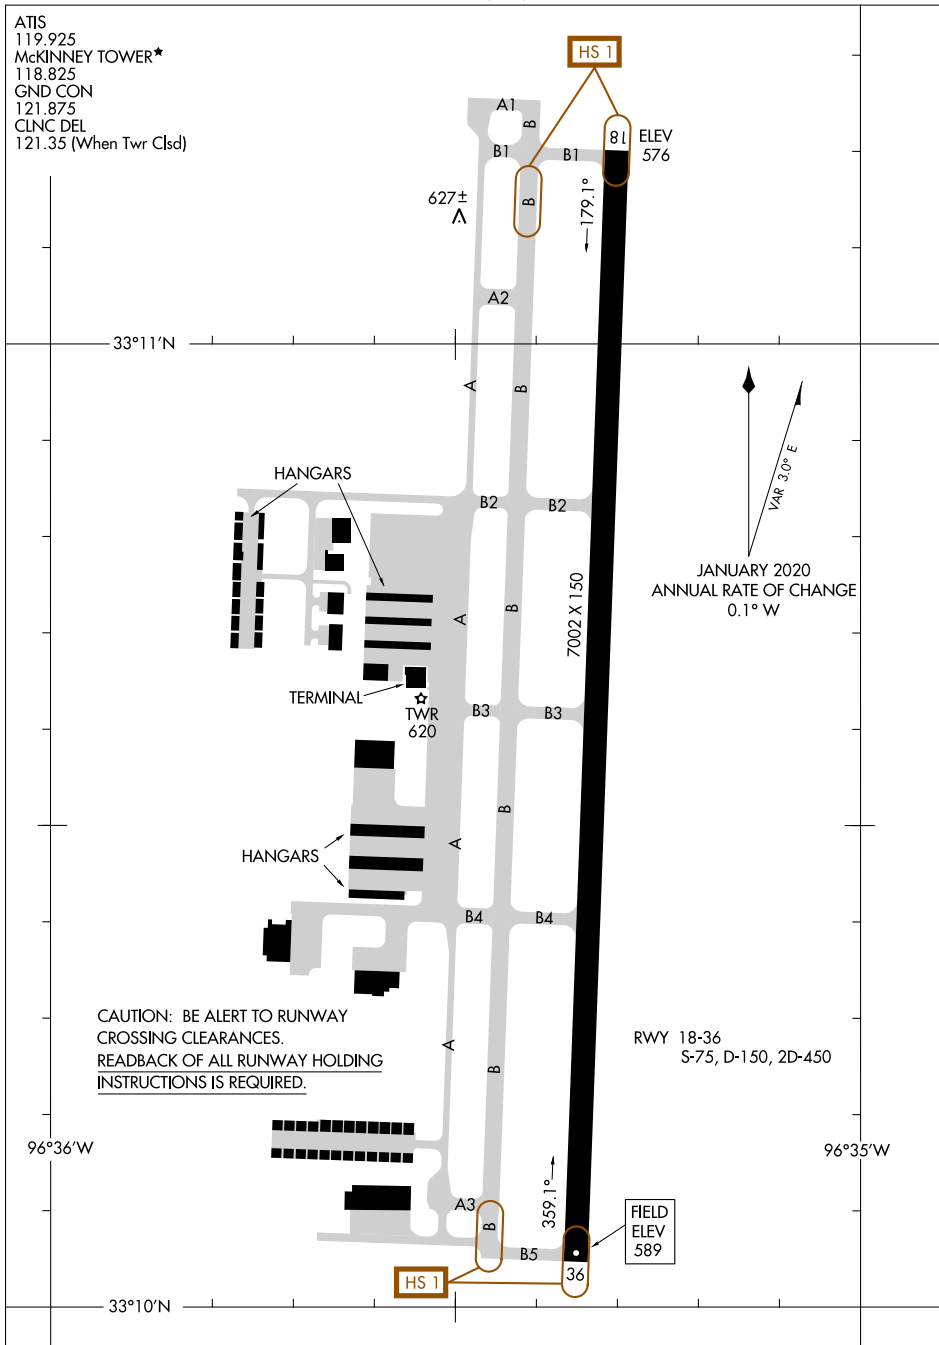

22139

AIRPORT DIAGRAM

AL-6644 (FAA)

MCKINNEY NTL (TKI)
DALLAS, TEXAS

ATIS
 119.925
 MCKINNEY TOWER*
 118.825
 GND CON
 121.875
 CLNC DEL
 121.35 (When Twr Clsd)

SC-2, 23 MAR 2023 to 20 APR 2023

SC-2, 23 MAR 2023 to 20 APR 2023

AIRPORT DIAGRAM

22139

DALLAS, TEXAS
MCKINNEY NTL (TKI)