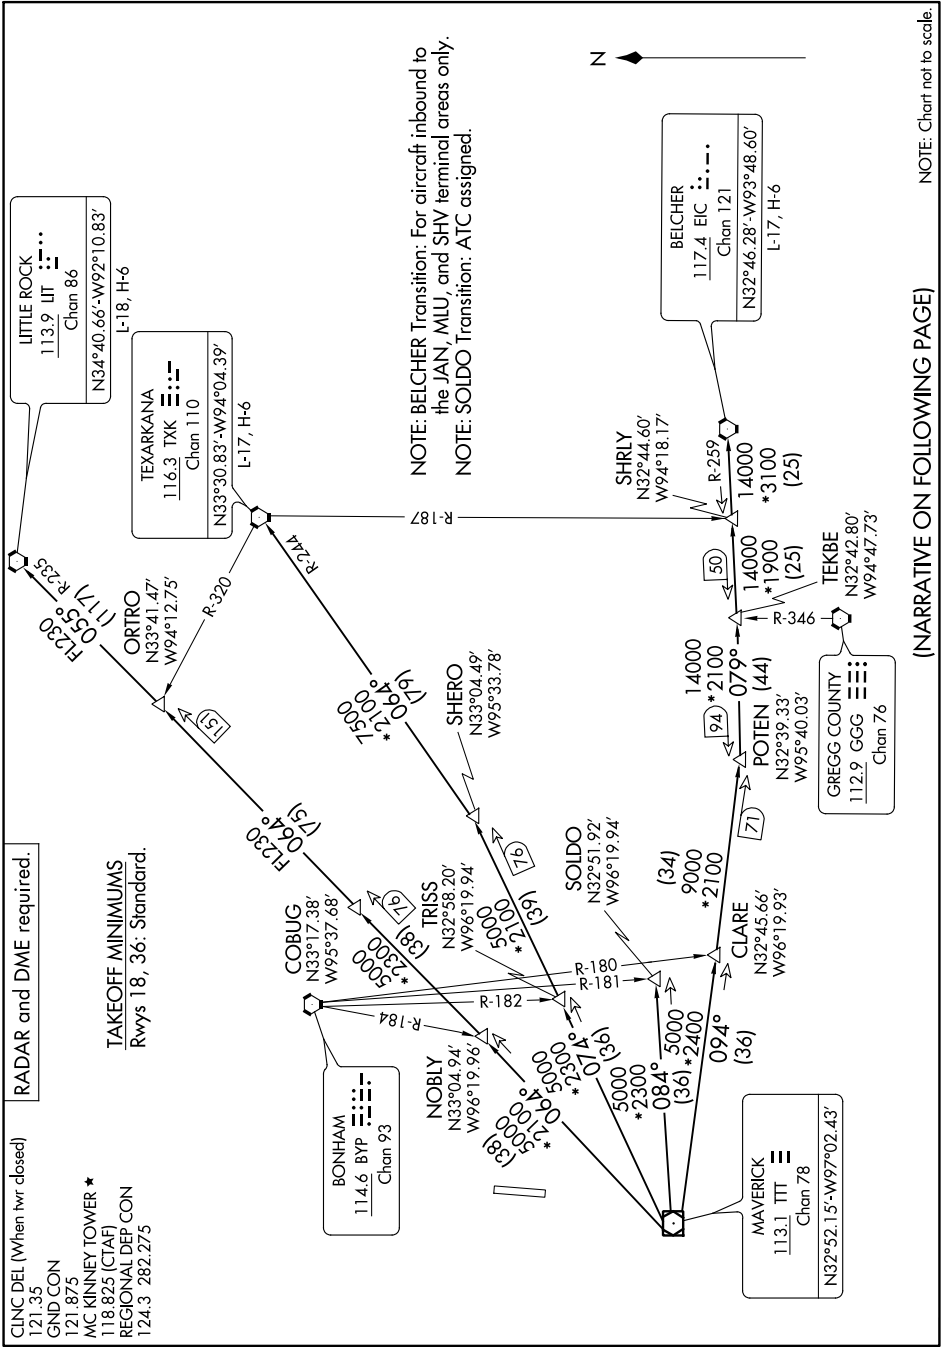

# DALLAS TWO DEPARTURE

SC-2, 23 MAR 2023 to 20 APR 2023

NOTE: Chart not to scale

(NARRATIVE ON FOLLOWING PAGE)

SC-2, 23 MAR 2023 to 20 APR 2023

# DALLAS TWO DEPARTURE

**RADAR and DME required.**

CINC DEL (When twr closed)  
 121.35  
 GND CON  
 121.875  
 MC KINNEY TOWER \*  
 118.825 (CTAF)  
 REGIONAL DEP CON  
 124.3 282.275

**TAKEOFF MINIMUMS**  
 Rwy 18, 36: Standard.

**NOTE: BELCHER Transition: For aircraft inbound to the JAN, MLU, and SHV terminal areas only.**  
**NOTE: SOLDO Transition: ATC assigned.**