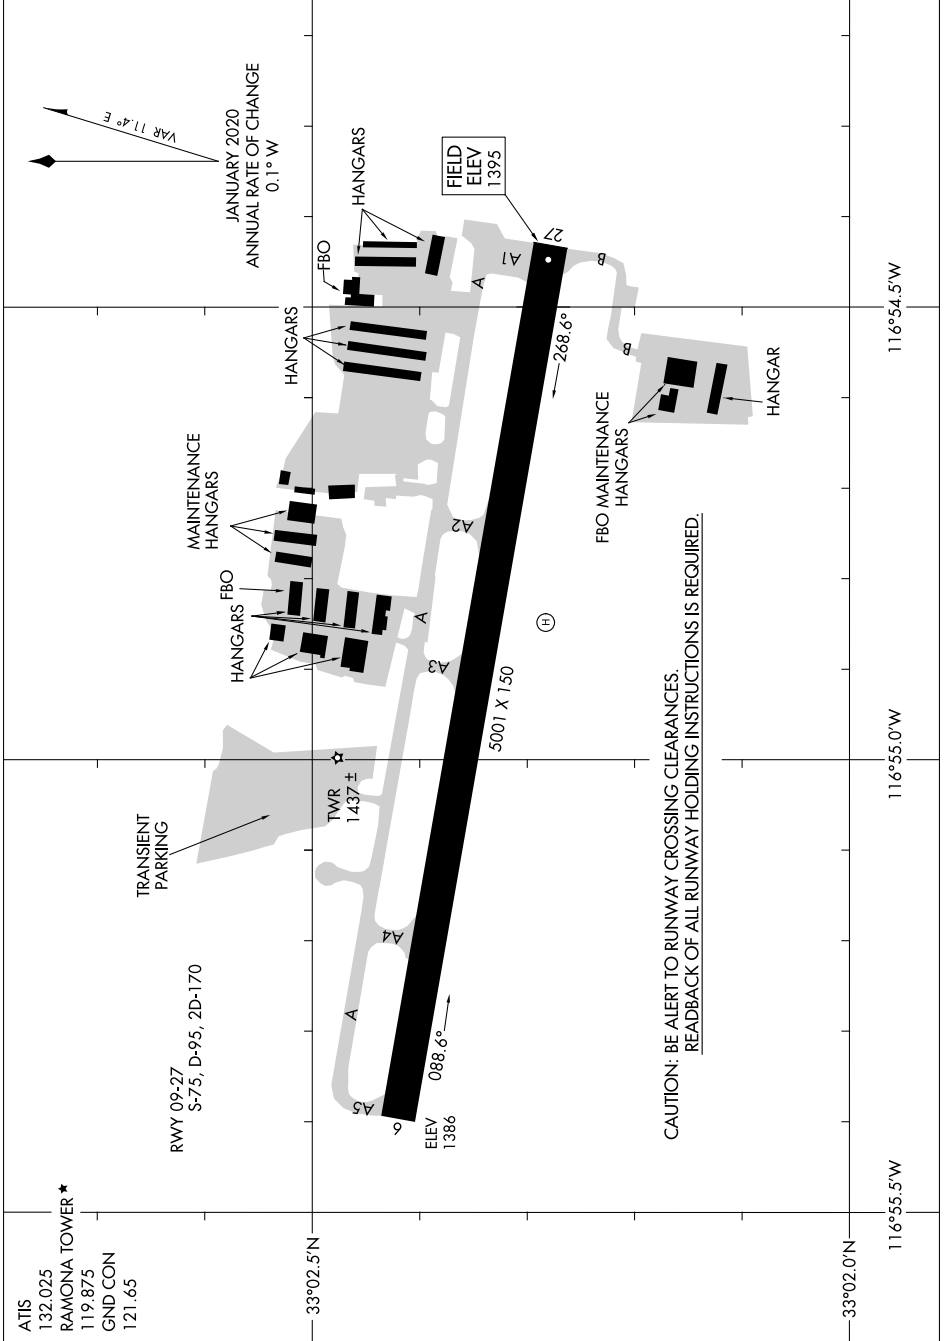

AIRPORT DIAGRAM

AL-6667 (FAA)

RAMONA (RNM)
RAMONA, CALIFORNIA

SW-3, 23 MAR 2023 to 20 APR 2023

RWY 09-27
S-75, D-95, 2D-170

33°02.5'N

33°02.0'N

116°55.5'W

116°55.0'W

116°54.5'W

AIRPORT DIAGRAM

RAMONA, CALIFORNIA
RAMONA (RNM)

SW-3, 23 MAR 2023 to 20 APR 2023