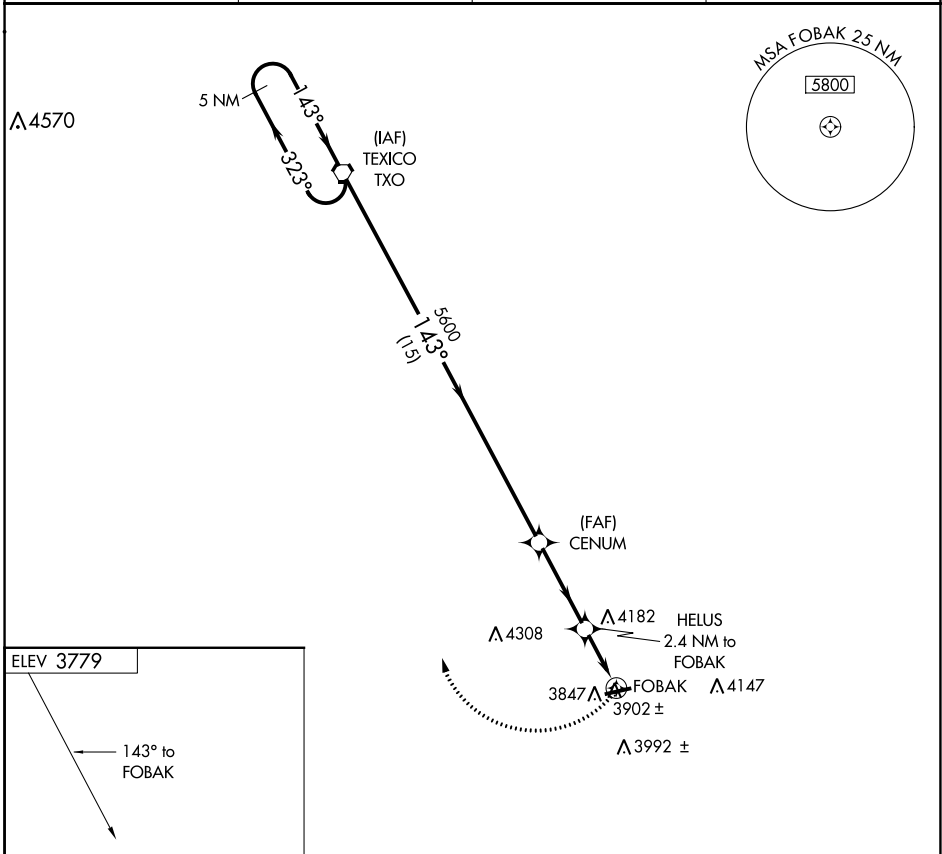

APP CRS <b>143°</b>	Rwy Idg TDZE Apt Elev	<b>N/A</b> <b>N/A</b> <b>3779</b>
------------------------	-----------------------------	---

# RNAV (GPS)-B

MULESHOE MUNI (2T1)

<p><b>▲NA</b> Use Clovis Rgnl altimeter setting; when not received use Hereford Muni altimeter setting.</p>		<p>MISSED APPROACH: Climbing right turn to 5800 direct TXO VORTAC and hold.</p>	
CVN AWOS-3PT <b>135.375</b>	FORT WORTH CENTER <b>126.45 316.1</b>	CTAF <b>122.9</b>	<b>122.8 0</b>

	5 NM Holding Pattern	TXO VORTAC	CENUM	HELUS 2.4 NM to FOB AK	FOB AK
	5800	5800	5600	5200	3902 ±
	← 323°	→ 143°	→ 143°	→	→
			15 NM	3.5 NM	2.4 NM
CATEGORY	A	B	C	D	
CIRCLING	4360-1 581 (600-1)	4380-1 601 (700-1)	4660-2¾ 881 (900-2¾)	NA	