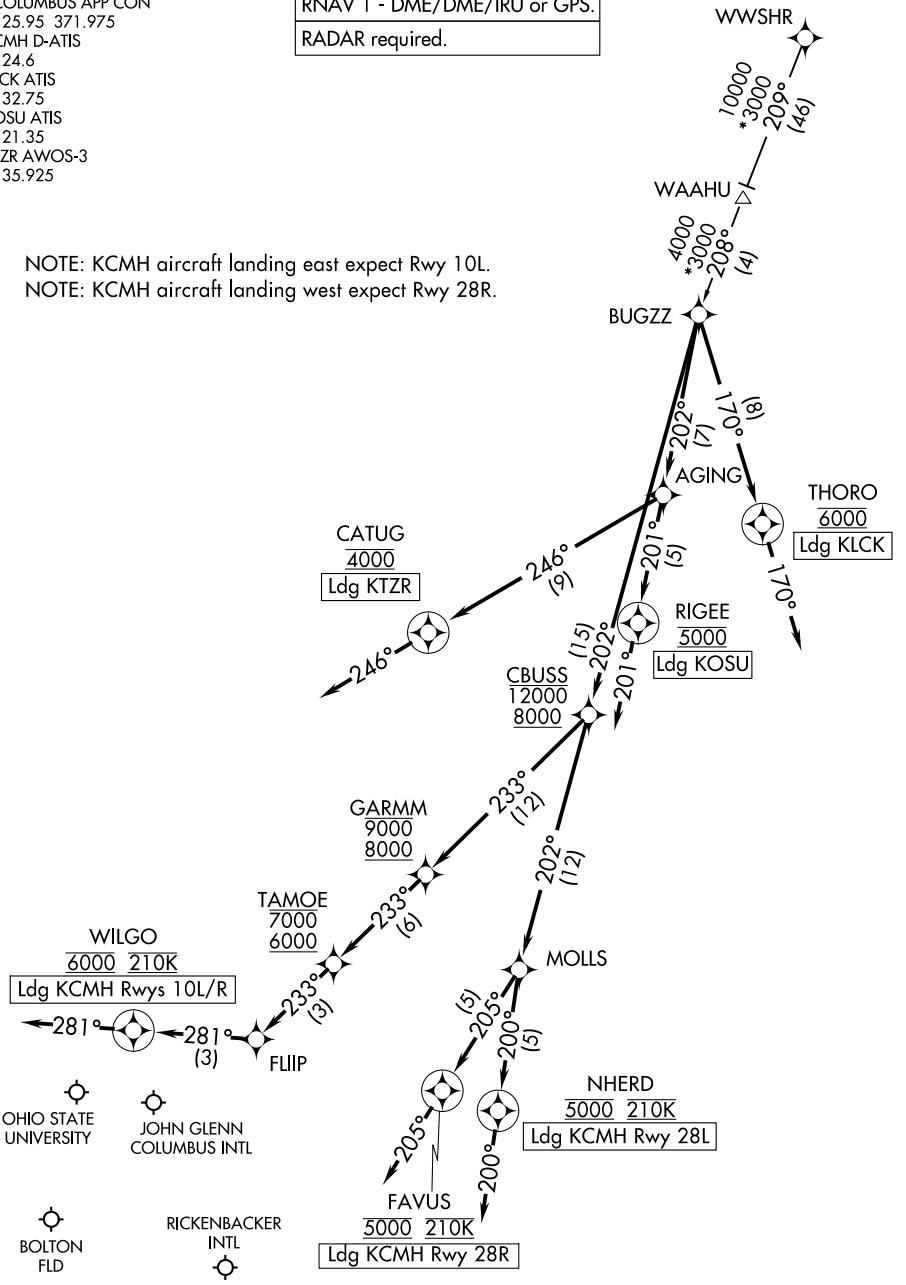

CBUSS TWO ARRIVAL (RNAV)

COLUMBUS, OHIO

COLUMBUS APP CON
 125.95 371.975
 CMH D-ATIS
 124.6
 LCK ATIS
 132.75
 OSU ATIS
 121.35
 TZR AWOS-3
 135.925

RNAV 1 - DME/DME/IRU or GPS.
RADAR required.

NOTE: KCMH aircraft landing east expect Rwy 10L.
 NOTE: KCMH aircraft landing west expect Rwy 28R.

(NARRATIVE ON FOLLOWING PAGE)

NOTE: Chart not to scale.

CBUSS TWO ARRIVAL (RNAV)

COLUMBUS, OHIO