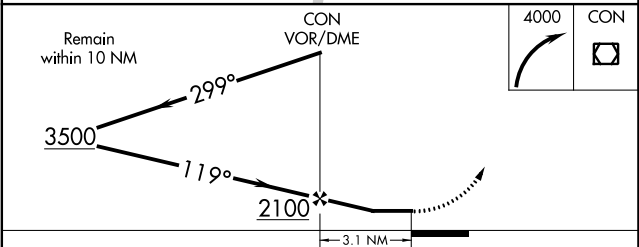

VOR/DME CON 112.9 Chan 76	APP CRS 119°	Rwy Idg TDZE Apt Elev	N/A N/A 342
--	------------------------	-----------------------------	--

VOR-A
CONCORD MUNI (CON)

⚠ Circling Rwy 12, 17, 30 NA at night.	MISSED APPROACH: Climbing right turn to 4000 direct CON VOR/DME and hold, continue climb-in-hold to 4000.
---	---

ASOS 132.325	BOSTON APP CON 127.35 269.075	CLNC DEL 133.65	UNICOM 122.7 (CTAF) 0
------------------------	---	---------------------------	---------------------------------

FAF to MAP 3.1 NM					
Knots	60	90	120	150	180
Min:Sec	3:06	2:04	1:33	1:14	1:02