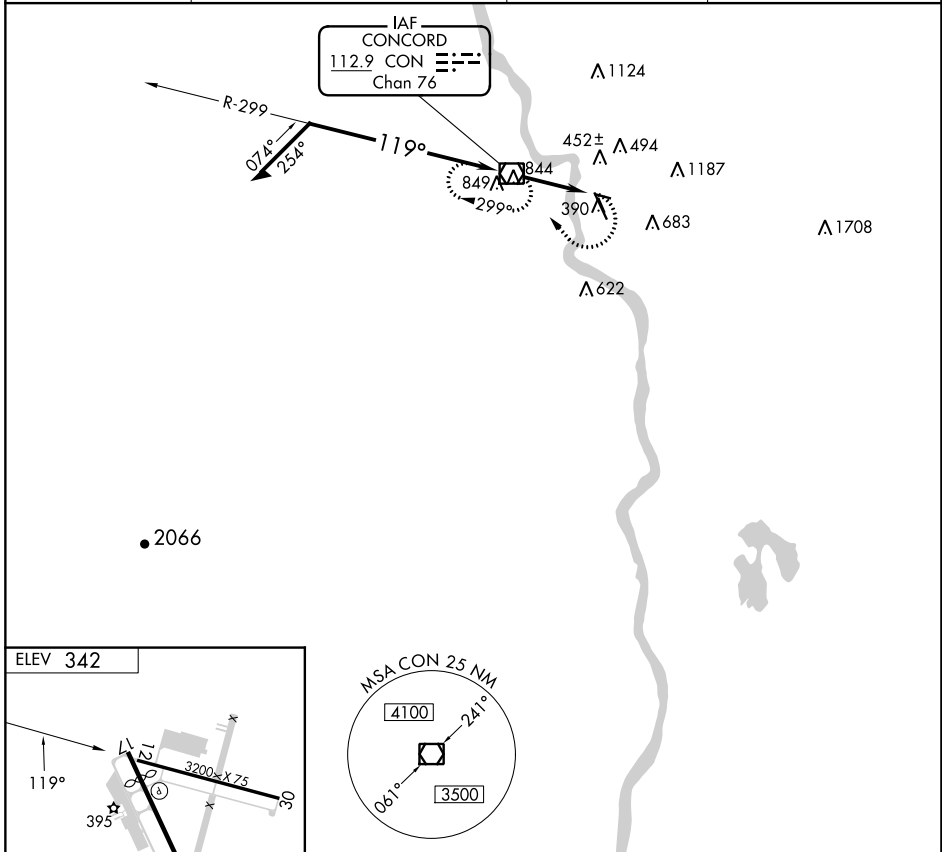

VOR/DME CON 112.9 Chan 76	APP CRS 119°	Rwy Idg TDZE Apt Elev	N/A N/A 342
--	------------------------	-----------------------------	--

VOR-A
CONCORD MUNI (CON)

⚠ Circling Rwy 12, 17, 30 NA at night.	MISSED APPROACH: Climbing right turn to 4000 direct CON VOR/DME and hold, continue climb-in-hold to 4000.
---	---

ASOS 132.325	BOSTON APP CON 127.35 269.075	CLNC DEL 133.65	UNICOM 122.7 (CTAF) 0
------------------------	---	---------------------------	---------------------------------

FAF to MAP 3.1 NM					
Knots	60	90	120	150	180
Min:Sec	3:06	2:04	1:33	1:14	1:02

CATEGORY	A	B	C	D
Ⓢ CIRCLING	940-1 598 (600-1)	1080-1 738 (800-1)	1500-3 1158 (1200-3)	

NE-1, 18 MAY 2023 to 15 JUN 2023

NE-1, 18 MAY 2023 to 15 JUN 2023