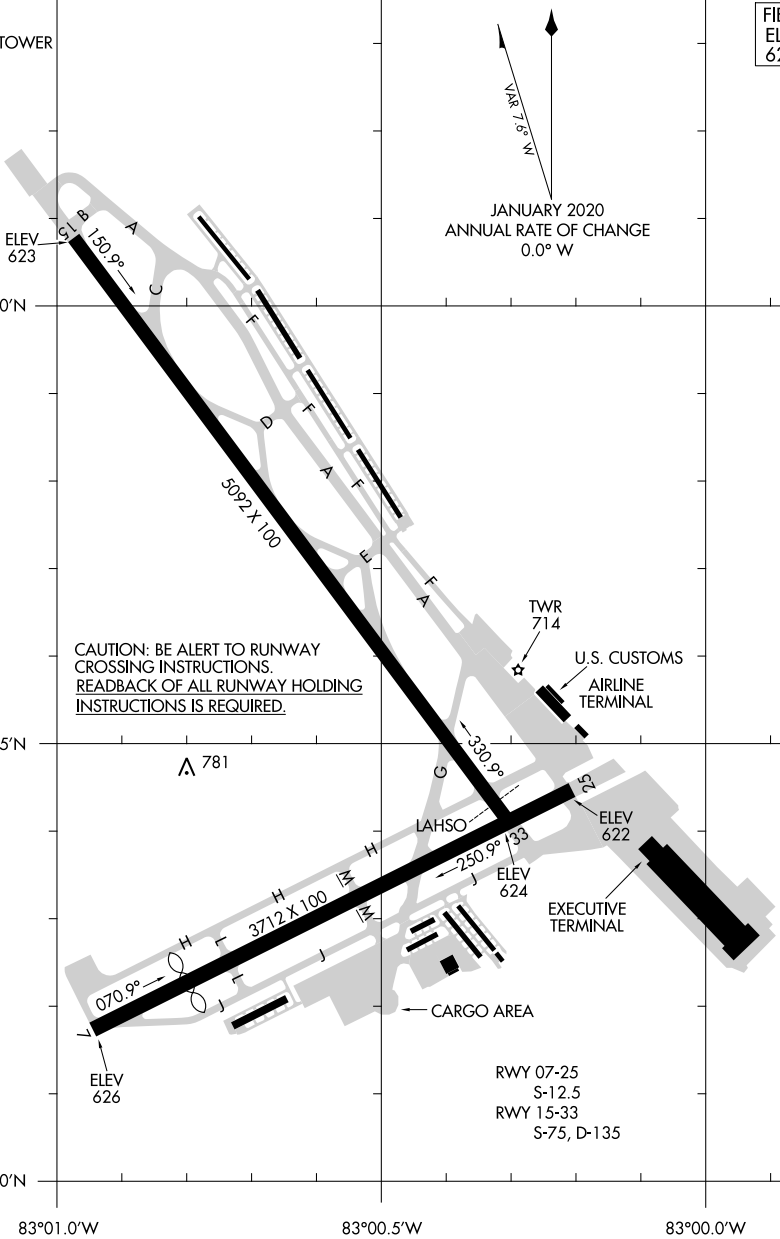

AIRPORT DIAGRAM

AL-118 (FAA)

COLEMAN A YOUNG MUNI (D'E'T)

DETROIT, MICHIGAN

ATIS
 124.875
 DETROIT CITY TOWER
 121.3 257.8
 GND CON
 121.85

FIELD
 ELEV
 626

EC-1, 18 MAY 2023 to 15 JUN 2023

EC-1, 18 MAY 2023 to 15 JUN 2023

AIRPORT DIAGRAM

DETROIT, MICHIGAN

COLEMAN A YOUNG MUNI (D'E'T)