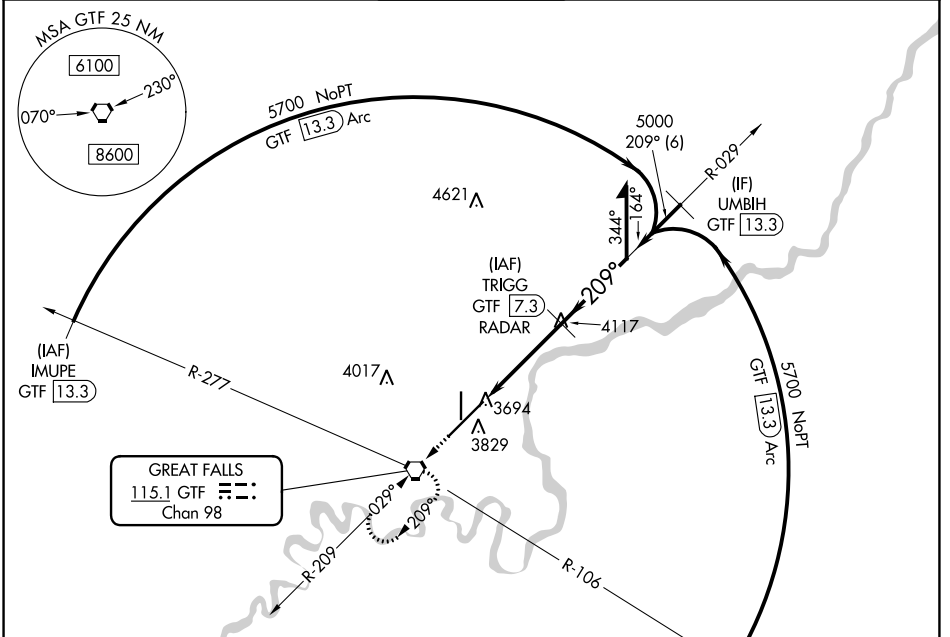

VORTAC GTF 115.1 Chan 98	APP CRS 209°	Rwy Idg 10502 TDZE 3669 Apt Elev 3680
--	------------------------	--

VOR RWY 21

GREAT FALLS INTL (GTF)

⚠ DME or RADAR required.

MISSED APPROACH: Climb to 8000 direct GTF VORTAC, continue climb-in-hold to 8000.

ATIS 126.6 269.0	GREAT FALLS APP CON 128.6 379.175	GREAT FALLS TOWER 118.7 282.2	GND CON 121.7 348.6	CLNC DEL 121.7 348.6
----------------------------	---	---	-------------------------------	--------------------------------

NW-1, 18 MAY 2023 to 15 JUN 2023

NW-1, 18 MAY 2023 to 15 JUN 2023

ELEV 3680 **D** TDZE 3669

DME or RADAR REQUIRED

CATEGORY	A	B	C	D
S-21	4000/55 331 (400-1)			
C CIRCLING	4140-1	460 (500-1)	4340-1¾ 660 (700-1¾)	4420-2¼ 740 (800-2¼)