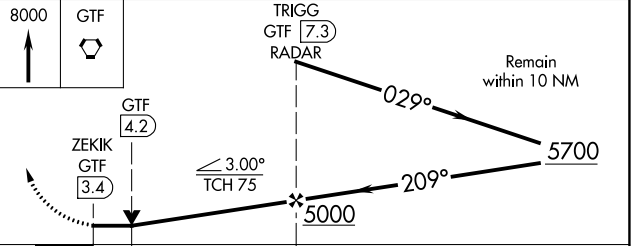

DME or RADAR REQUIRED

CATEGORY	A	B	C	D
S-21	4000/55 331 (400-1)			
C CIRCLING	4140-1	460 (500-1)	4340-1¾ 660 (700-1¾)	4420-2¼ 740 (800-2¼)