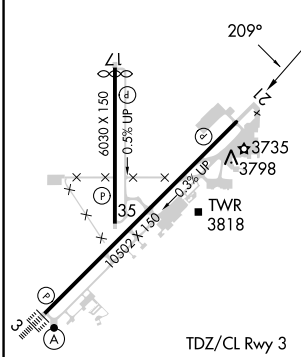

VORTAC GTF 115.1 Chan 98	APP CRS 209°	Rwy Idg 10502 TDZE 3669 Apt Elev 3680

VOR RWY 21

GREAT FALLS INTL (GTF)

⚠ DME or RADAR required.

MISSED APPROACH: Climb to 8000 direct GTF VORTAC, continue climb-in-hold to 8000.

ATIS 126.6 269.0	GREAT FALLS APP CON 128.6 379.175	GREAT FALLS TOWER 118.7 282.2	GND CON 121.7 348.6	CLNC DEL 121.7 348.6

NW-1, 18 MAY 2023 to 15 JUN 2023

NW-1, 18 MAY 2023 to 15 JUN 2023

ELEV 3680 **D** TDZE 3669

DME or RADAR REQUIRED

CATEGORY	A	B	C	D
S-21	4000/55 331 (400-1)			
C CIRCLING	4140-1	460 (500-1)	4340-1¾ 660 (700-1¾)	4420-2¼ 740 (800-2¼)