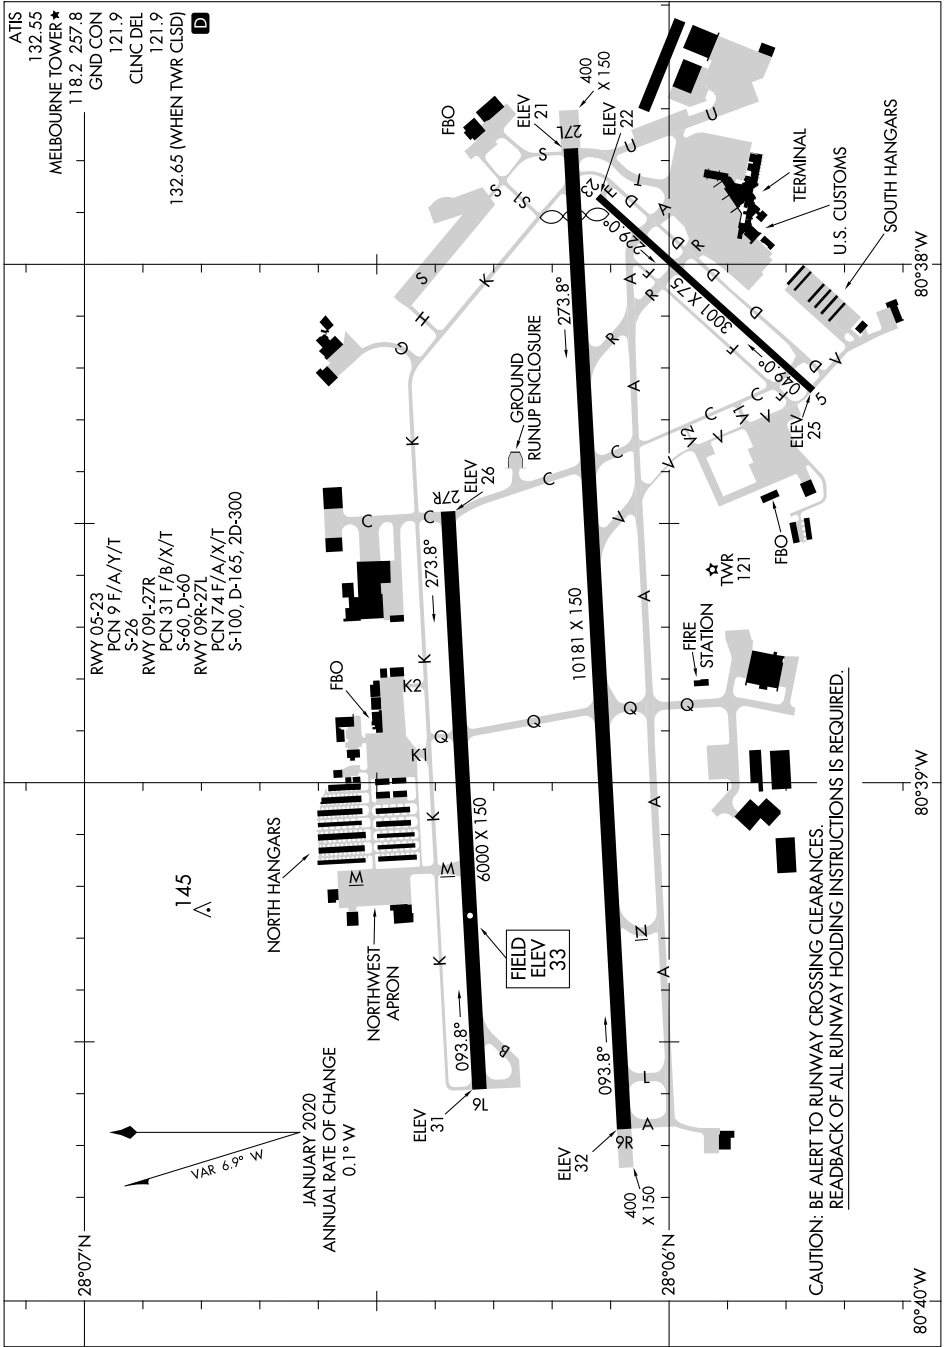

AIRPORT DIAGRAM

AL-252 (FAA)

MELBOURNE ORLANDO INTL (MLB)
MELBOURNE, FLORIDA

SE-3, 18 MAY 2023 to 15 JUN 2023

CAUTION: BE ALERT TO RUNWAY CROSSING CLEARANCES.
REARBACK OF ALL RUNWAY HOLDING INSTRUCTIONS IS REQUIRED.

SE-3, 18 MAY 2023 to 15 JUN 2023