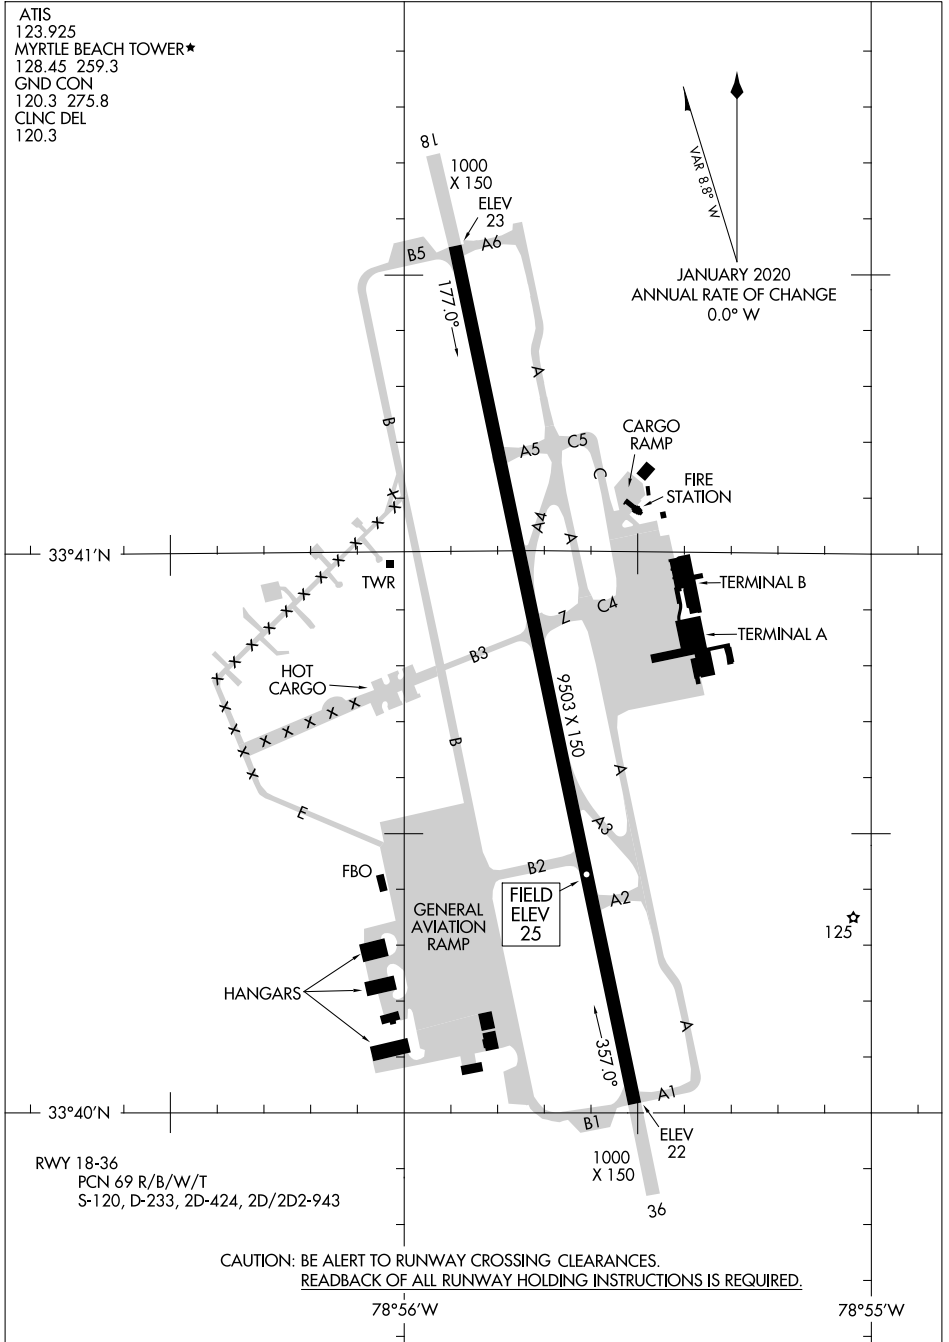

23110

# AIRPORT DIAGRAM

AL-280 (FAA)

MYRTLE BEACH INTL (MYR)  
MYRTLE BEACH, SOUTH CAROLINA

ATIS  
123.925  
MYRTLE BEACH TOWER★  
128.45 259.3  
GND CON  
120.3 275.8  
CLNC DEL  
120.3

VAR 8.8° N  
JANUARY 2020  
ANNUAL RATE OF CHANGE  
0.0° W

SE-2, 18 MAY 2023 to 15 JUN 2023

SE-2, 18 MAY 2023 to 15 JUN 2023

CAUTION: BE ALERT TO RUNWAY CROSSING CLEARANCES.  
READBACK OF ALL RUNWAY HOLDING INSTRUCTIONS IS REQUIRED.