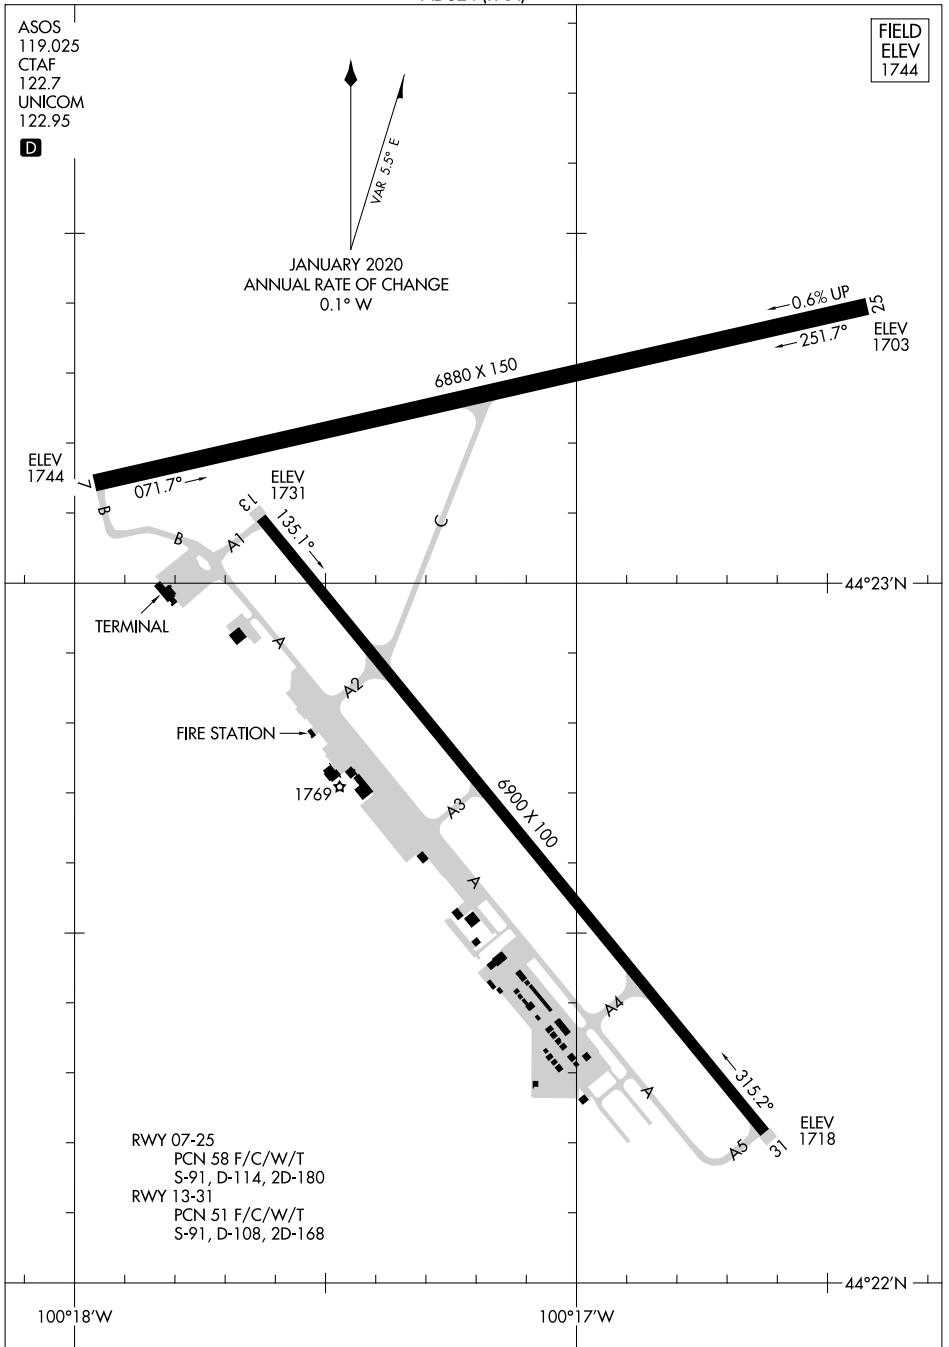

20366

AIRPORT DIAGRAM

AL-324 (FAA)

PIERRE RGNL (PIR)
PIERRE, SOUTH DAKOTA

ASOS
119.025
CTAF
122.7
UNICOM
122.95

D

FIELD
ELEV
1744

↑
↑
VAR 5.5° E
JANUARY 2020
ANNUAL RATE OF CHANGE
0.1° W

NC-1, 18 MAY 2023 to 15 JUN 2023

NC-1, 18 MAY 2023 to 15 JUN 2023

AIRPORT DIAGRAM

20366

PIERRE, SOUTH DAKOTA
PIERRE RGNL (PIR)