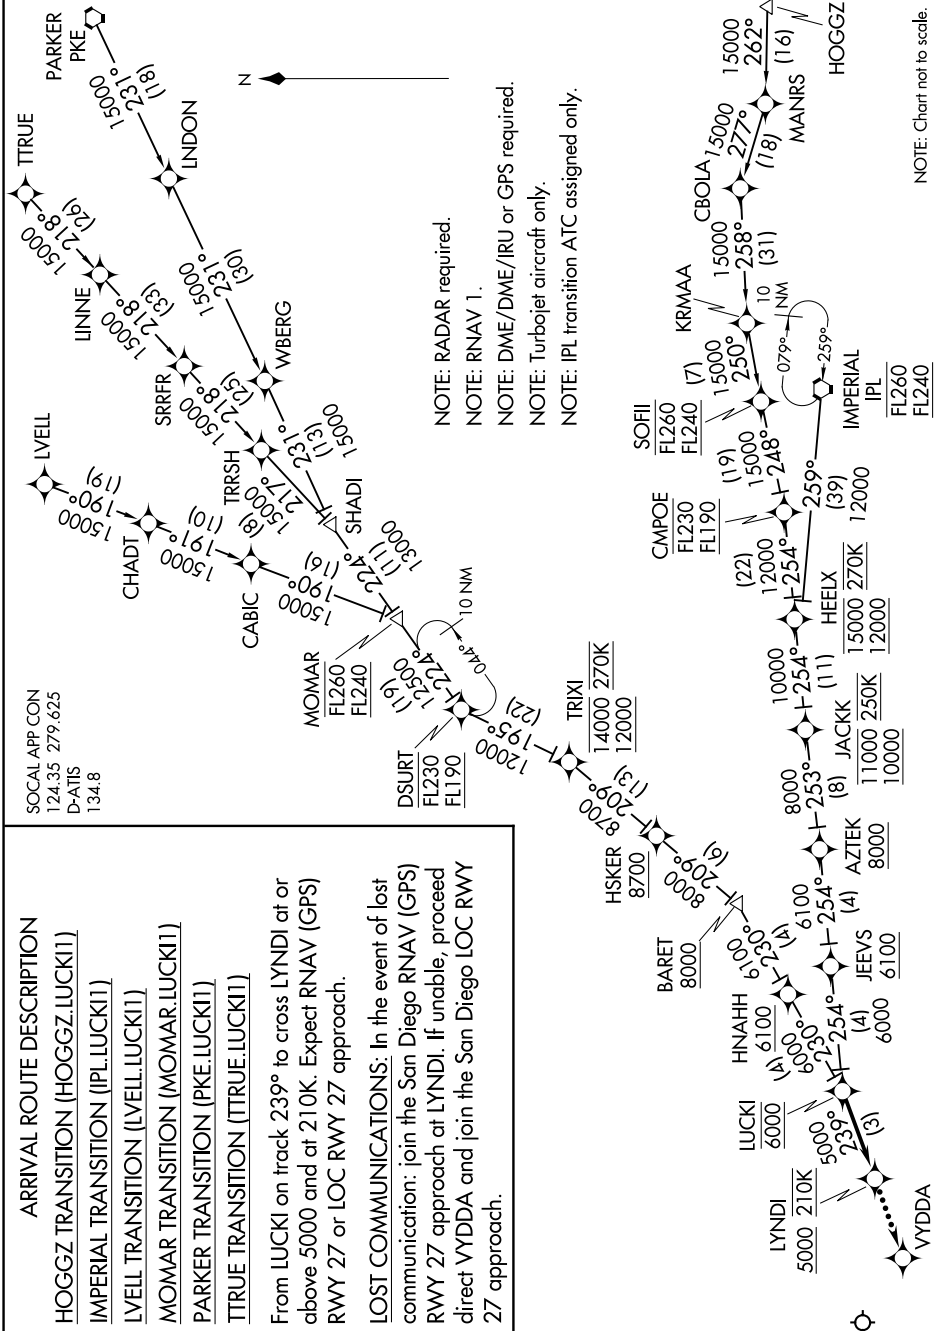

LUCK1 ONE ARRIVAL (RNAV)

SW-3, 18 MAY 2023 to 15 JUN 2023

ARRIVAL ROUTE DESCRIPTION

HOGGZ TRANSITION (HOGGZ.LUCK11)

IMPERIAL TRANSITION (IPL.LUCK11)

LVELL TRANSITION (LVELL.LUCK11)

MOMAR TRANSITION (MOMAR.LUCK11)

PARKER TRANSITION (PKE.LUCK11)

TTRUE TRANSITION (TTRUE.LUCK11)

From LUCK1 on track 239° to cross LYNDI at or above 5000 and at 210K. Expect RNAV (GPS) RWY 27 or LOC RWY 27 approach.

LOST COMMUNICATIONS: In the event of lost communication: join the San Diego RNAV (GPS) RWY 27 approach at LYNDI. If unable, proceed direct VYDDA and join the San Diego LOC RWY 27 approach.

SOCAL APP CON
124.35 279.625
D-ATIS
134.8

NOTE: Chart not to scale.

LUCK1 ONE ARRIVAL (RNAV)

SW-3, 18 MAY 2023 to 15 JUN 2023