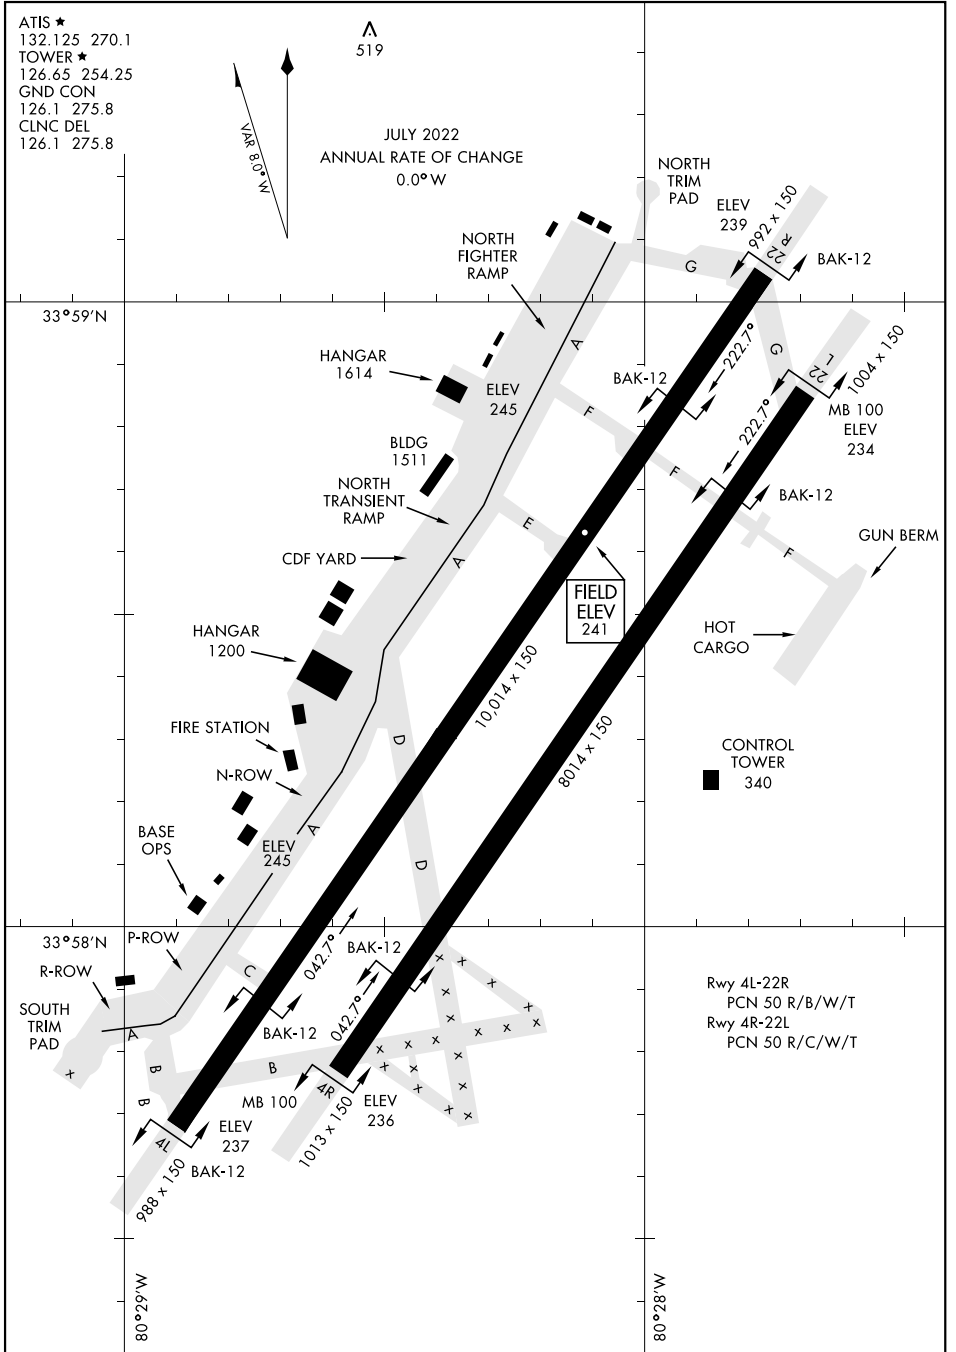

# AIRPORT DIAGRAM

AL-409 [USAF]

SHAW AFB (KSSC)  
SUMTER, SOUTH CAROLINA

ATIS ★  
 132.125 270.1  
 TOWER ★  
 126.65 254.25  
 GND CON  
 126.1 275.8  
 CLNC DEL  
 126.1 275.8

▲  
 519

JULY 2022  
 ANNUAL RATE OF CHANGE  
 0.0°W

SE-2, 18 MAY 2023 to 15 JUN 2023

SE-2, 18 MAY 2023 to 15 JUN 2023

# AIRPORT DIAGRAM

SHAW AFB (KSSC)  
SUMTER, SOUTH CAROLINA