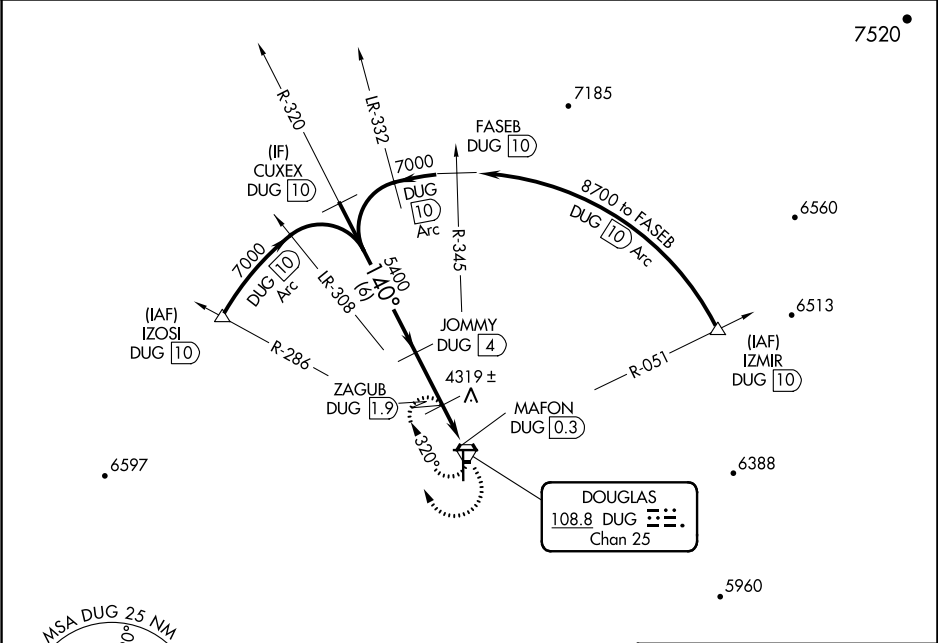

VORTAC DUG 108.8 Chan 25	APP CRS 140°	Rwy Idg 6430
		TDZE 4125
		Apt Elev 4150

VOR/DME RWY 17

BISBEE DOUGLAS INTL (DUG)

MISSED APPROACH: Climbing right turn to 8000 in DUG VORTAC holding pattern, continue climb-in-hold to 8000.

ASOS 119.275	ALBUQUERQUE CENTER 134.45 327.15	UNICOM 123.0 (CTAF)
------------------------	--	-------------------------------

SW-4, 18 MAY 2023 to 15 JUN 2023

SW-4, 18 MAY 2023 to 15 JUN 2023

CATEGORY	A	B	C	D
S-17	4580-1	455 (500-1)	4580-1 $\frac{3}{8}$	455 (500-1 $\frac{3}{8}$)
CIRCLING	4640-1 490 (500-1)	4660-1 510 (600-1)	4780-1 $\frac{3}{4}$ 630 (700-1 $\frac{3}{4}$)	5160-3 1010 (1100-3)