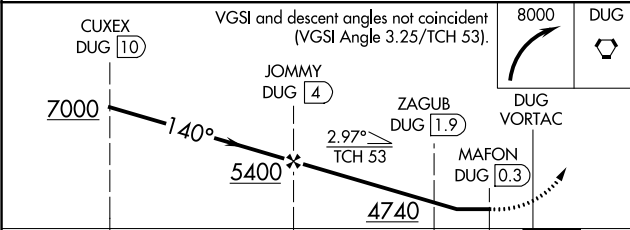

VORTAC DUG 108.8 Chan 25	APP CRS 140°	Rwy Idg 6430
		TDZE 4125
		Apt Elev 4150

VOR/DME RWY 17

BISBEE DOUGLAS INTL (DUG)

MISSED APPROACH: Climbing right turn to 8000 in DUG VORTAC holding pattern, continue climb-in-hold to 8000.

ASOS 119.275	ALBUQUERQUE CENTER 134.45 327.15	UNICOM 123.0 (CTAF)
------------------------	--	-------------------------------

SW-4, 18 MAY 2023 to 15 JUN 2023

SW-4, 18 MAY 2023 to 15 JUN 2023

CATEGORY	A	B	C	D
S-17	4580-1	455 (500-1)	4580-1 $\frac{3}{8}$	455 (500-1 $\frac{3}{8}$)
CIRCLING	4640-1 490 (500-1)	4660-1 510 (600-1)	4780-1 $\frac{3}{4}$ 630 (700-1 $\frac{3}{4}$)	5160-3 1010 (1100-3)