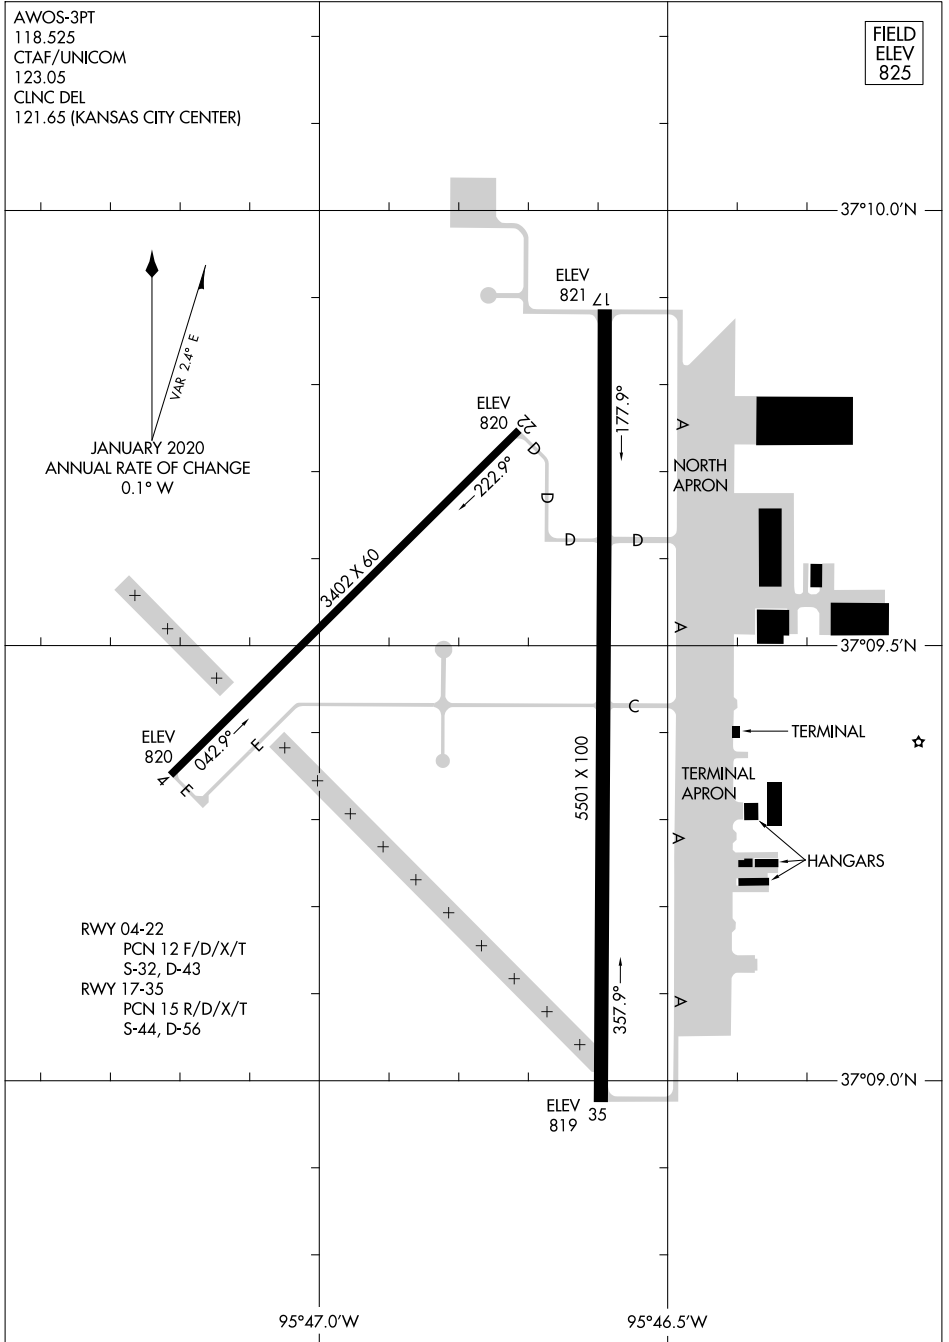

22251

AIRPORT DIAGRAM

AL-495 (FAA)

INDEPENDENCE MUNI (IDP)

INDEPENDENCE, KANSAS

AWOS-3PT
 118.525
 CTAF/UNICOM
 123.05
 CLNC DEL
 121.65 (KANSAS CITY CENTER)

FIELD
 ELEV
 825

NC-2, 18 MAY 2023 to 15 JUN 2023

NC-2, 18 MAY 2023 to 15 JUN 2023

AIRPORT DIAGRAM

22251

INDEPENDENCE, KANSAS

INDEPENDENCE MUNI (IDP)