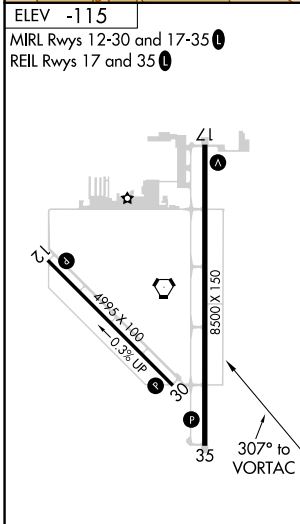

VORTAC TRM <b>116.2</b> Chan <b>109</b>	APP CRS <b>307°</b>	Rwy Idg TDZE Apt Elev	<b>N/A</b> <b>N/A</b> <b>-115</b>
---	------------------------	-----------------------------	---

# VOR-A

JACQUELINE COCHRAN RGNL (TRM)

**MISSED APPROACH:** Climb to 2000 on TRM VORTAC R-304 then climbing right turn to 5400 direct TRM VORTAC and hold, continue climb-in-hold to 5400.

ASOS <b>118.325</b>	SOCAL APP CON <b>135.275 251.1</b>	CLNC DEL <b>120.225</b>	UNICOM <b>123.0 (CTAF)</b>
------------------------	---------------------------------------	----------------------------	-------------------------------

CATEGORY	A	B	C	D
<b>C</b> CIRCLING	1400-1¼ 1515 (1600-1¼)	1400-1½ 1515 (1600-1½)	1400-3	1515 (1600-3)

SW-3, 18 MAY 2023 to 15 JUN 2023

SW-3, 18 MAY 2023 to 15 JUN 2023