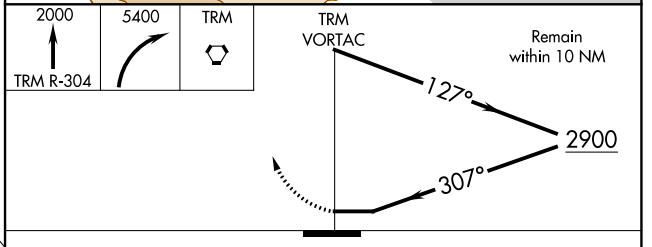

VORTAC TRM <b>116.2</b> Chan <b>109</b>	APP CRS <b>307°</b>	Rwy Idg TDZE Apt Elev	<b>N/A</b> <b>N/A</b> <b>-115</b>
---	------------------------	-----------------------------	---

# VOR-A

JACQUELINE COCHRAN RGNL (TRM)

**MISSED APPROACH:** Climb to 2000 on TRM VORTAC R-304 then climbing right turn to 5400 direct TRM VORTAC and hold, continue climb-in-hold to 5400.

ASOS <b>118.325</b>	SOCAL APP CON <b>135.275 251.1</b>	CLNC DEL <b>120.225</b>	UNICOM <b>123.0 (CTAF)</b>
------------------------	---------------------------------------	----------------------------	-------------------------------

CATEGORY	A	B	C	D
<b>C</b> CIRCLING	1400-1¼ 1515 (1600-1¼)	1400-1½ 1515 (1600-1½)	1400-3	1515 (1600-3)

SW-3, 18 MAY 2023 to 15 JUN 2023

SW-3, 18 MAY 2023 to 15 JUN 2023