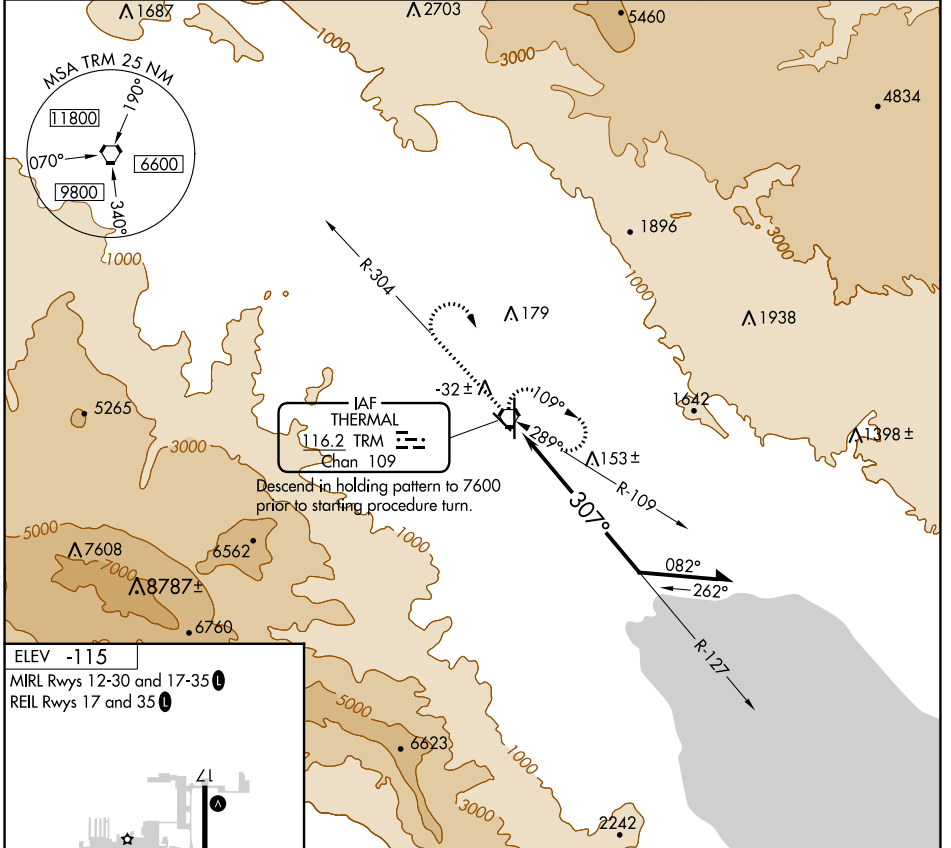

VORTAC TRM <b>116.2</b> Chan <b>109</b>	APP CRS <b>307°</b>	Rwy Idg TDZE Apt Elev	<b>N/A</b> <b>N/A</b> <b>-115</b>
---	------------------------	-----------------------------	---

# VOR-A

JACQUELINE COCHRAN RGNL (TRM)

**MISSED APPROACH:** Climb to 2000 on TRM VORTAC R-304 then climbing right turn to 5400 direct TRM VORTAC and hold, continue climb-in-hold to 5400.

ASOS <b>118.325</b>	SOCAL APP CON <b>135.275 251.1</b>	CLNC DEL <b>120.225</b>	UNICOM <b>123.0 (CTAF)</b>
------------------------	---------------------------------------	----------------------------	-------------------------------

CATEGORY	A	B	C	D
<b>C</b> CIRCLING	1400-1¼ 1515 (1600-1¼)	1400-1½ 1515 (1600-1½)	1400-3	1515 (1600-3)

SW-3, 18 MAY 2023 to 15 JUN 2023

SW-3, 18 MAY 2023 to 15 JUN 2023