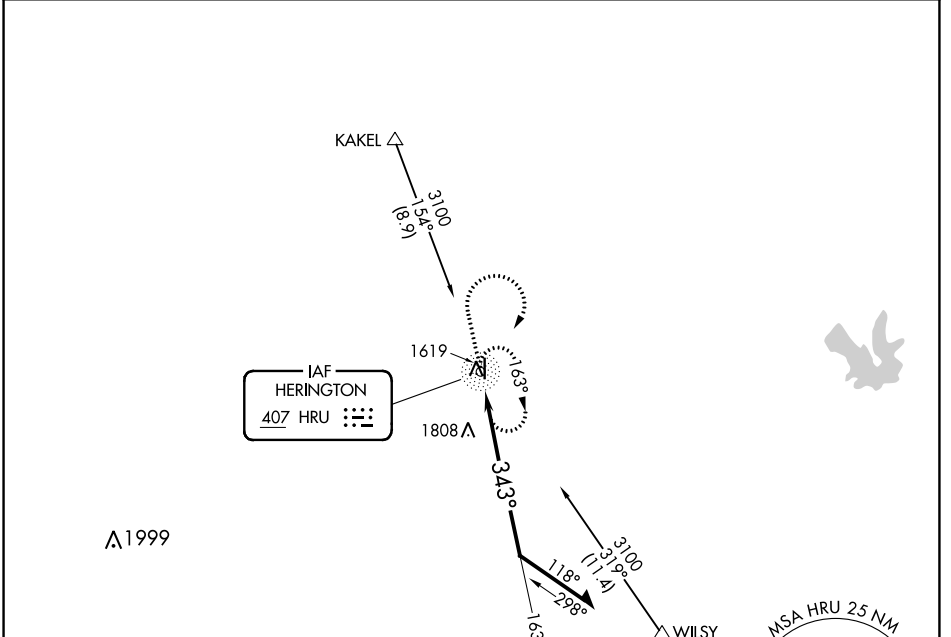

NDB HRU 407	APP CRS 343°	Rwy Idg 4184
		TDZE 1481
		Apt Elev 1481

NDB RWY 35

HERINGTON RGNL (HRU)

NA Use Manhattan altimeter setting; when not received, use Salina altimeter setting.

MISSED APPROACH: Climb to 3100 then right turn direct HRU NDB and hold.

MHK ASOS 119.075	KANSAS CITY CENTER 127.35 257.975	CTAF 122.9
----------------------------	---	----------------------

ELEV 1481	TDZE 1481
-----------	-----------

CATEGORY	A	B	C	D
S-35	2340-1 859 (900-1)	2340-1¼ 859 (900-1¼)	2340-2½	859 (900-2½)
C CIRCLING	2340-1¼	859 (900-1¼)	2340-2½ 859 (900-2½)	2340-2¾ 859 (900-2¾)

NC-2, 18 MAY 2023 to 15 JUN 2023

NC-2, 18 MAY 2023 to 15 JUN 2023