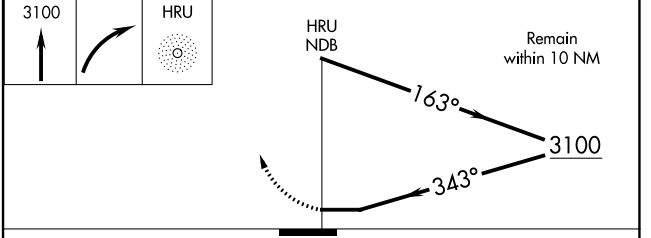

NDB HRU 407	APP CRS 343°	Rwy Idg 4184
		TDZE 1481
		Apt Elev 1481

NDB RWY 35

HERINGTON RGNL (HRU)

NA Use Manhattan altimeter setting; when not received, use Salina altimeter setting.

MISSED APPROACH: Climb to 3100 then right turn direct HRU NDB and hold.

MHK ASOS 119.075	KANSAS CITY CENTER 127.35 257.975	CTAF 122.9
----------------------------	---	----------------------

ELEV 1481	TDZE 1481
-----------	-----------

CATEGORY	A	B	C	D
S-35	2340-1 859 (900-1)	2340-1¼ 859 (900-1¼)	2340-2½	859 (900-2½)
C CIRCLING	2340-1¼	859 (900-1¼)	2340-2½ 859 (900-2½)	2340-2¾ 859 (900-2¾)