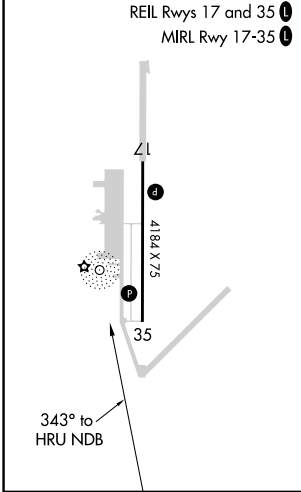

NDB HRU 407	APP CRS 343°	Rwy Idg 4184
		TDZE 1481
		Apt Elev 1481

NDB RWY 35

HERINGTON RGNL (HRU)

NA Use Manhattan altimeter setting; when not received, use Salina altimeter setting.

MISSED APPROACH: Climb to 3100 then right turn direct HRU NDB and hold.

MHK ASOS 119.075	KANSAS CITY CENTER 127.35 257.975	CTAF 122.9
----------------------------	---	----------------------

ELEV 1481	TDZE 1481
-----------	-----------

CATEGORY	A	B	C	D
S-35	2340-1 859 (900-1)	2340-1¼ 859 (900-1¼)	2340-2½	859 (900-2½)
C CIRCLING	2340-1¼	859 (900-1¼)	2340-2½ 859 (900-2½)	2340-2¾ 859 (900-2¾)