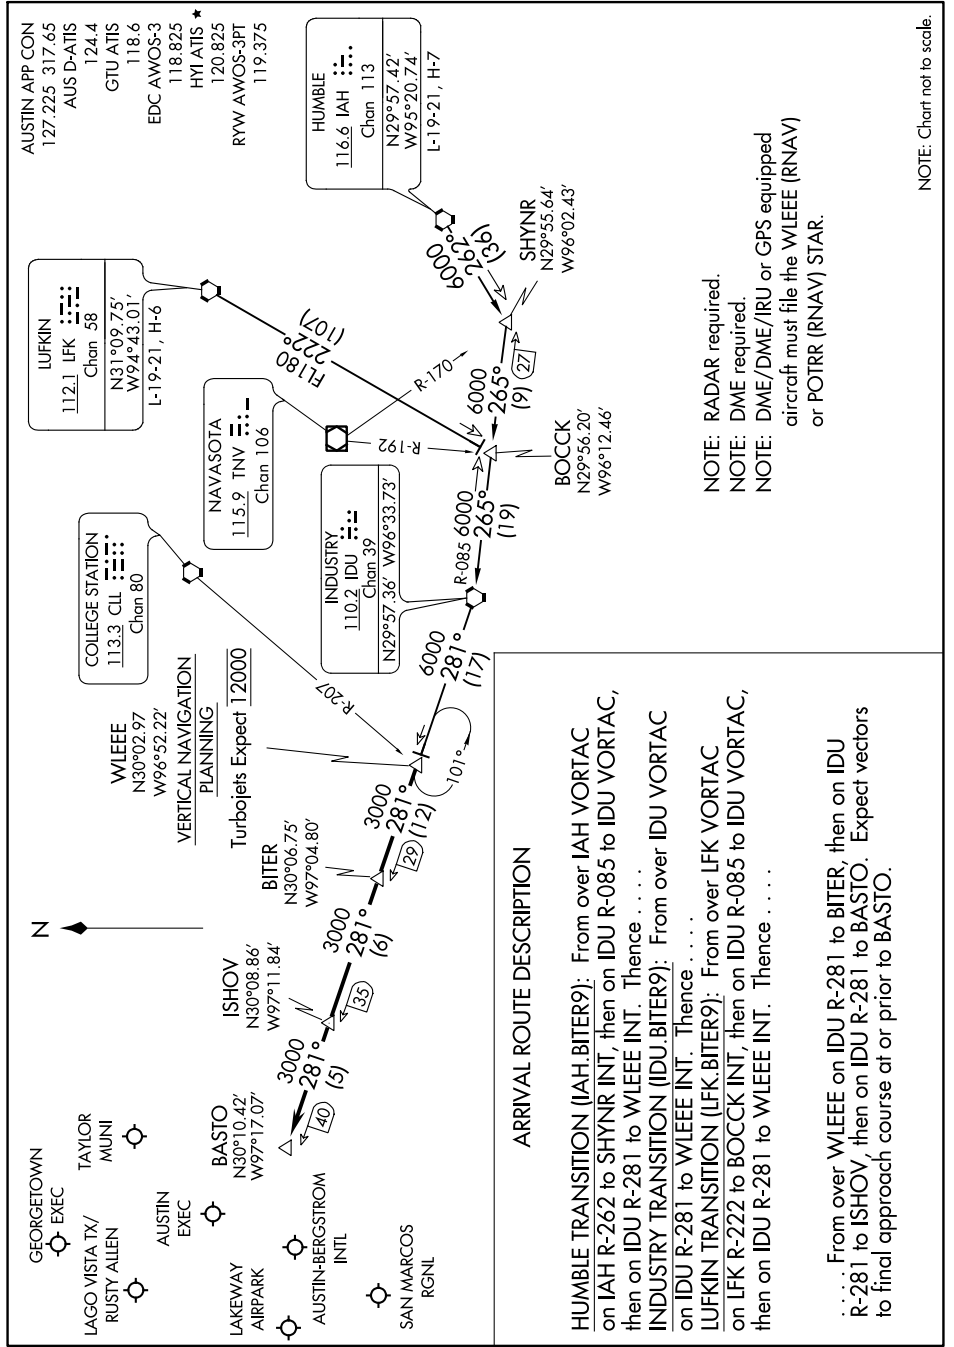

BITER NINE ARRIVAL

SC-3, 18 MAY 2023 to 15 JUN 2023

BITER NINE ARRIVAL

SC-3, 18 MAY 2023 to 15 JUN 2023

NOTE: Chart not to scale.

NOTE: RADAR required.
 NOTE: DME required.
 NOTE: DME/DME/IRU or GPS equipped aircraft must file the WLEEE (RNAV) or POTRR (RNAV) STAR.