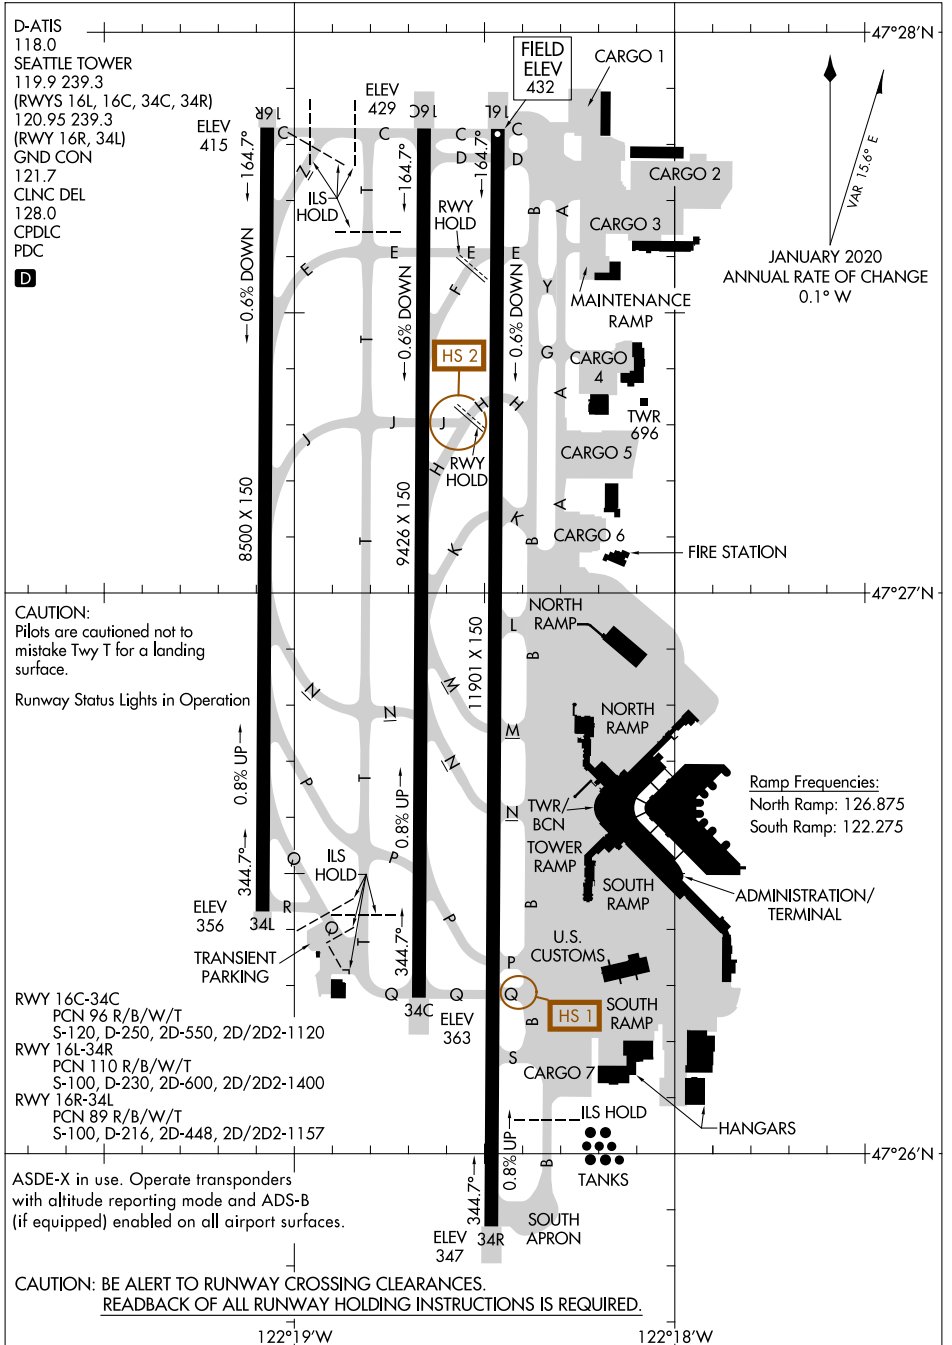

23110

AIRPORT DIAGRAM

AL-582 (FAA)

SEATTLE-TACOMA INTL (SEA)
SEATTLE, WASHINGTON

NW-1, 18 MAY 2023 to 15 JUN 2023

NW-1, 18 MAY 2023 to 15 JUN 2023

AIRPORT DIAGRAM

23110

SEATTLE, WASHINGTON

SEATTLE-TACOMA INTL (SEA)