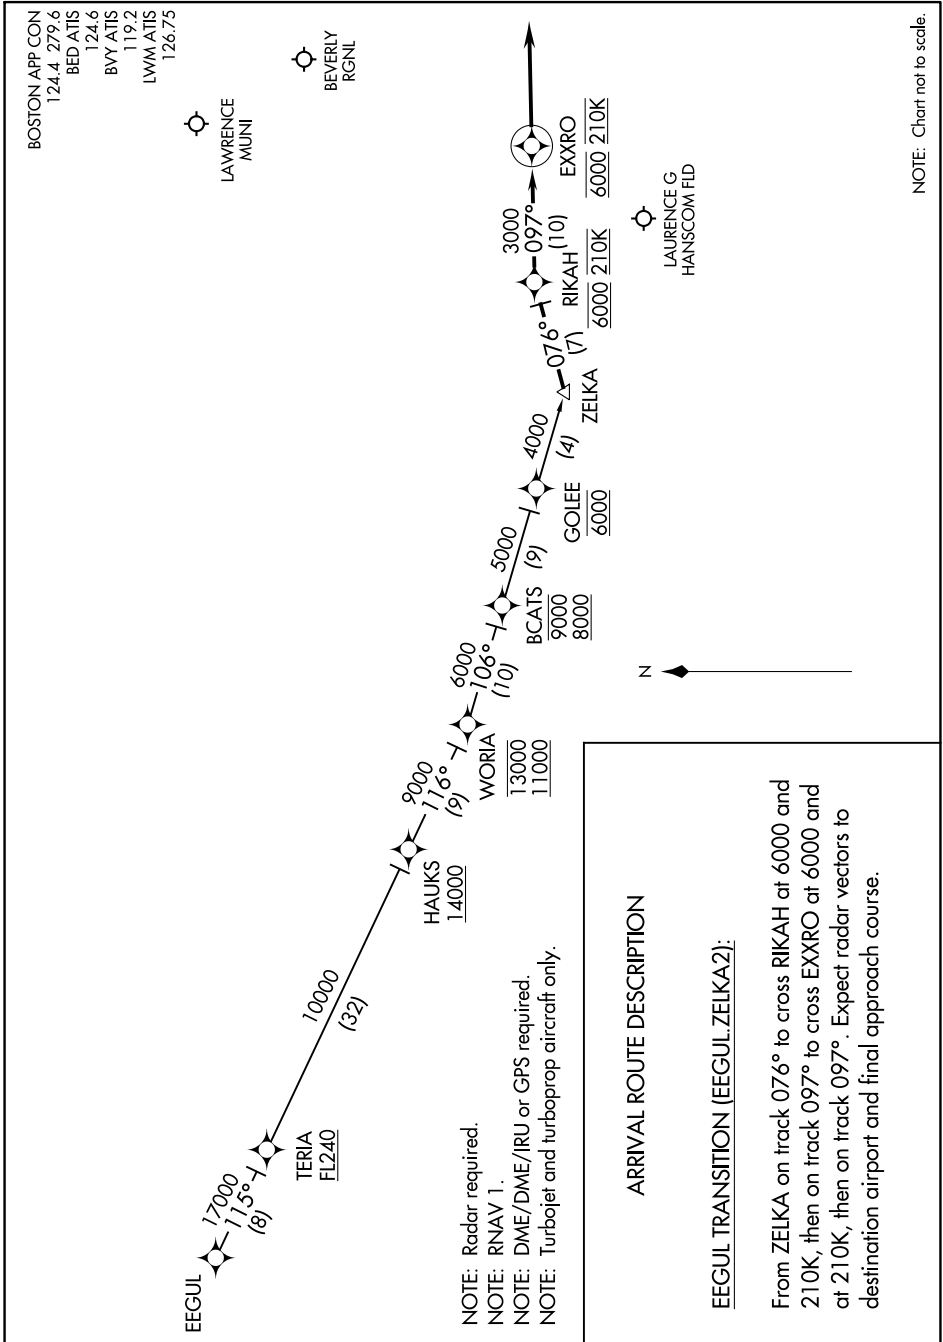

# ZELKA TWO ARRIVAL (RNAV)

BEDFORD, MASSACHUSETTS

NE-1, 18 MAY 2023 to 15 JUN 2023

NOTE: Chart not to scale.

NE-1, 18 MAY 2023 to 15 JUN 2023

# ZELKA TWO ARRIVAL (RNAV)

BEDFORD, MASSACHUSETTS