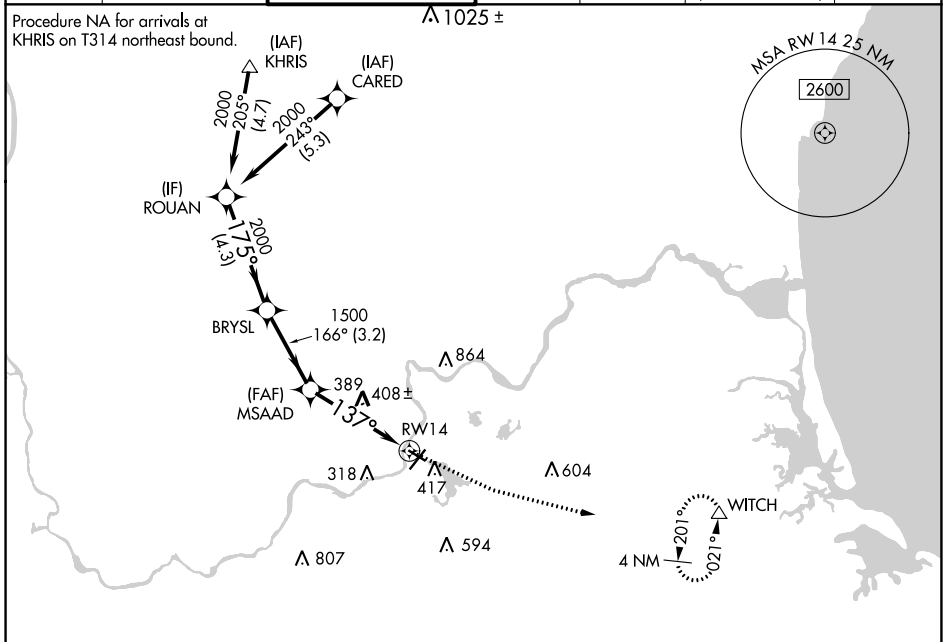

WAAS CH 99642 W14A	APP CRS 137°	Rwy Idg TDZE Apt Elev	3654 146 148
--	------------------------	-----------------------------	---

RNAV (GPS) RWY 14

LAWRENCE MUNI (LWM)

RNP APCH - GPS.
 ⚠ Circling to Rwy 32 NA at night.

MISSED APPROACH: Climbing left turn to 2000 direct WITCH and hold.

ATIS 126.75	BOSTON APP CON 124.4 279.6	LAWRENCE TOWER ★ 119.25 (CTAF) 0	GND CON 124.3	CLNC DEL 124.3	CLNC DEL 126.15 (When twr closed)	UNICOM 122.8
-----------------------	--------------------------------------	--	-------------------------	--------------------------	--	------------------------

NE-1, 18 MAY 2023 to 15 JUN 2023

NE-1, 18 MAY 2023 to 15 JUN 2023

	ELEV 148	TDZE 146			
	ROUAN	BRYSL	MSAAD	2000	WITCH
	2000	2000	1500		
	175°	166°	137°	1.3 NM to RWY 14	
	4.3 NM	3.2 NM	2.9 NM	1.3 NM	
CATEGORY	A	B	C	D	
LP MDA	580-1	434 (500-1)	580-1¼	434 (500-1¼)	
LNNAV MDA	660-1	514 (600-1)	660-1⅜	514 (600-1⅜)	
Ⓢ CIRCLING	740-1	592 (600-1)	840-2 692 (700-2)	1220-3 1072 (1100-3)	