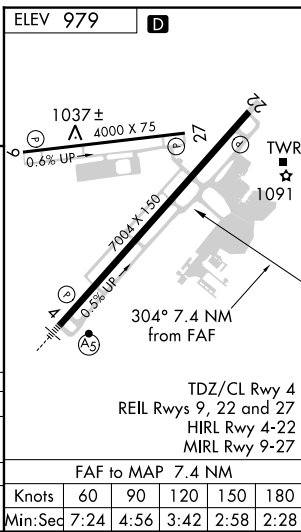

CATEGORY	A	B	C	D
C CIRCLING	1540-1 561 (600-1)		1540-1½ 561 (600-1½)	1600-2 621 (700-2)
IMRIC DME FIX MINIMUMS				
C CIRCLING	1460-1 481 (500-1)		1520-1½ 541 (600-1½)	1600-2 621 (700-2)

FAF to MAP 7.4 NM					
Knots	60	90	120	150	180
Min:Seq	7:24	4:56	3:42	2:58	2:28