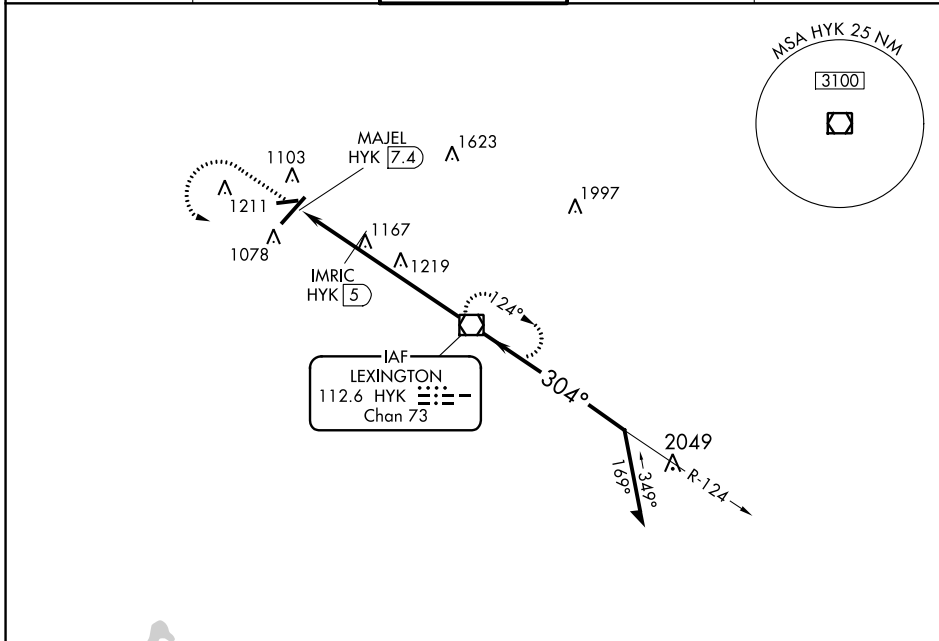

VOR/DME HYK 112.6 Chan 73	APP CRS 304°	Rwy Idg TDZE Apt Elev N/A N/A 979
---	------------------------	--

VOR-A
BLUE GRASS (LEX)

⚠ When local altimeter setting not received, use Frankfort altimeter setting and increase all MDAs 80 feet and visibility Cats C and D ¼ SM.

MISSED APPROACH: Climb to 3100 then left turn direct HYK VOR/DME and hold.

ATIS 126.3	LEXINGTON APP CON 120.15 259.3	LEXINGTON TOWER 119.1 257.8	GND CON 121.9	CLNC DEL 132.35
----------------------	--	---------------------------------------	-------------------------	---------------------------

FAF to MAP 7.4 NM					
Knots	60	90	120	150	180
Min:Seq	7:24	4:56	3:42	2:58	2:28