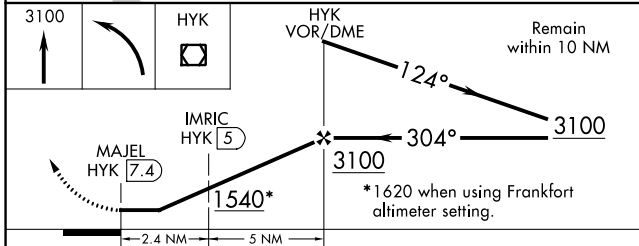

CATEGORY	A	B	C	D
C CIRCLING	1540-1 561 (600-1)		1540-1½ 561 (600-1½)	1600-2 621 (700-2)
IMRIC DME FIX MINIMUMS				
C CIRCLING	1460-1 481 (500-1)		1520-1½ 541 (600-1½)	1600-2 621 (700-2)

FAF to MAP 7.4 NM					
Knots	60	90	120	150	180
Min:Seq	7:24	4:56	3:42	2:58	2:28