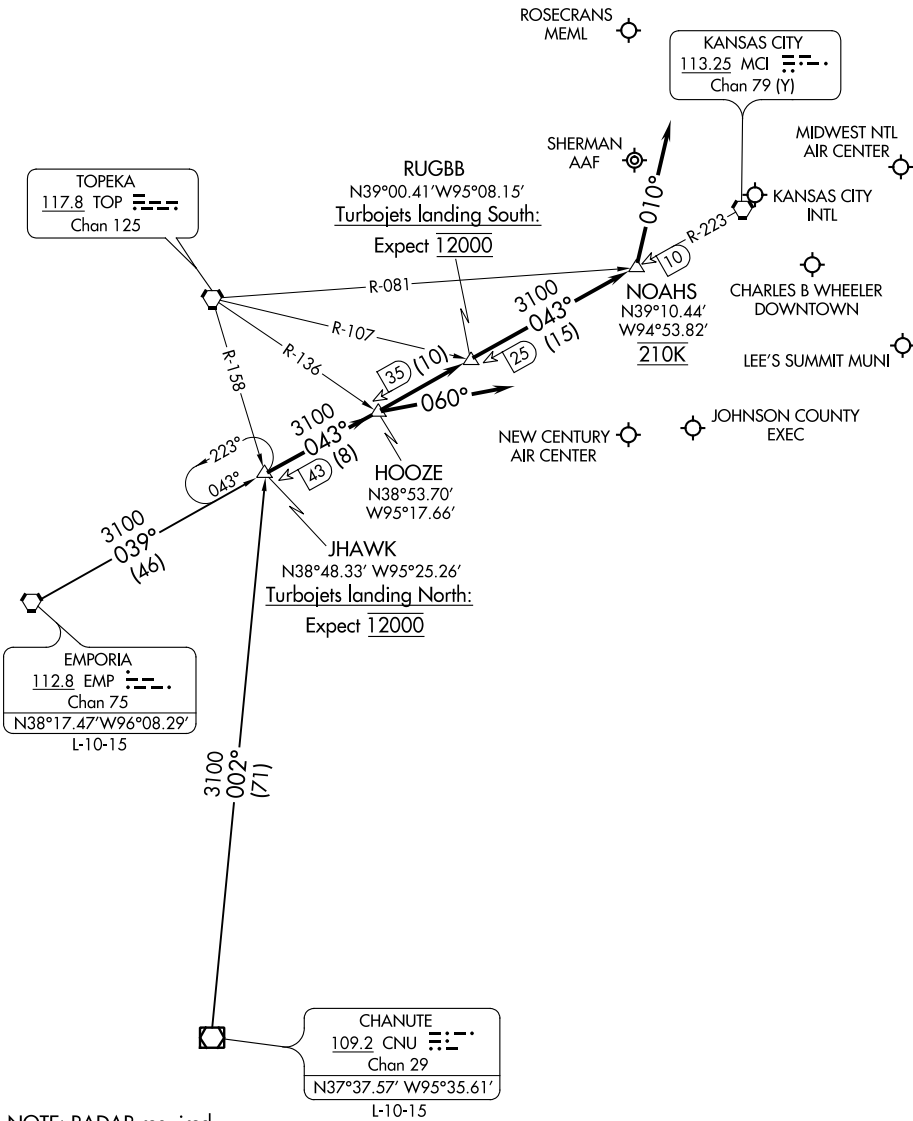

MCI D-ATIS
128.375
KANSAS CITY APP CON
120.95 318.1

NC-3, 18 MAY 2023 to 15 JUN 2023

NC-3, 18 MAY 2023 to 15 JUN 2023

NOTE: RADAR required.

NOTE: Chart not to scale.

(NARRATIVE ON FOLLOWING PAGE)