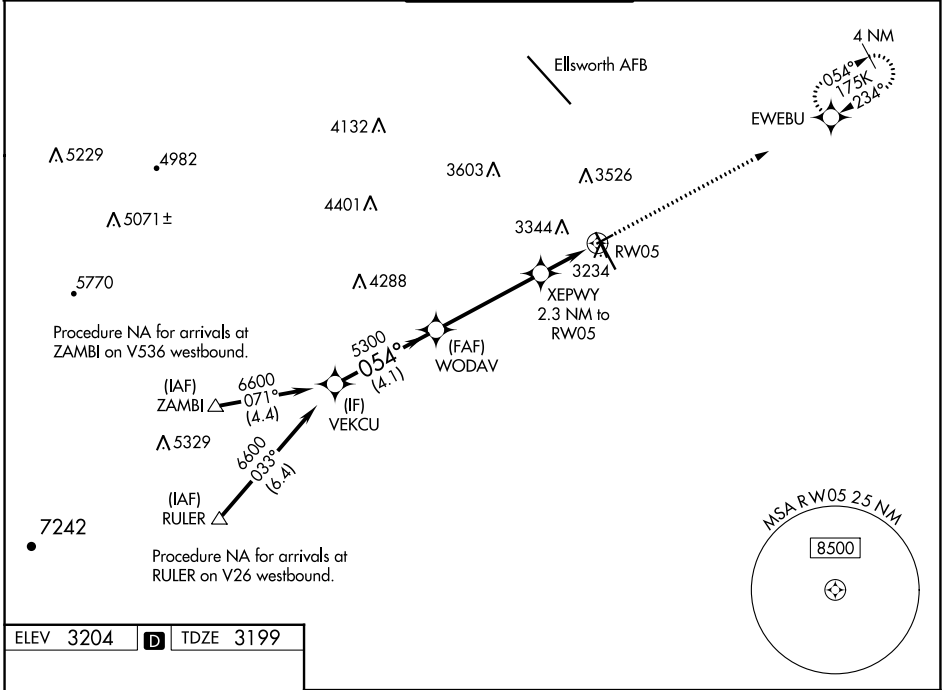

WAAS CH 82633 W05A	APP CRS 054°	Rwy Idg TDZE Apt Elev	3601 3199 3204
--	------------------------	-----------------------------	---

RNAV (GPS) RWY 5

RAPID CITY RGNL (RAP)

⚠ For uncompensated Baro-VNAV systems, LNAV/VNAV NA below -21°C (-5°F) or above 54°C (130°F). DME/DME RNP-0.3 NA. When local altimeter setting not received, use Ellsworth AFB altimeter setting and increase all DA 25 feet and all MDA 40 feet. VDP and Baro-VNAV NA with Ellsworth AFB altimeter setting.

⚠ MISSED APPROACH: Climb to 5300 direct EWEBU and hold.

ASOS 118.525	ELLSWORTH APP CON * 119.5 259.1	RAPID CITY TOWER * 125.85 (CTAF) 0 257.8	GND CON 121.9	UNICOM 122.95
------------------------	---	--	-------------------------	-------------------------

NC-1, 18 MAY 2023 to 15 JUN 2023

NC-1, 18 MAY 2023 to 15 JUN 2023