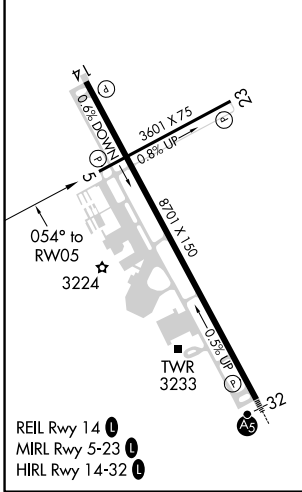

CATEGORY	A	B	C	D
LPV DA	3449-1	250 (300-1)		NA
LNAV/VNAV DA	3449-1	250 (300-1)		NA
LNAV MDA	3500-1	301 (300-1)		NA
C CIRCLING	3660-1 456 (500-1)	3840-1 636 (700-1)		NA

NC-1, 18 MAY 2023 to 15 JUN 2023

NC-1, 18 MAY 2023 to 15 JUN 2023