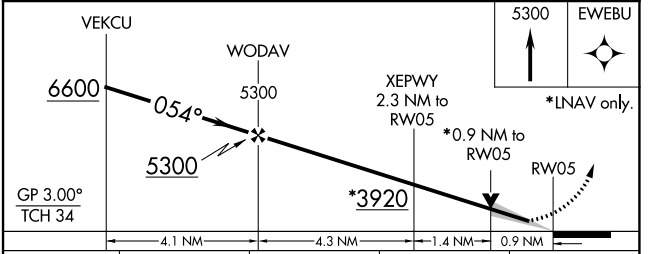

CATEGORY	A	B	C	D
LPV DA	3449-1	250 (300-1)		NA
LNAV/VNAV DA	3449-1	250 (300-1)		NA
LNAV MDA	3500-1	301 (300-1)		NA
C CIRCLING	3660-1 456 (500-1)	3840-1 636 (700-1)		NA

NC-1, 18 MAY 2023 to 15 JUN 2023

NC-1, 18 MAY 2023 to 15 JUN 2023