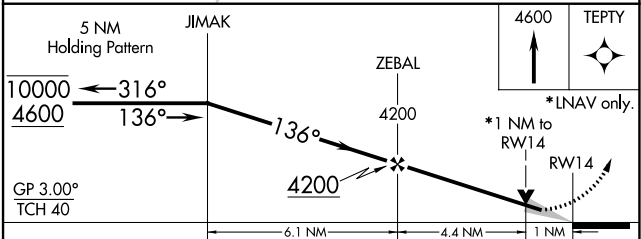

WAAS CH 61203 W14A	APP CRS 136°	Rwy Idg TDZE 2413 Apt Elev 2413
--	------------------------	---

RNAV (GPS) RWY 14

JIM KELLY FLD (LXN)

RNP APCH. ▼ Circling NA to Rwys 1 and 19.	MISSED APPROACH: Climb to 4600 direct TEPTY and hold.
--	---

AWOS-3 121.025	DENVER CENTER 132.7 226.675	UNICOM 123.0 (CTAF) 📻
--------------------------	---------------------------------------	--

ELEV 2413	TDZE 2413
-----------	-----------

CATEGORY	A	B	C	D
LPV DA	2663-1 250 (300-1)			
LNNAV MDA	2780-1 367 (400-1)			2780-1¼ 367 (400-1¼)
C CIRCLING	2860-1 447 (500-1)	2940-1 527 (600-1)	2940-1½ 527 (600-1½)	2980-2 567 (600-2)