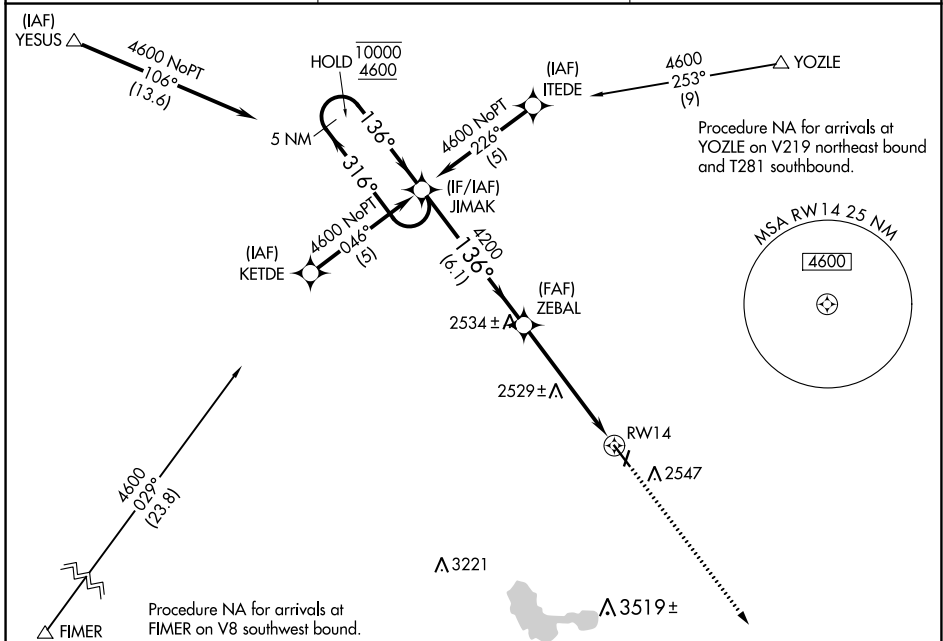

WAAS CH 61203 W14A	APP CRS 136°	Rwy Idg TDZE 2413 Apt Elev 2413
--	------------------------	---

RNAV (GPS) RWY 14

JIM KELLY FLD (LXN)

RNP APCH. ▼ Circling NA to Rwys 1 and 19.	MISSED APPROACH: Climb to 4600 direct TEPTY and hold.
--	---

AWOS-3 121.025	DENVER CENTER 132.7 226.675	UNICOM 123.0 (CTAF) 📻
--------------------------	---------------------------------------	--

ELEV 2413	TDZE 2413
-----------	-----------

CATEGORY	A	B	C	D
LPV DA	2663-1 250 (300-1)			
LNNAV MDA	2780-1 367 (400-1)			2780-1¼ 367 (400-1¼)
C CIRCLING	2860-1 447 (500-1)	2940-1 527 (600-1)	2940-1½ 527 (600-1½)	2980-2 567 (600-2)

NC-2, 18 MAY 2023 to 15 JUN 2023

NC-2, 18 MAY 2023 to 15 JUN 2023