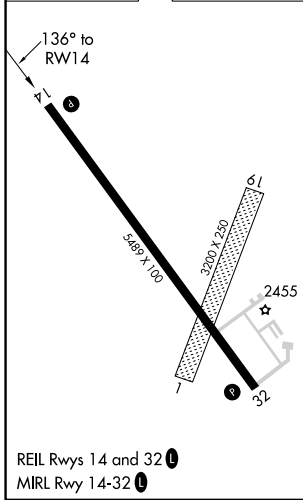

CATEGORY	A	B	C	D
LPV DA	2663-1 250 (300-1)			
LNNAV MDA	2780-1 367 (400-1)			2780-1¼ 367 (400-1¼)
C CIRCLING	2860-1 447 (500-1)	2940-1 527 (600-1)	2940-1½ 527 (600-1½)	2980-2 567 (600-2)

NC-2, 18 MAY 2023 to 15 JUN 2023

NC-2, 18 MAY 2023 to 15 JUN 2023