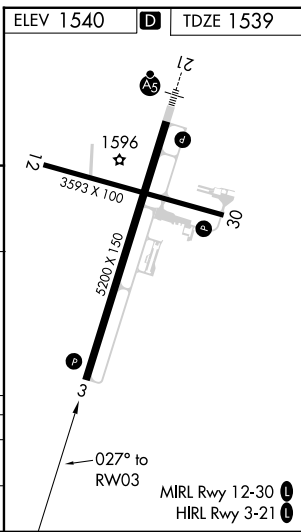

RNAV (GPS) RWY 3

VENANGO RGNL (FKL)

APP CRS 027°	Rwy Idg 5200
	TDZE 1539
	Apt Elev 1540

RNP APCH.
 ⚠ Rwy 3 helicopter visibility reduction below 3/4 SM NA.
 ⚠ Circling Rwy 12 NA at night.

MISSED APPROACH: Climbing left turn to 3200 direct BUVCA and hold.

CATEGORY	A	B	C	D
LNVA MDA	1980-1	441 (500-1)	1980-1 3/8	441 (500-1 3/8)
CIRCLING	1980-1 440 (500-1)	2000-1 460 (500-1)	2040-1 1/2 500 (500-1 1/2)	2100-2 560 (600-2)