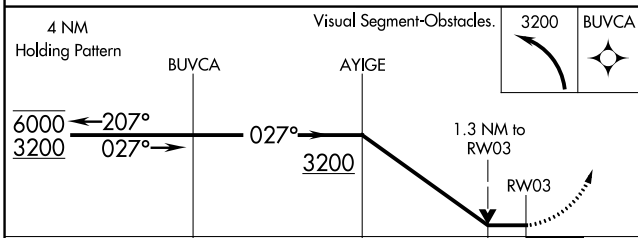

RNAV (GPS) RWY 3

VENANGO RGNL (FKL)

APP CRS 027°	Rwy Idg 5200
	TDZE 1539
	Apt Elev 1540

RNP APCH.
 ⚠ Rwy 3 helicopter visibility reduction below 3/4 SM NA.
 ⚠ Circling Rwy 12 NA at night.

MISSED APPROACH: Climbing left turn to 3200 direct BUVCA and hold.

AWOS-3PT 118.175	YOUNGSTOWN APP CON ★ 126.25 322.3	CLNC DEL 126.25	UNICOM 122.7 (CTAF) 1
----------------------------	---	---------------------------	--

NE-4, 18 MAY 2023 to 15 JUN 2023

NE-4, 18 MAY 2023 to 15 JUN 2023

CATEGORY	A	B	C	D
LNVA MDA	1980-1	441 (500-1)	1980-1 3/8	441 (500-1 3/8)
CIRCLING	1980-1 440 (500-1)	2000-1 460 (500-1)	2040-1 1/2 500 (500-1 1/2)	2100-2 560 (600-2)