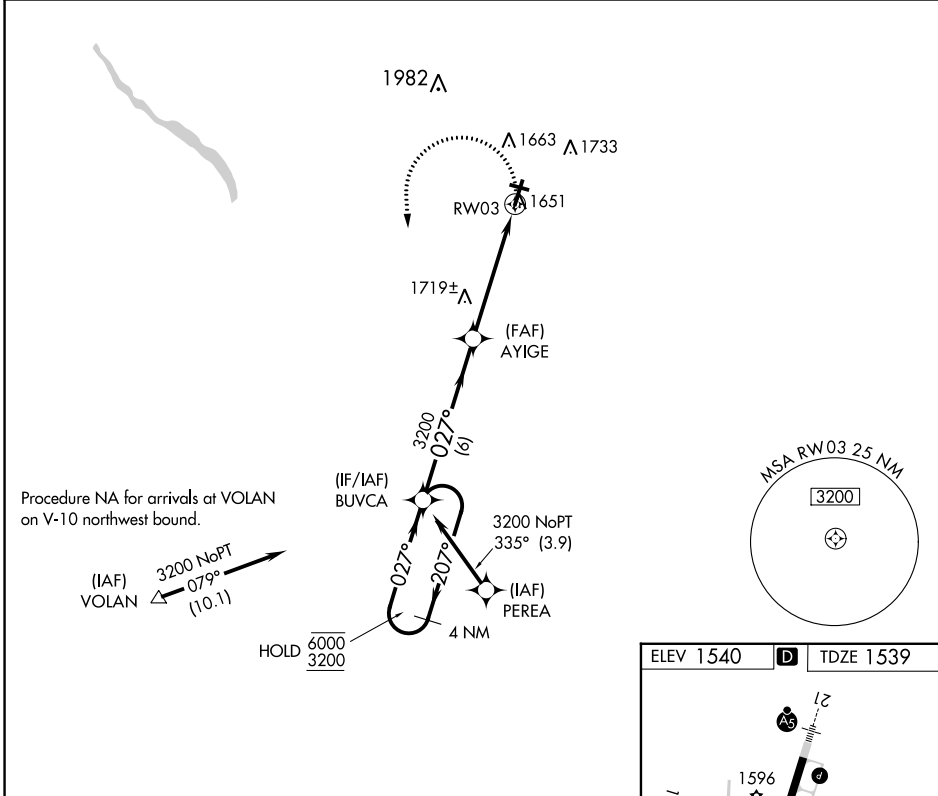

RNAV (GPS) RWY 3

VENANGO RGNL (FKL)

APP CRS 027°	Rwy Idg 5200
	TDZE 1539
	Apt Elev 1540

RNP APCH.
 ⚠ Rwy 3 helicopter visibility reduction below 3/4 SM NA.
 ⚠ Circling Rwy 12 NA at night.

MISSED APPROACH: Climbing left turn to 3200 direct BUVCA and hold.

AWOS-3PT 118.175	YOUNGSTOWN APP CON ★ 126.25 322.3	CLNC DEL 126.25	UNICOM 122.7 (CTAF) 1
----------------------------	---	---------------------------	--

NE-4, 18 MAY 2023 to 15 JUN 2023

NE-4, 18 MAY 2023 to 15 JUN 2023

CATEGORY	A	B	C	D
LNVA MDA	1980-1	441 (500-1)	1980-1 3/8	441 (500-1 3/8)
CIRCLING	1980-1 440 (500-1)	2000-1 460 (500-1)	2040-1 1/2 500 (500-1 1/2)	2100-2 560 (600-2)