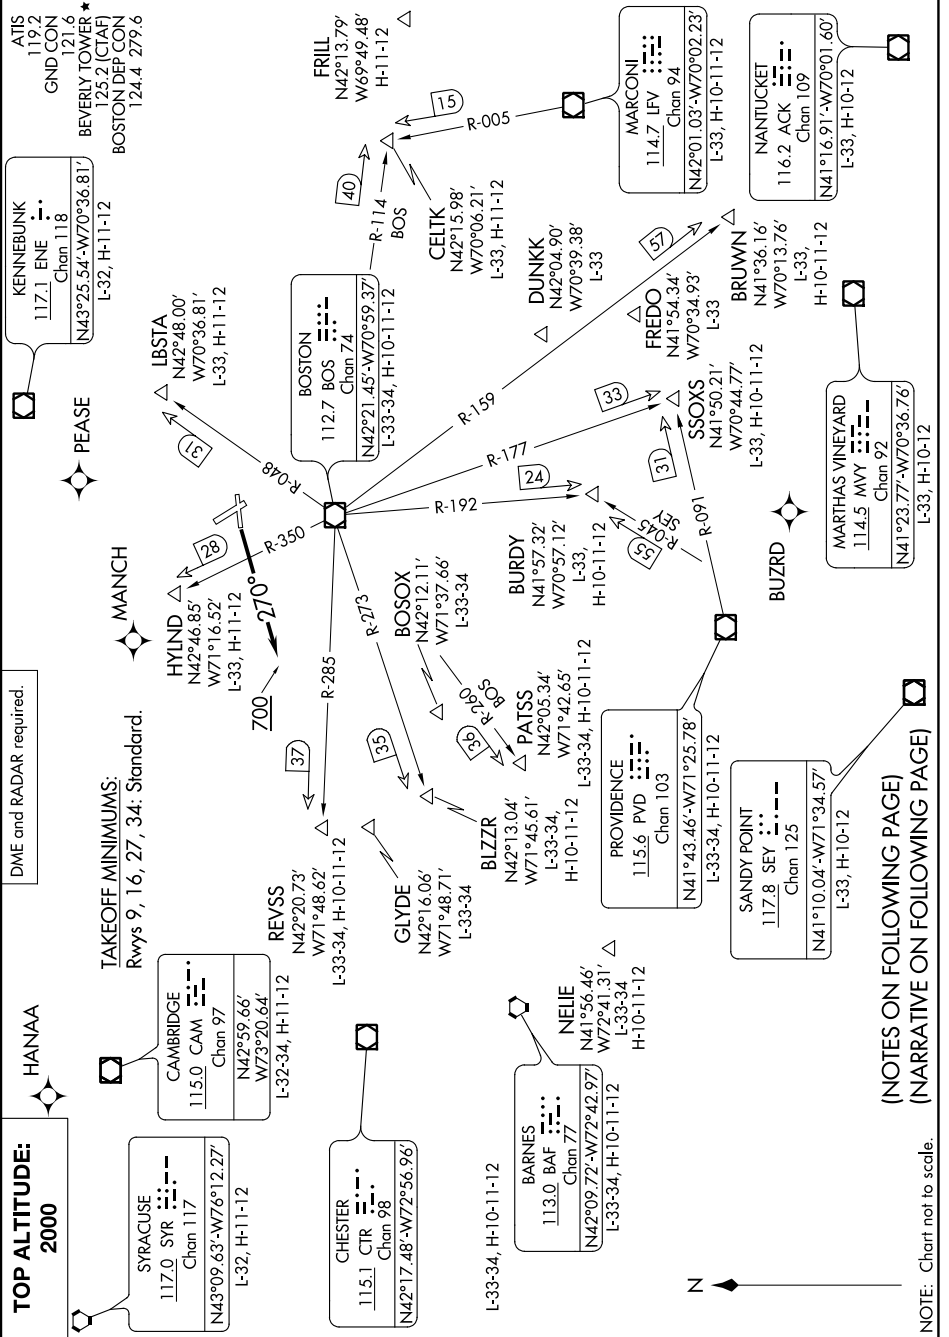

# BEVERLY THREE DEPARTURE

AL-5039 (FAA)

BEVERLY RGNL (BVY)  
BEVERLY, MASSACHUSETTS

NE-1, 18 MAY 2023 to 15 JUN 2023

# BEVERLY THREE DEPARTURE

BEVERLY, MASSACHUSETTS  
BEVERLY RGNL (BVY)

(NOTES ON FOLLOWING PAGE)  
(NARRATIVE ON FOLLOWING PAGE)

NOTE: Chart not to scale.

NE-1, 18 MAY 2023 to 15 JUN 2023