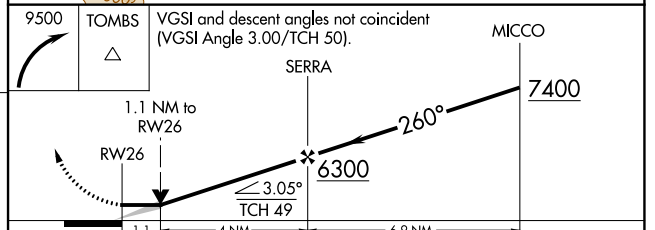

APP CRS
260°

Rwy Idg **12001**
TDZE **4629**
Apt Elev **4719**

RNAV (GPS) RWY 26

SIERRA VISTA MUNI-LIBBY AAF (FHU)

RNP APCH.		MISSED APPROACH: Climbing right turn to 9500 direct TOMBS and hold, continue climb-in-hold to 9500.			
ASR/PAR		LIBBY TOWER* 124.95 (CTAF) 284.75		GND CON 121.7 268.7	UNICOM 122.95
ATIS 134.75 263.025	LIBBY AAF GCA* 127.05 254.25				

CATEGORY	A	B	C	D
INAV MDA	5040-1	411 (400-1)	5040-1¼	411 (400-1¼)
CIRCLING	5160-1 441 (500-1)	5180-1 461 (500-1)	5180-1½ 461 (500-1½)	5280-2 561 (600-2)

SW-4, 18 MAY 2023 to 15 JUN 2023

SW-4, 18 MAY 2023 to 15 JUN 2023