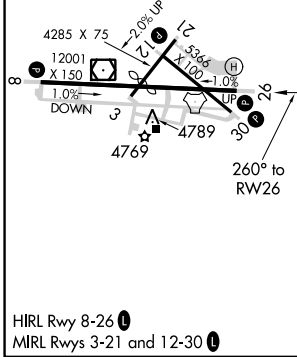

APP CRS
260°

Rwy Idg **12001**
TDZE **4629**
Apt Elev **4719**

RNAV (GPS) RWY 26

SIERRA VISTA MUNI-LIBBY AAF (FHU)

RNP APCH.		MISSED APPROACH: Climbing right turn to 9500 direct TOMBS and hold, continue climb-in-hold to 9500.			
ASR/PAR		LIBBY TOWER* 124.95 (CTAF) 284.75		GND CON 121.7 268.7	UNICOM 122.95
ATIS 134.75 263.025	LIBBY AAF GCA* 127.05 254.25				

CATEGORY	A	B	C	D
INAV MDA	5040-1	411 (400-1)	5040-1¼	411 (400-1¼)
CIRCLING	5160-1 441 (500-1)	5180-1 461 (500-1)	5180-1½ 461 (500-1½)	5280-2 561 (600-2)

SW-4, 18 MAY 2023 to 15 JUN 2023

SW-4, 18 MAY 2023 to 15 JUN 2023