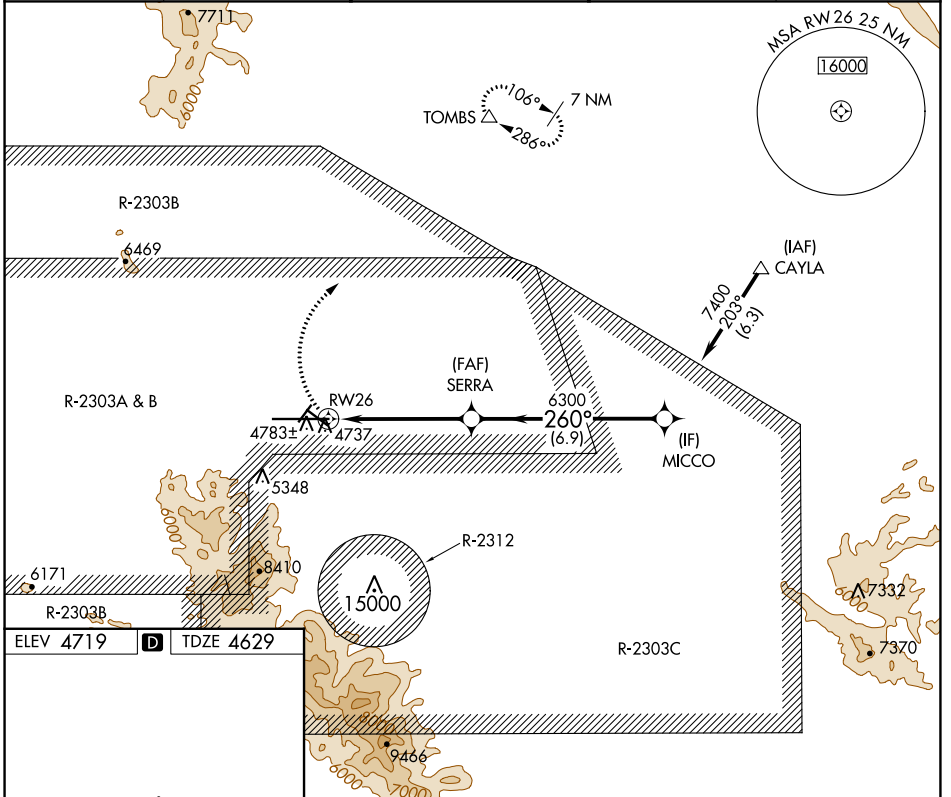

APP CRS
260°

Rwy Idg **12001**
TDZE **4629**
Apt Elev **4719**

RNAV (GPS) RWY 26

SIERRA VISTA MUNI-LIBBY AAF (FHU)

RNP APCH.		MISSED APPROACH: Climbing right turn to 9500 direct TOMBS and hold, continue climb-in-hold to 9500.			
ASR/PAR		LIBBY TOWER* 124.95 (CTAF) 284.75		GND CON 121.7 268.7	UNICOM 122.95
ATIS 134.75 263.025	LIBBY AAF GCA* 127.05 254.25				

CATEGORY	A	B	C	D
INAV MDA	5040-1	411 (400-1)	5040-1¼	411 (400-1¼)
CIRCLING	5160-1 441 (500-1)	5180-1 461 (500-1)	5180-1½ 461 (500-1½)	5280-2 561 (600-2)

SW-4, 18 MAY 2023 to 15 JUN 2023

SW-4, 18 MAY 2023 to 15 JUN 2023