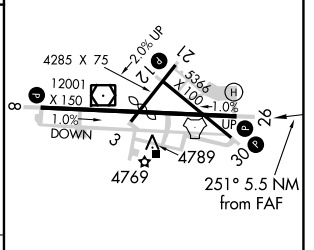

TACAN ARH Chan 53 (111.6)	APP CRS 251°	Rwy Idg 12001 TDZE 4629 Apt Elev 4719
---	------------------------	--

TACAN RWY 26

SIERRA VISTA MUNI-LIBBY AAF (FHU)

<p>ASR/PAR</p>	<p>Circling NA south of Rwy 8 and 30.</p>	<p>MISSED APPROACH: Climb to 5300 then climbing right turn to 9500 on ARH R-018 to TOMBS INT/DUG 36 DME and hold.</p>
----------------	---	---

<p>5300</p> <p>9500</p> <p>TOMBS</p> <p>VGSI and descent angles not coincident (VGSI Angle 3.00/TCH 80).</p>	<p>ARH R-018</p>
--	------------------

CATEGORY	A	B	C	D	E
S-26	5100-1	471 (400-1)	5100-1¼ 471 (400-1¼)	5100-1½ 471 (400-1½)	5100-1¾ 471 (400-1¾)
CIRCLING	5160-1 441 (500-1)	5180-1 461 (500-1)	5180-1½ 461 (500-1½)	5280-2	561 (600-2)