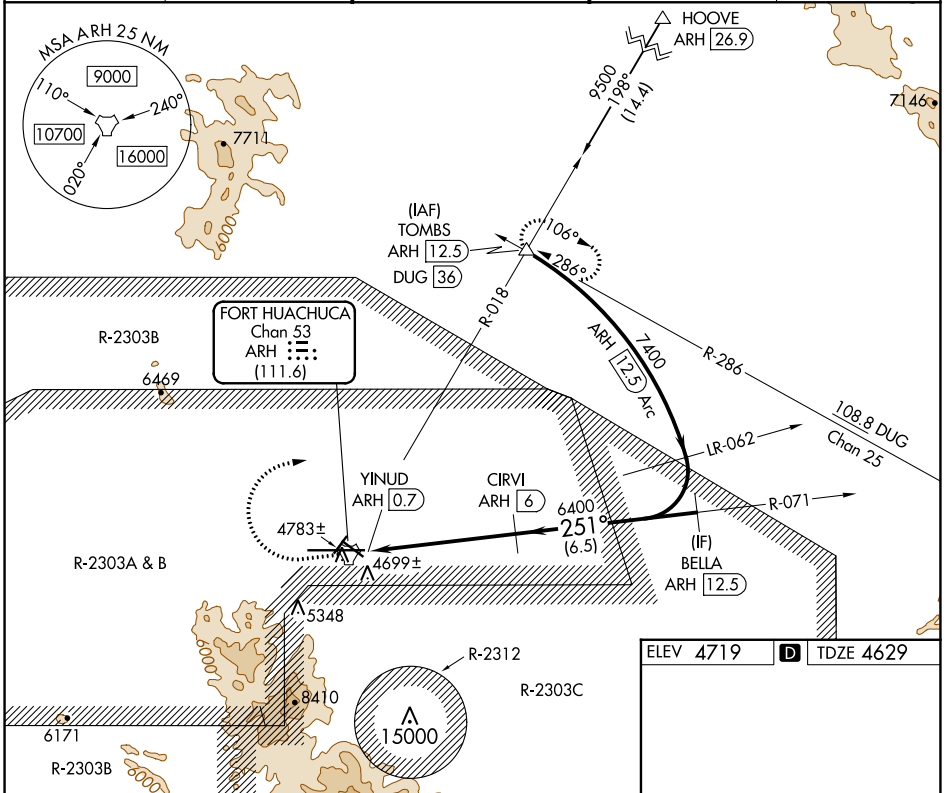

TACAN ARH Chan 53 (111.6)	APP CRS 251°	Rwy Idg 12001 TDZE 4629 Apt Elev 4719
---	------------------------	--

TACAN RWY 26

SIERRA VISTA MUNI-LIBBY AAF (FHU)

<p>ASR/PAR</p>	<p>Circling NA south of Rwy 8 and 30.</p>	<p>MISSED APPROACH: Climb to 5300 then climbing right turn to 9500 on ARH R-018 to TOMBS INT/DUG 36 DME and hold.</p>
----------------	---	---

<p>ATIS 134.75 263.025</p>	<p>LIBBY AAF GCA★ 127.05 254.25</p>	<p>LIBBY TOWER★ 124.95 (CTAF) 284.75</p>	<p>GND CON 121.7 268.7</p>	<p>UNICOM 122.95</p>
---------------------------------------	--	---	---------------------------------------	---------------------------------

<p>5300</p> <p>9500</p> <p>TOMBS</p> <p>VGSI and descent angles not coincident (VGSI Angle 3.00/TCH 80).</p>	<p>ARH R-018</p>
--	------------------

CATEGORY	A	B	C	D	E
S-26	5100-1	471 (400-1)	5100-1¼ 471 (400-1¼)	5100-1½ 471 (400-1½)	5100-1¾ 471 (400-1¾)
CIRCLING	5160-1 441 (500-1)	5180-1 461 (500-1)	5180-1½ 461 (500-1½)	5280-2	561 (600-2)

HIRL Rwy 8-26

MIRL Rwy 3-21 and 12-30

SW-4, 18 MAY 2023 to 15 JUN 2023

SW-4, 18 MAY 2023 to 15 JUN 2023