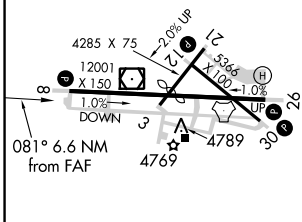

TACAN ARH Chan 53 (111.6)	APP CRS 081°	Rwy ldg TDZE Apt Elev 12001 4719 4719
--	------------------------	---

TACAN RWY 8

SIERRA VISTA MUNI-LIBBY AAF (FHU)

ASR/PAR Circling NA south of Rwy 8 and 30. MISSED APPROACH: Climb to 5500 then climbing left turn to 9500 on ARH R-018 to TOMBS INT/DUG 36 DME and hold.

CATEGORY	A	B	C	D	E
S-8	5260-1 541 (600-1)	5260-1½ 541 (600-1½)	5260-1¾ 541 (600-1¾)	5260-2 541 (600-2)	5260-2 541 (600-2)
CIRCLING	5260-1 541 (600-1)	5260-1½ 541 (600-1½)	5280-2 561 (600-2)		

SW-4, 18 MAY 2023 to 15 JUN 2023