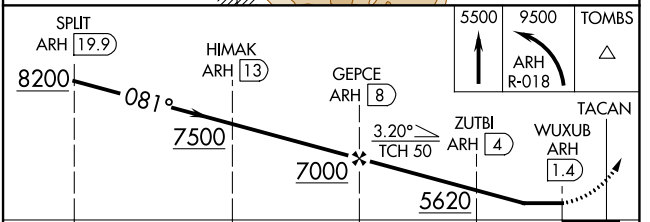

TACAN ARH Chan 53 (111.6)	APP CRS 081°	Rwy ldg TDZE Apt Elev 12001 4719 4719
--	------------------------	---

TACAN RWY 8

SIERRA VISTA MUNI-LIBBY AAF (FHU)

ASR/PAR Circling NA south of Rwy 8 and 30. MISSED APPROACH: Climb to 5500 then climbing left turn to 9500 on ARH R-018 to TOMBS INT/DUG 36 DME and hold.

CATEGORY	A	B	C	D	E
S-8	5260-1 541 (600-1)	5260-1½ 541 (600-1½)	5260-1¾ 541 (600-1¾)	5260-2 541 (600-2)	5260-2 541 (600-2)
CIRCLING	5260-1 541 (600-1)	5260-1½ 541 (600-1½)	5280-2 561 (600-2)		

SW-4, 18 MAY 2023 to 15 JUN 2023