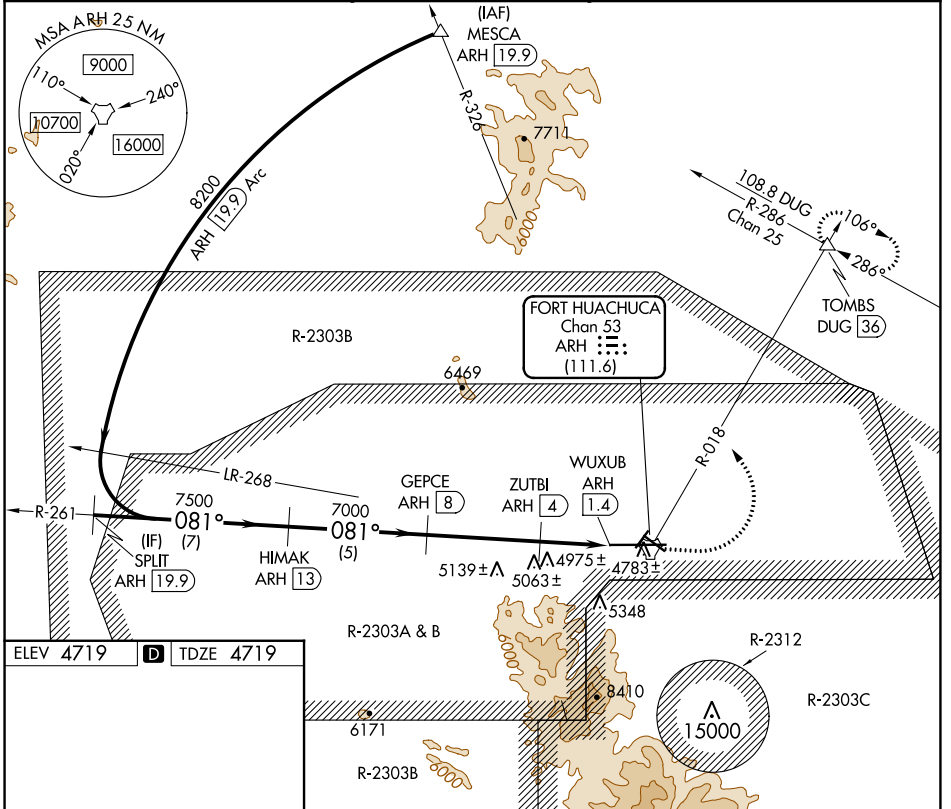

TACAN ARH Chan 53 (111.6)	APP CRS 081°	Rwy ldg TDZE Apt Elev 12001 4719 4719
--	------------------------	---

TACAN RWY 8

SIERRA VISTA MUNI-LIBBY AAF (FHU)

ASR/PAR Circling NA south of Rwy 8 and 30. MISSED APPROACH: Climb to 5500 then climbing left turn to 9500 on ARH R-018 to TOMBS INT/DUG 36 DME and hold.

CATEGORY	A	B	C	D	E
S-8	5260-1 541 (600-1)	5260-1½ 541 (600-1½)	5260-1¾ 541 (600-1¾)	5260-2 541 (600-2)	5260-2 541 (600-2)
CIRCLING	5260-1 541 (600-1)	5260-1½ 541 (600-1½)	5280-2 561 (600-2)		

SW-4, 18 MAY 2023 to 15 JUN 2023

SW-4, 18 MAY 2023 to 15 JUN 2023