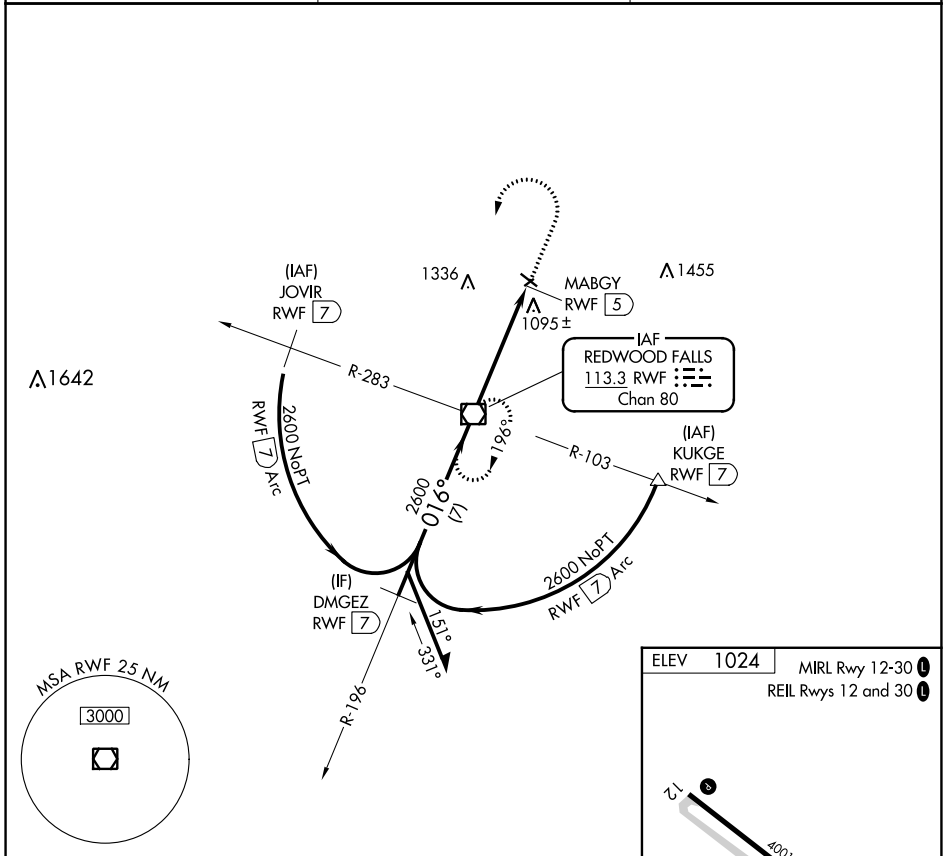

VOR/DME RWF 113.3 Chan 80	APP CRS 016°	Rwy Idg TDZE Apt Elev N/A N/A 1024
---	------------------------	--

VOR-A

REDWOOD FALLS MUNI (RWF)

⚠ When local altimeter setting not received, use Olivia Rgnl altimeter setting and increase all MDA 40 feet.

MISSED APPROACH: Climb to 2000 then climbing left turn to 2600 direct RWF VOR/DME and hold.

ASOS 126.575	MINNEAPOLIS CENTER 127.1 290.2	UNICOM 123.0 (CTAF)
------------------------	--	-------------------------------

NC-1, 18 MAY 2023 to 15 JUN 2023

NC-1, 18 MAY 2023 to 15 JUN 2023

CATEGORY	A	B	C	D	FAF to MAP 5 NM					
CIRCLING	1540-1 516 (600-1)	1660-1 636 (700-1)	1700-2 676 (700-2)	1700-2 1/4 676 (700-2 1/4)	Knots	60	90	120	150	180
					Min:Sec	5:00	3:20	2:30	2:00	1:40