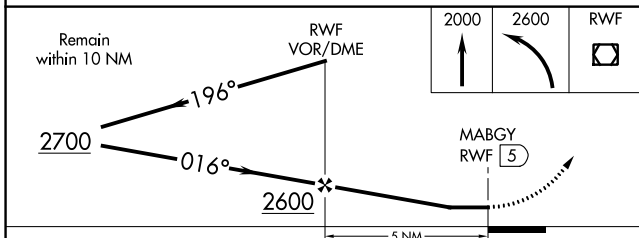

VOR/DME RWF 113.3 Chan 80	APP CRS 016°	Rwy Idg TDZE Apt Elev N/A N/A 1024
---	------------------------	--

VOR-A

REDWOOD FALLS MUNI (RWF)

⚠ When local altimeter setting not received, use Olivia Rgnl altimeter setting and increase all MDA 40 feet.

MISSED APPROACH: Climb to 2000 then climbing left turn to 2600 direct RWF VOR/DME and hold.

ASOS 126.575	MINNEAPOLIS CENTER 127.1 290.2	UNICOM 123.0 (CTAF)
------------------------	--	-------------------------------

NC-1, 18 MAY 2023 to 15 JUN 2023

NC-1, 18 MAY 2023 to 15 JUN 2023

CATEGORY	A	B	C	D	FAF to MAP 5 NM					
CIRCLING	1540-1 516 (600-1)	1660-1 636 (700-1)	1700-2 676 (700-2)	1700-2 1/4 676 (700-2 1/4)	Knots	60	90	120	150	180
					Min:Sec	5:00	3:20	2:30	2:00	1:40