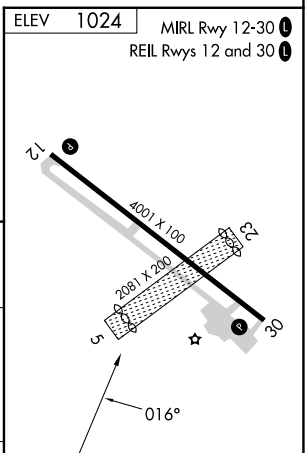

VOR/DME RWF 113.3 Chan 80	APP CRS 016°	Rwy Idg TDZE Apt Elev N/A N/A 1024
---	------------------------	--

VOR-A

REDWOOD FALLS MUNI (RWF)

⚠ When local altimeter setting not received, use Olivia Rgnl altimeter setting and increase all MDA 40 feet.

MISSED APPROACH: Climb to 2000 then climbing left turn to 2600 direct RWF VOR/DME and hold.

ASOS 126.575	MINNEAPOLIS CENTER 127.1 290.2	UNICOM 123.0 (CTAF)
------------------------	--	-------------------------------

NC-1, 18 MAY 2023 to 15 JUN 2023

NC-1, 18 MAY 2023 to 15 JUN 2023

CATEGORY	A	B	C	D	FAF to MAP 5 NM					
CIRCLING	1540-1 516 (600-1)	1660-1 636 (700-1)	1700-2 676 (700-2)	1700-2 1/4 676 (700-2 1/4)	Knots	60	90	120	150	180
					Min:Sec	5:00	3:20	2:30	2:00	1:40