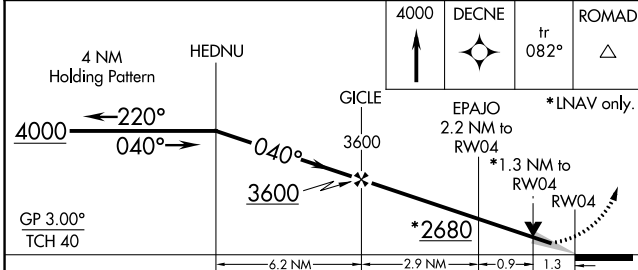

WAAS CH 66023 W04A	APP CRS 040°	Rwy Idg TDZE Apt Elev	4501 1944 1961
--	------------------------	-----------------------------	---

RNAV (GPS) RWY 4

HASTINGS MUNI (HSI)

⚠ For uncompensated Baro-VNAV systems, LNAV/VNAV NA below -18°C (0°F) or above 54°C (130°F). DME/DME RNP-0.3 NA. When local altimeter setting not received, use Grand Island altimeter setting and increase all DAs/MDAs 80 feet, and visibility Circling Cat C ¼ SM. Baro-VNAV and VDP NA when using Grand Island altimeter setting.

MISSED APPROACH: Climb to 4000 direct DECNE and on track 082° to ROMAD and hold.

ASOS 120.525	MINNEAPOLIS CENTER 119.4 278.8	UNICOM 122.8 (CTAF)
------------------------	--	-------------------------------

NC-2, 18 MAY 2023 to 15 JUN 2023

NC-2, 18 MAY 2023 to 15 JUN 2023

ELEV 1961	TDZE 1944
-----------	-----------

CATEGORY	A	B	C	D
LPV DA	2194-1	250 (300-1)		NA
LNAV/VNAV DA	2267-1½	323 (400-1½)		NA
LNAV MDA	2380-1	436 (500-1)	2380-1½ 436 (500-1½)	NA
CIRCLING	2380-1 419 (500-1)	2540-1 579 (600-1)	2540-1½ 579 (600-1½)	NA