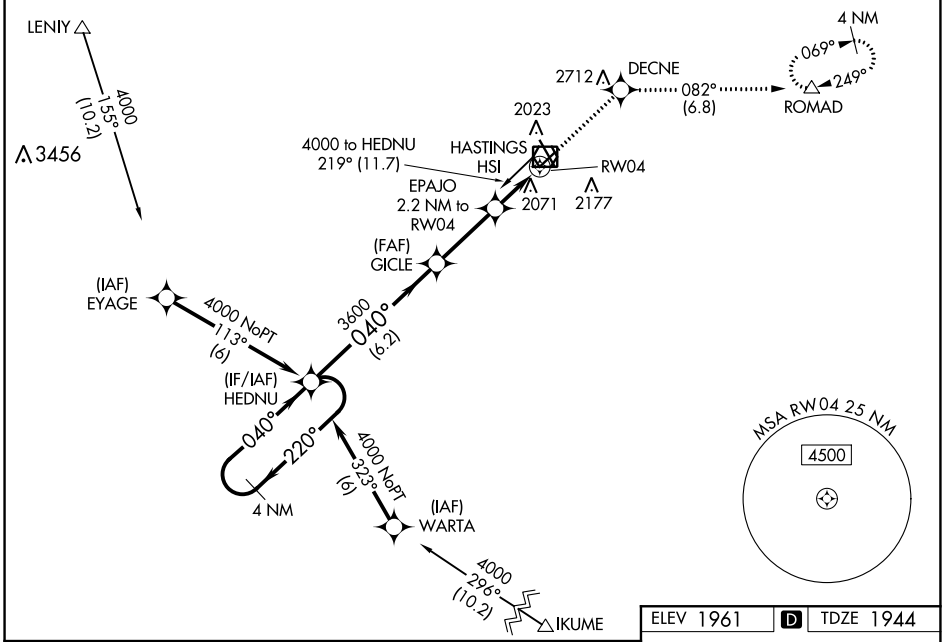

WAAS CH 66023 W04A	APP CRS 040°	Rwy Idg TDZE Apt Elev	4501 1944 1961
--	------------------------	-----------------------------	---

RNAV (GPS) RWY 4

HASTINGS MUNI (HSI)

⚠ For uncompensated Baro-VNAV systems, LNAV/VNAV NA below -18°C (0°F) or above 54°C (130°F). DME/DME RNP-0.3 NA. When local altimeter setting not received, use Grand Island altimeter setting and increase all DAs/MDAs 80 feet, and visibility Circling Cat C ¼ SM. Baro-VNAV and VDP NA when using Grand Island altimeter setting.

MISSED APPROACH: Climb to 4000 direct DECNE and on track 082° to ROMAD and hold.

ASOS 120.525	MINNEAPOLIS CENTER 119.4 278.8	UNICOM 122.8 (CTAF)
------------------------	--	-------------------------------

NC-2, 18 MAY 2023 to 15 JUN 2023

NC-2, 18 MAY 2023 to 15 JUN 2023

ELEV 1961	TDZE 1944
-----------	-----------

CATEGORY	A	B	C	D
LPV DA	2194-1	250 (300-1)		NA
LNAV/VNAV DA	2267-1½	323 (400-1½)		NA
LNAV MDA	2380-1	436 (500-1)	2380-1½ 436 (500-1½)	NA
CIRCLING	2380-1 419 (500-1)	2540-1 579 (600-1)	2540-1½ 579 (600-1½)	NA