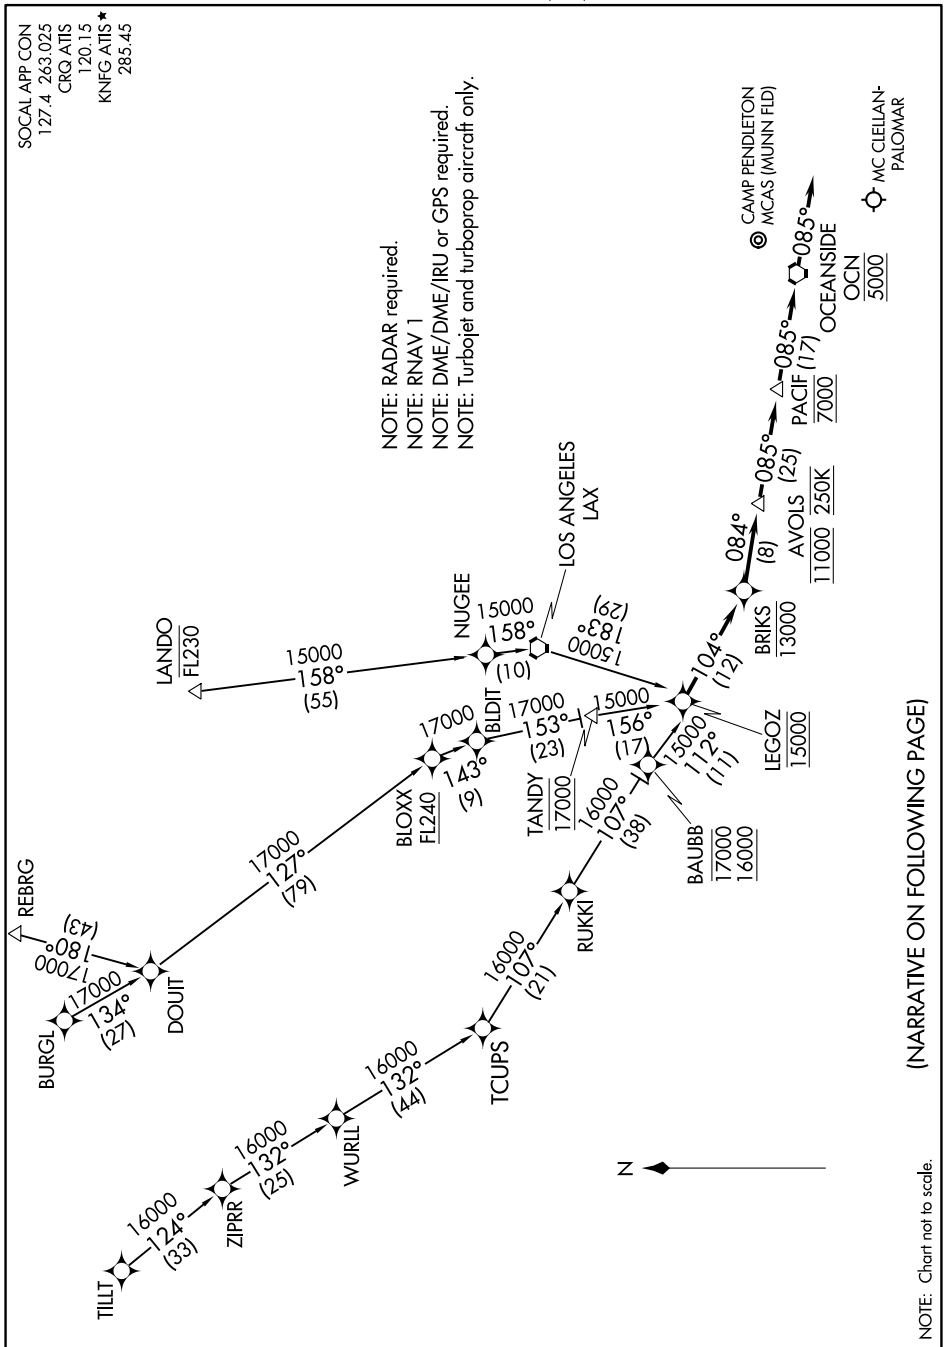

LEGOZ TWO ARRIVAL (RNAV)

AL-5310 (FAA)

CARLSBAD, CALIFORNIA

SOCAL APP CON
 127.4 263.025
 CRQ ATIS
 120.15
 KNFG ATIS *
 285.45

NOTE: RADAR required.
 NOTE: RNAV 1
 NOTE: DME/DME/IRU or GPS required.
 NOTE: Turbojet and turboprop aircraft only.

SW-3, 18 MAY 2023 to 15 JUN 2023

(NARRATIVE ON FOLLOWING PAGE)

SW-3, 18 MAY 2023 to 15 JUN 2023

LEGOZ TWO ARRIVAL (RNAV)

CARLSBAD, CALIFORNIA

NOTE: Chart not to scale.