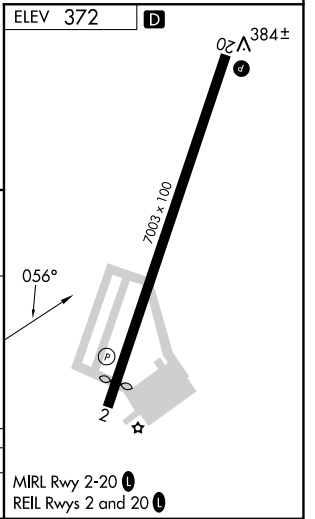

VORTAC FAM 115.7 Chan 104	APP CRS 056°	Rwy Idg TDZE Apt Elev 372	N/A N/A 372

VOR-A
PERRYVILLE RGNL (PCD)

▽ △	DME required.	MISSED APPROACH: Climb to 1500 then climbing left turn to 2400 on FAM VORTAC R-056 to OZORA/FAM 15 DME and hold.

AWOS-3PT 122.8	KANSAS CITY CENTER 127.475 346.275	UNICOM 122.8 (CTAF) Ⓛ

NC-3, 18 MAY 2023 to 15 JUN 2023

NC-3, 18 MAY 2023 to 15 JUN 2023