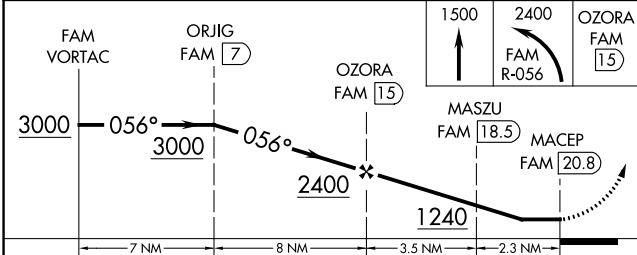

VORTAC FAM <b>115.7</b> Chan <b>104</b>	APP CRS <b>056°</b>	Rwy Idg TDZE Apt Elev <b>372</b>	<b>N/A</b> <b>N/A</b> <b>372</b>
---	------------------------	---	--

**VOR-A**  
PERRYVILLE RGNL (PCD)

<b>▽</b> <b>△</b>	DME required.	MISSED APPROACH: Climb to 1500 then climbing left turn to 2400 on FAM VORTAC R-056 to OZORA/FAM 15 DME and hold.
----------------------	---------------	--

AWOS-3PT <b>122.8</b>	KANSAS CITY CENTER <b>127.475 346.275</b>	UNICOM <b>122.8</b> (CTAF) <b>Ⓛ</b>
--------------------------	--	--

NC-3, 18 MAY 2023 to 15 JUN 2023

NC-3, 18 MAY 2023 to 15 JUN 2023