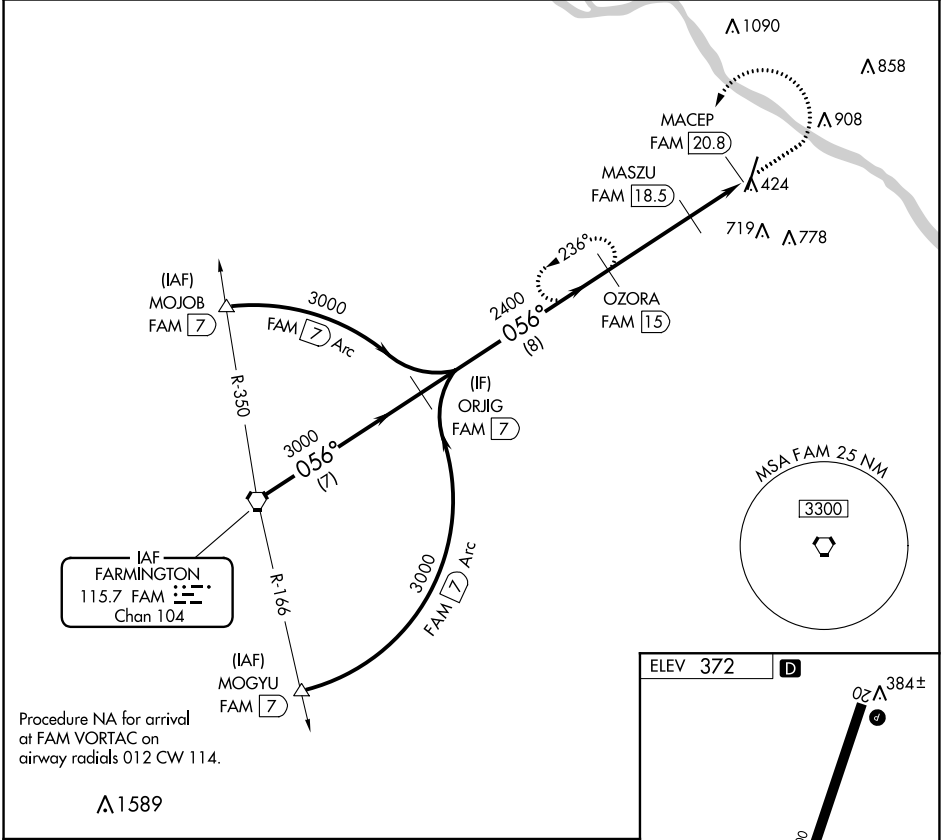

VORTAC FAM <b>115.7</b> Chan <b>104</b>	APP CRS <b>056°</b>	Rwy Idg TDZE Apt Elev <b>372</b>	<b>N/A</b> <b>N/A</b> <b>372</b>
---	------------------------	---	--

**VOR-A**  
PERRYVILLE RGNL (PCD)

<b>▽</b> <b>△</b>	DME required.	MISSED APPROACH: Climb to 1500 then climbing left turn to 2400 on FAM VORTAC R-056 to OZORA/FAM 15 DME and hold.
----------------------	---------------	--

AWOS-3PT <b>122.8</b>	KANSAS CITY CENTER <b>127.475 346.275</b>	UNICOM <b>122.8</b> (CTAF) <b>Ⓛ</b>
--------------------------	--	--

NC-3, 18 MAY 2023 to 15 JUN 2023

NC-3, 18 MAY 2023 to 15 JUN 2023