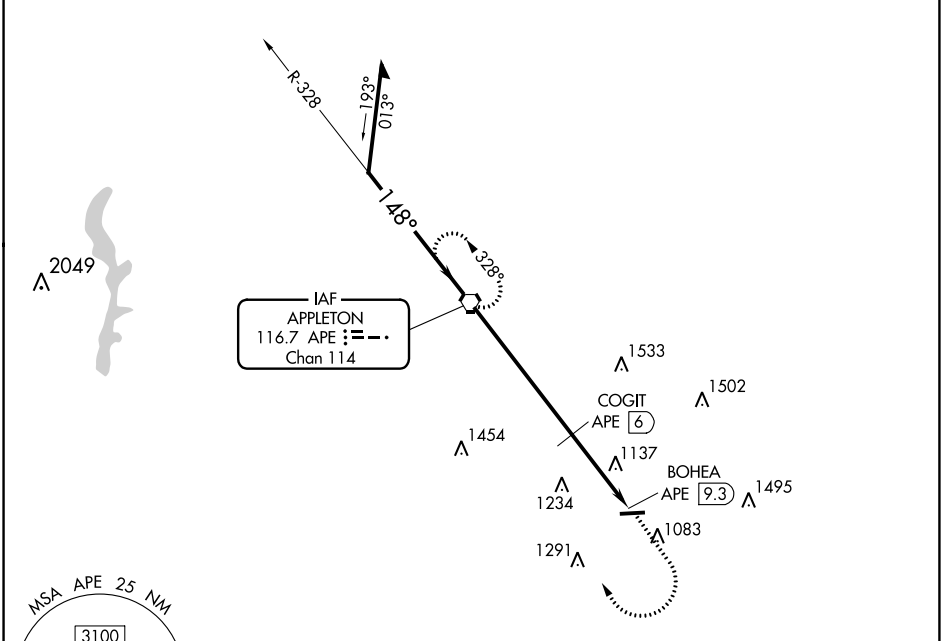

VORTAC APE 116.7 Chan 114	APP CRS 148°	Rwy Idg TDZE Apt Elev 884	N/A N/A 884
---	------------------------	---	--

VOR-A
NEWARK-HEATH (VTA)

⚠ Circling Rwy 9 NA at night. MISSED APPROACH: Climb to 3000 then right turn direct APE VORTAC and hold.

ASOS 121.125	COLUMBUS APP CON 125.95 317.775	CLNC DEL 125.175	UNICOM 122.7 (CTAF)	123.3 0
------------------------	---	----------------------------	-------------------------------	-----------------------

CATEGORY	A	B	C	D
C CIRCLING	1980-1¼ 1096 (1100-1¼)	1980-1½ 1096 (1100-1½)	1980-3	1096 (1100-3)
COGIT FIX MINIMUMS				
C CIRCLING	1620-1	736 (800-1)	1700-2½ 816 (900-2½)	1760-2¾ 876 (900-2¾)

MIRL Rwy 9-27 0 REIL Rwys 9 and 27	FAF to MAP 9.3 NM					
	Knots	60	90	120	150	180
	Min:Sec	9:18	6:12	4:39	3:43	3:06